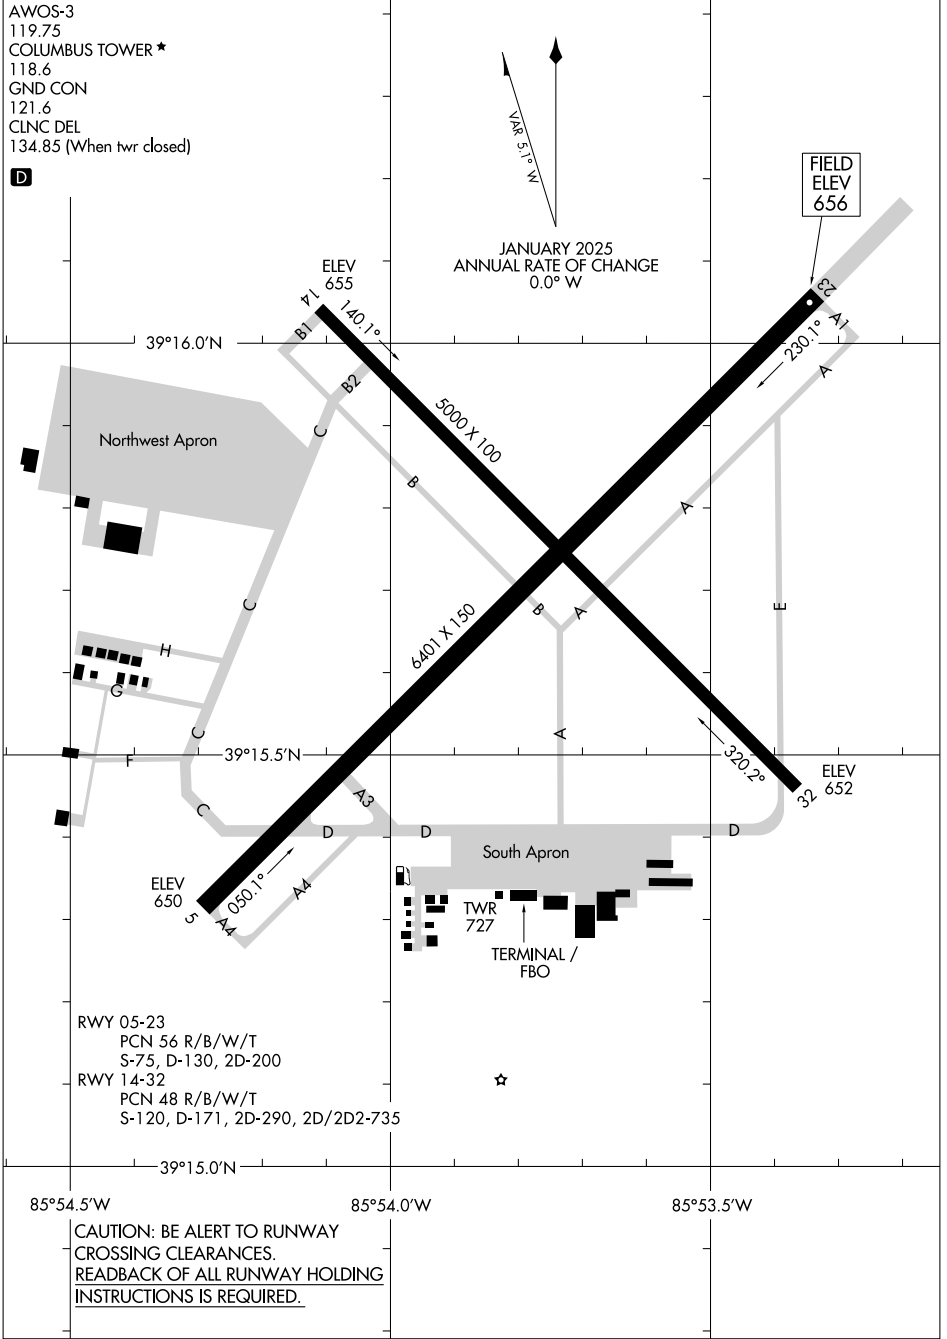

AIRPORT DIAGRAM

COLUMBUS MUNI (BAK)
COLUMBUS, INDIANA

AL-594 (FAA)

EC-2, 15 MAY 2025 to 12 JUN 2025

EC-2, 15 MAY 2025 to 12 JUN 2025

AIRPORT DIAGRAM

COLUMBUS, INDIANA
COLUMBUS MUNI (BAK)