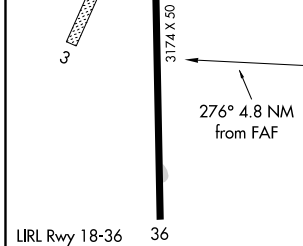

VORTAC MFD 108.8 Chan 25	APP CRS 276°	Rwy Idg TDZE Apt Elev N/A N/A 1120
--	------------------------	--

VOR-A
SHELBY COMMUNITY (12G)

<p>▼ ▲ NA</p> <p>Use Mansfield altimeter setting.</p>	<p>MISSED APPROACH: Climb to 3000 via heading 290° and MFD R-279 to ZISKI Int/MFD 10 DME and hold.</p>
<p>MANSFIELD APP CON ★ 124.2 390.8</p>	<p>UNICOM 122.8 (CTAF)</p>

FAF to MAP 4.8 NM						
Knots	60	90	120	150	180	
Min:Sec	4:48	3:12	2:24	1:55	1:36	
CATEGORY	A		B		C	D
CIRCLING	1640-1		520 (600-1)		1640-1½ 520 (600-1½)	NA