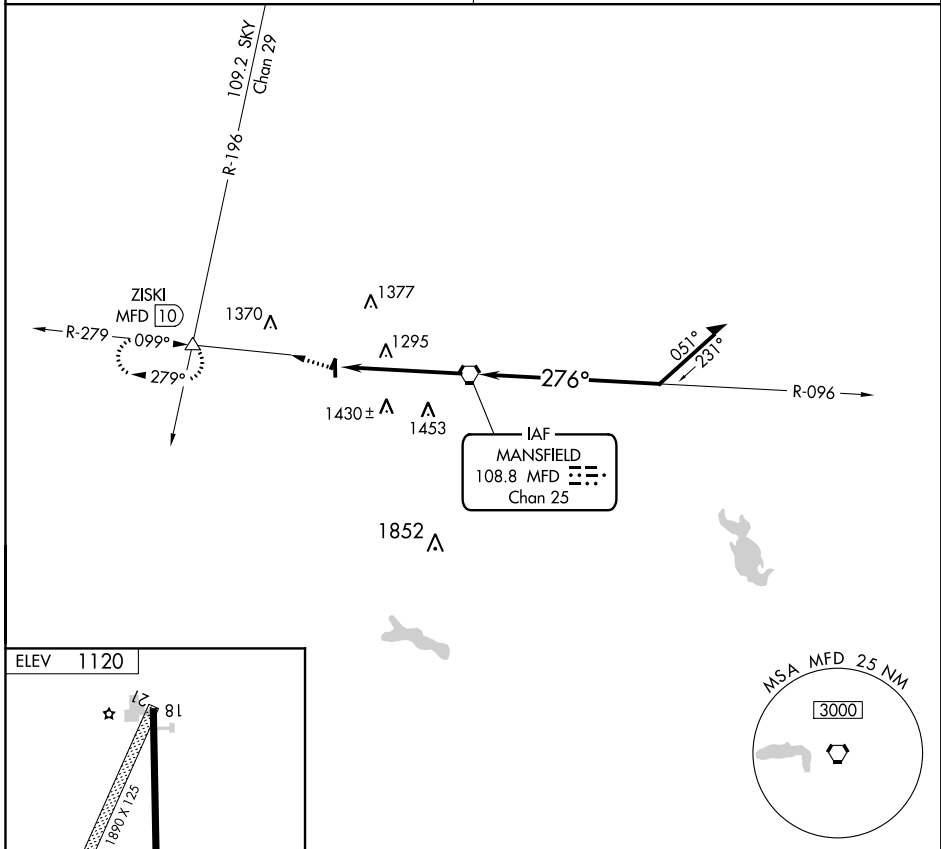

VORTAC MFD 108.8 Chan 25	APP CRS 276°	Rwy Idg TDZE Apt Elev N/A N/A 1120
--	------------------------	--

VOR-A
SHELBY COMMUNITY (12G)

<p>▼ ▲ NA</p> <p>Use Mansfield altimeter setting.</p>	<p>MISSED APPROACH: Climb to 3000 via heading 290° and MFD R-279 to ZISKI Int/MFD 10 DME and hold.</p>
<p>MANSFIELD APP CON ★ 124.2 390.8</p>	<p>UNICOM 122.8 (CTAF)</p>

FAF to MAP 4.8 NM						
Knots	60	90	120	150	180	
Min:Sec	4:48	3:12	2:24	1:55	1:36	
CATEGORY	A		B		C	D
CIRCLING	1640-1		520 (600-1)		1640-1½ 520 (600-1½)	NA