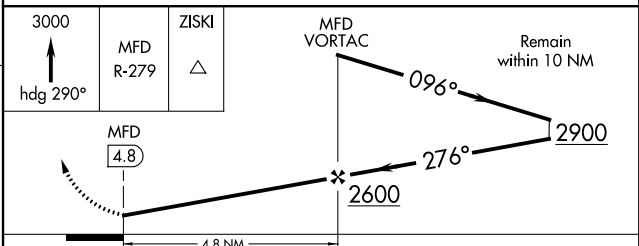

VORTAC MFD 108.8 Chan 25	APP CRS 276°	Rwy Idg TDZE Apt Elev N/A N/A 1120
--	------------------------	--

VOR-A
SHELBY COMMUNITY (12G)

<p>▼ ▲ NA</p> <p>Use Mansfield altimeter setting.</p>	<p>MISSED APPROACH: Climb to 3000 via heading 290° and MFD R-279 to ZISKI Int/MFD 10 DME and hold.</p>
<p>MANSFIELD APP CON ★ 124.2 390.8</p>	<p>UNICOM 122.8 (CTAF)</p>

FAF to MAP 4.8 NM						
Knots	60	90	120	150	180	
Min:Sec	4:48	3:12	2:24	1:55	1:36	
CATEGORY	A		B		C	D
CIRCLING	1640-1		520 (600-1)		1640-1½ 520 (600-1½)	NA