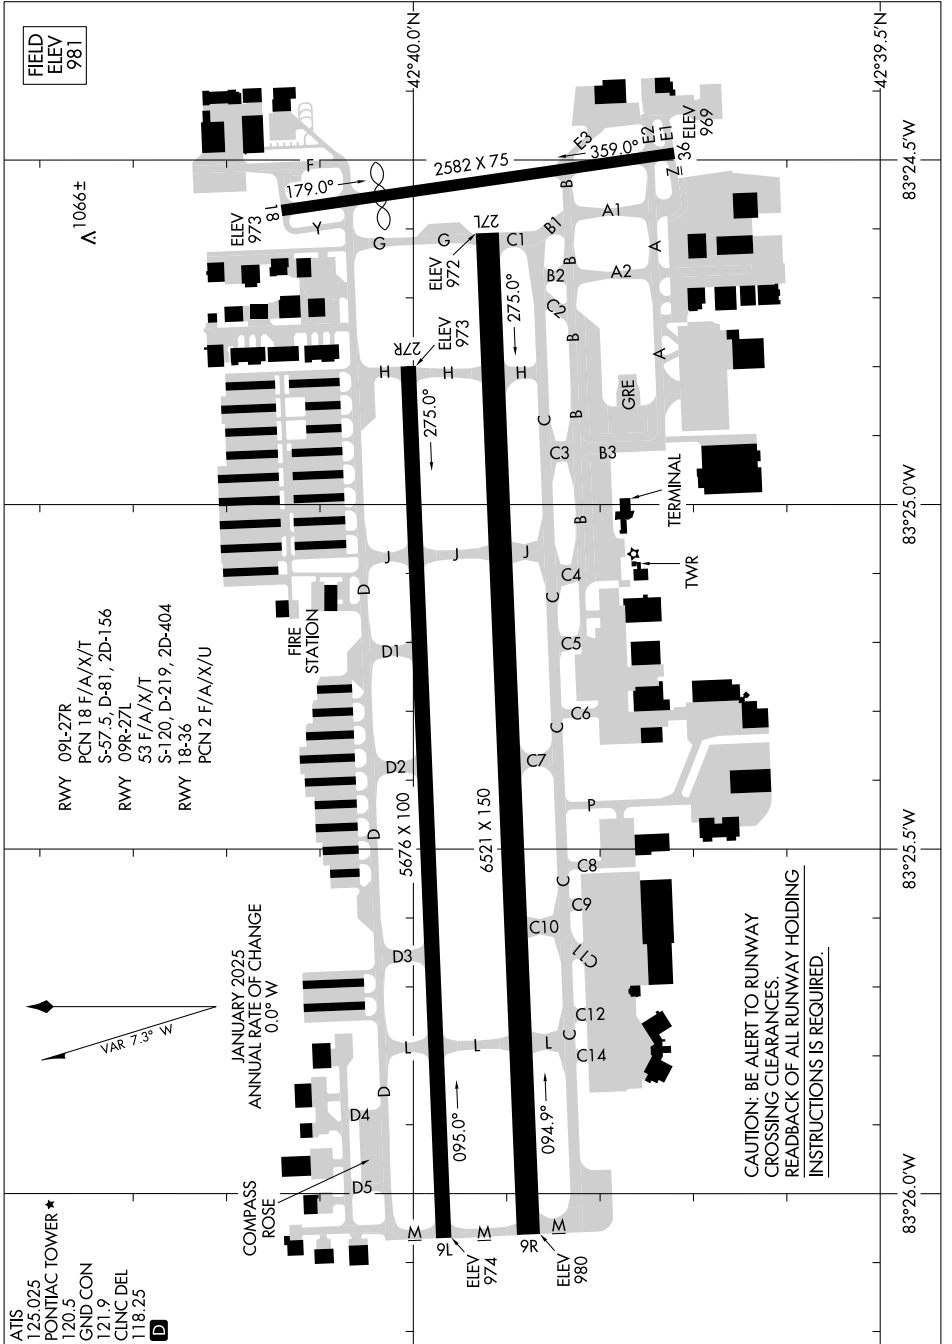

# AIRPORT DIAGRAM

AL-5052 (FAA)

EC-1, 15 MAY 2025 to 12 JUN 2025

EC-1, 15 MAY 2025 to 12 JUN 2025

# AIRPORT DIAGRAM