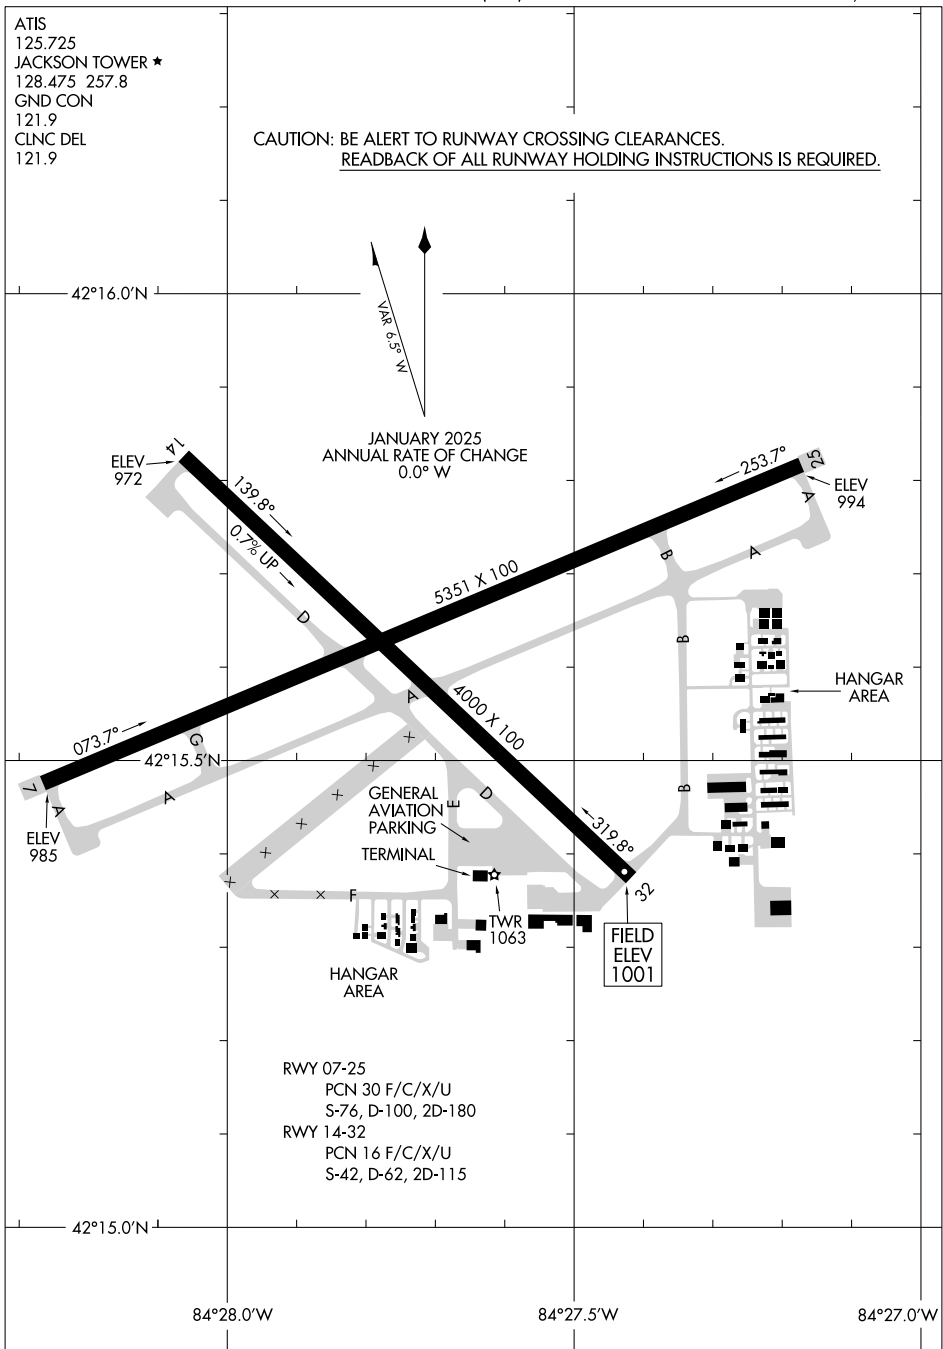

# AIRPORT DIAGRAM

JACKSON COUNTY/REYNOLDS FLD (JXXN)

AL-861 (FAA)

JACKSON, MICHIGAN

ATIS  
 125.725  
 JACKSON TOWER ★  
 128.475 257.8  
 GND CON  
 121.9  
 CLNC DEL  
 121.9

CAUTION: BE ALERT TO RUNWAY CROSSING CLEARANCES.  
READBACK OF ALL RUNWAY HOLDING INSTRUCTIONS IS REQUIRED.

EC-1, 15 MAY 2025 to 12 JUN 2025

EC-1, 15 MAY 2025 to 12 JUN 2025

# AIRPORT DIAGRAM

25107

JACKSON, MICHIGAN

JACKSON COUNTY/REYNOLDS FLD (JXXN)