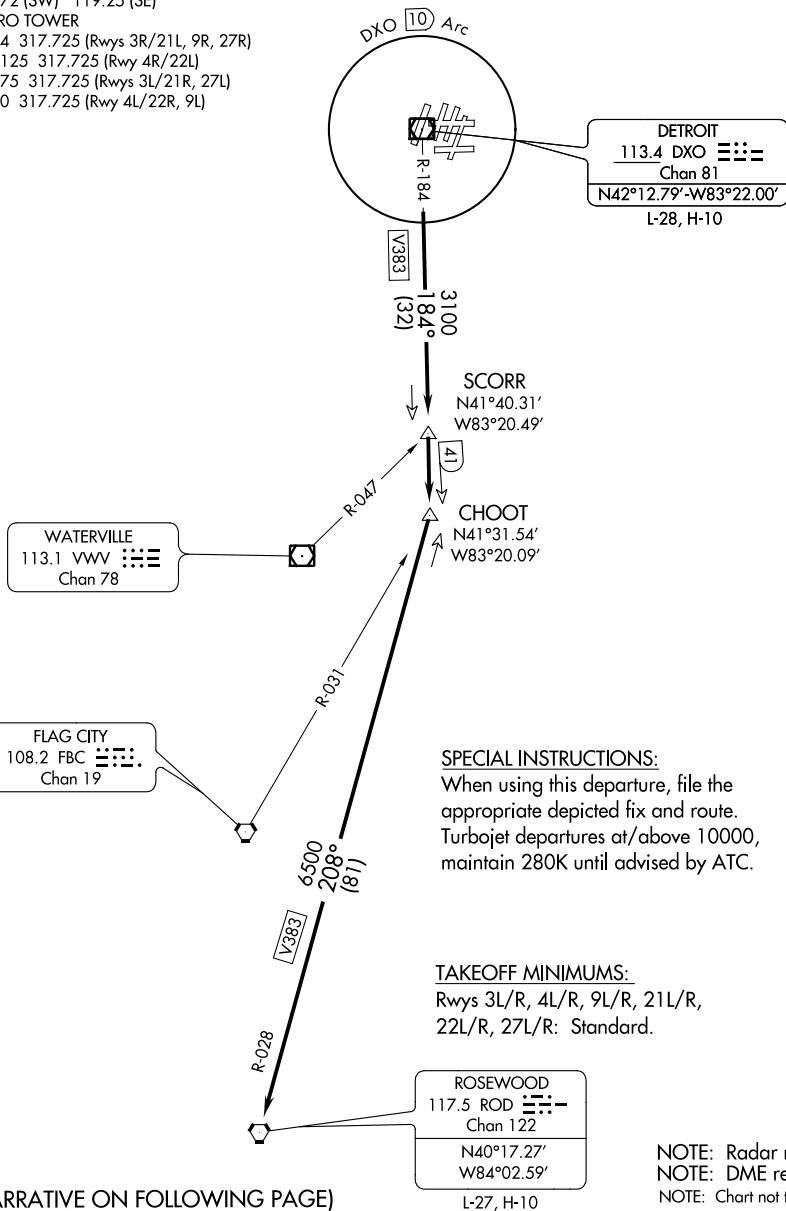

(ROD5.ROD) 17117

# ROSEWOOD FIVE DEPARTURE

DETROIT METROPOLITAN WAYNE COUNTY (DTW)

AL-119 (FAA)

DETROIT, MICHIGAN

D-ATIS 133.675  
 CLNC DEL 120.65  
 CPDLC  
 GND CON  
 121.8 (NW) 119.45 (NE)  
 132.72 (SW) 119.25 (SE)  
 METRO TOWER  
 118.4 317.725 (Rwys 3R/21L, 9R, 27R)  
 128.125 317.725 (Rwy 4R/22L)  
 128.75 317.725 (Rwys 3L/21R, 27L)  
 135.0 317.725 (Rwy 4L/22R, 9L)

**TOP ALTITUDE:  
 ASSIGNED BY ATC**

(NARRATIVE ON FOLLOWING PAGE)

EC-1, 26 APR 2018 to 24 MAY 2018

EC-1, 26 APR 2018 to 24 MAY 2018

# ROSEWOOD FIVE DEPARTURE

(ROD5.ROD) 05MAR15

DETROIT, MICHIGAN

DETROIT METROPOLITAN WAYNE COUNTY (DTW)