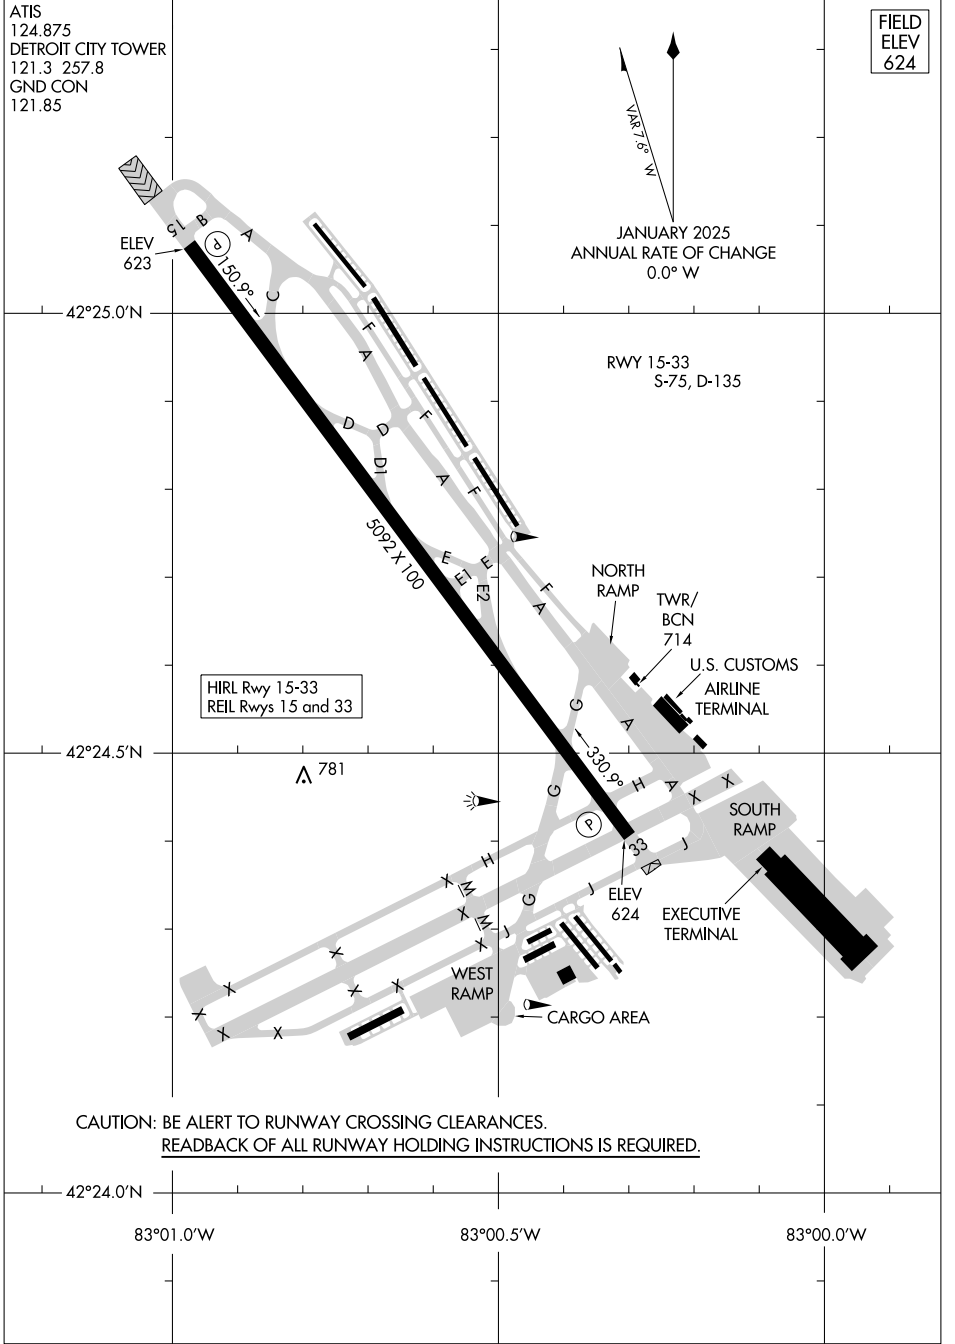

25107 **AIRPORT DIAGRAM** AL-118 (FAA) **COLEMAN A YOUNG MUNI (D'E'T)**  
 DETROIT, MICHIGAN

EC-1, 15 MAY 2025 to 12 JUN 2025

EC-1, 15 MAY 2025 to 12 JUN 2025