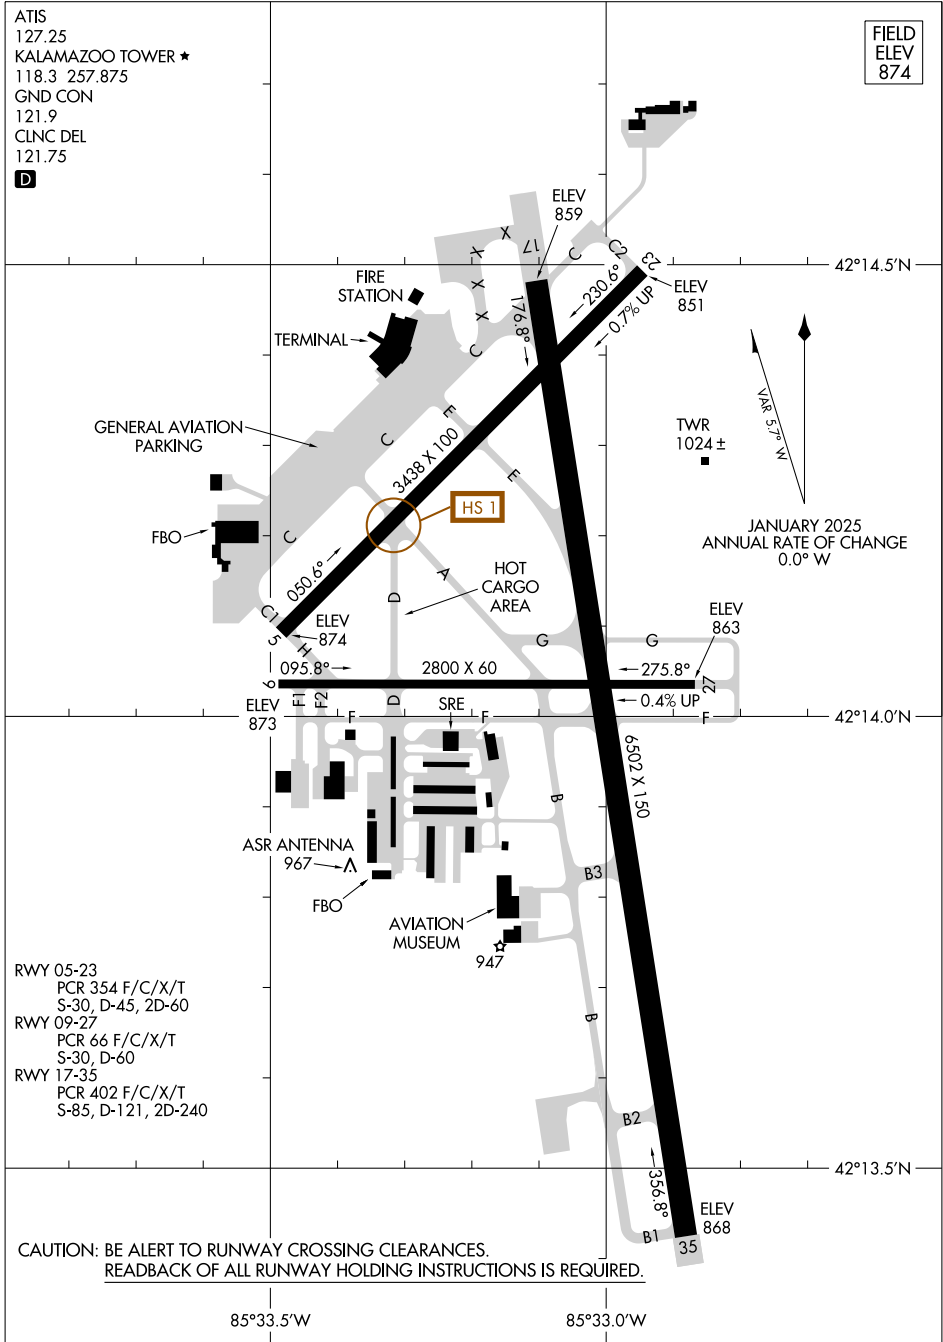

25107

AIRPORT DIAGRAM

KALAMAZOO/BATTLE CREEK INTL (AZO)

AL-717 (FAA)

KALAMAZOO, MICHIGAN

EC-1, 15 MAY 2025 to 12 JUN 2025

EC-1, 15 MAY 2025 to 12 JUN 2025

AIRPORT DIAGRAM