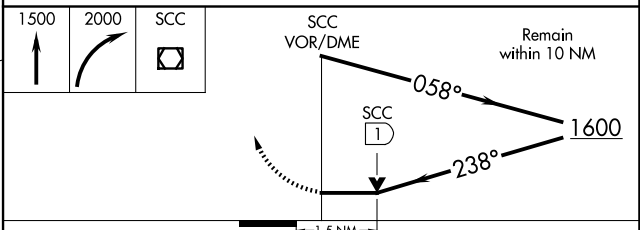

	MISSED APPROACH: Climb to 1500 then climbing right turn to 2000 direct SCC VOR/DME and hold, continue climb-in-hold to 2000.	
	AFIS ★ 118.4	ANCHORAGE CENTER 134.4 370.9

IAF
DEADHORSE
113.9 SCC
Chan 86

ELEV 67	D	TDZE 66
---------	----------	---------

CATEGORY	A	B	C	D
S-24	580/24	514 (600-½)	580/55	514 (600-1)
CIRCLING	580-1	513 (600-1)	580-1½ 513 (600-1½)	620-2 553 (600-2)

AK, 07 AUG 2025 to 02 OCT 2025