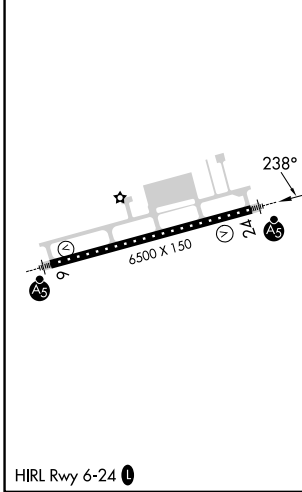

ELEV 67	D	TDZE 66