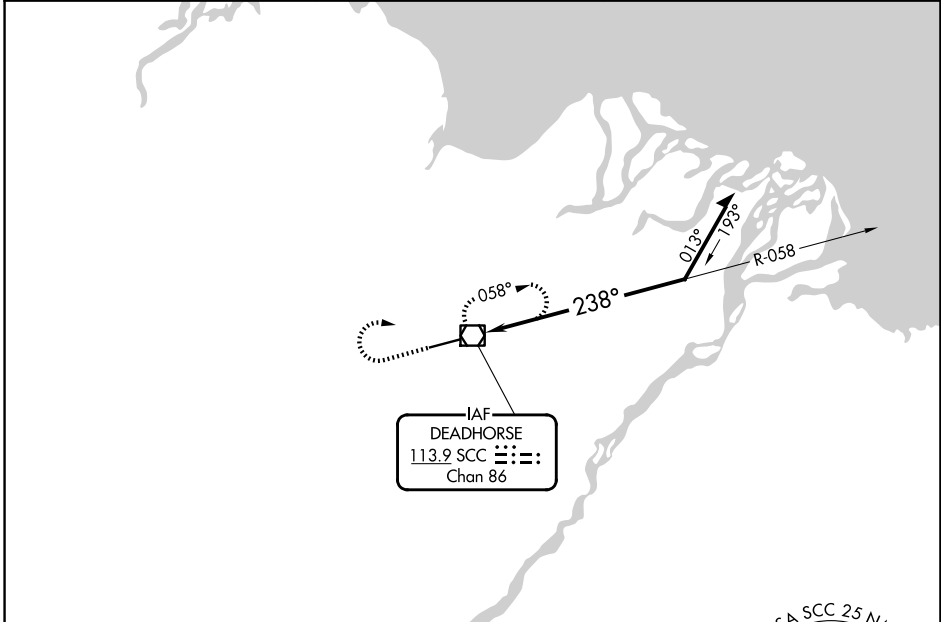

VOR/DME SCC 113.9 Chan 86	APP CRS 238°	Rwy Ldg TDZE Apt Elev	6500 66 67
---	------------------------	-----------------------------	---------------------------------------

VOR Y RWY 24

DEADHORSE (SCC) (PASC)

	MISSED APPROACH: Climb to 1500 then climbing right turn to 2000 direct SCC VOR/DME and hold, continue climb-in-hold to 2000.	
	AFIS ★ 118.4	ANCHORAGE CENTER 134.4 370.9

IAF
DEADHORSE
113.9 SCC
Chan 86

ELEV 67	D	TDZE 66
---------	----------	---------

CATEGORY	A	B	C	D
S-24	580/24	514 (600-½)	580/55	514 (600-1)
CIRCLING	580-1	513 (600-1)	580-1½ 513 (600-1½)	620-2 553 (600-2)

AK, 07 AUG 2025 to 02 OCT 2025

AK, 07 AUG 2025 to 02 OCT 2025