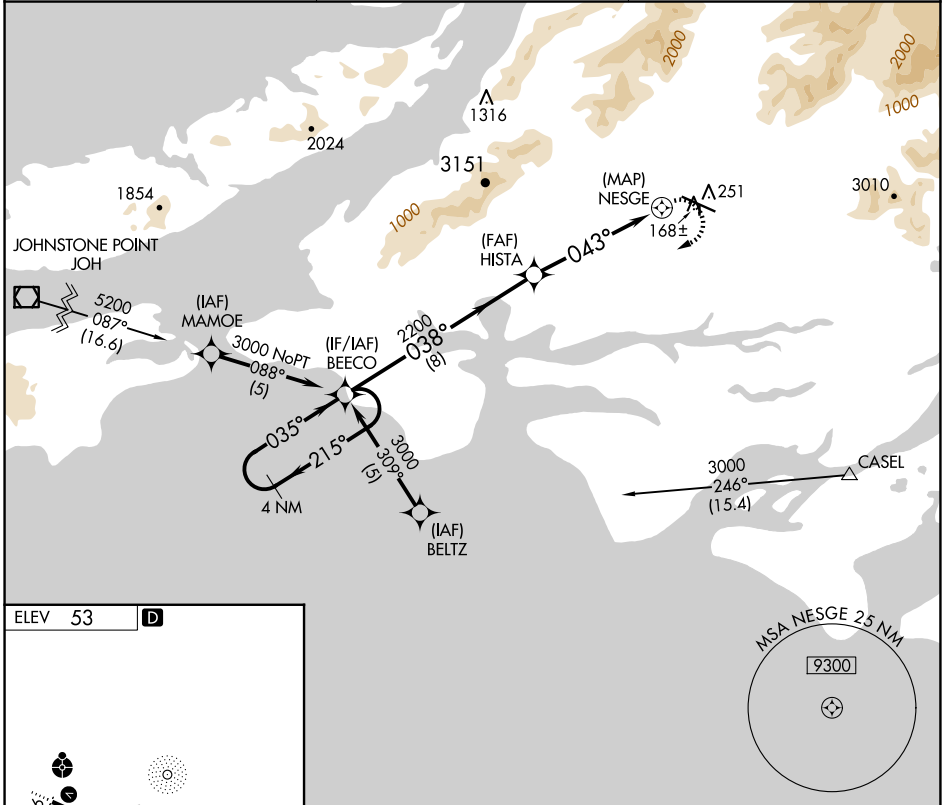

APP CRS	Rwy Idg	N/A
043°	TDZE	N/A
	Apt Elev	53

RNAV (GPS)-B

MERLE K (MUDHOLE) SMITH (CDV)(PACV)

RNP APCH-GPS.

⚠ Circling to Rwy 16/34 NA at night. When local altimeter setting not received, use Valdez altimeter setting and increase all MDAs 120 feet. Circling NA north of Rwy 9/27. Rwy 16/34 helicopter visibility reduction below 1 SM NA.

MISSED APPROACH: Climbing right turn to 3000 direct BEECO and hold.

ASOS	134.8
------	--------------

ANCHORAGE CENTER	119.3 133.6 269.4
------------------	--------------------------

JUNEAU RADIO	122.2 123.6 (CTAF) 1
--------------	-----------------------------

AK, 17 APR 2025 to 12 JUN 2025

AK, 17 APR 2025 to 12 JUN 2025

RNAV (GPS)-B