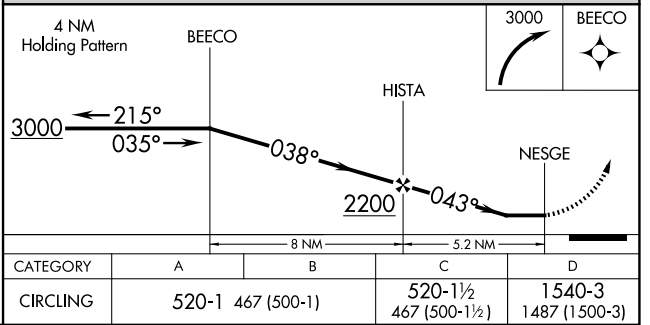

APP CRS	Rwy Idg	N/A
043°	TDZE	N/A
	Apt Elev	53

RNAV (GPS)-B

MERLE K (MUDHOLE) SMITH (CDV)(PACV)

RNP APCH-GPS.

⚠ Circling to Rwy 16/34 NA at night. When local altimeter setting not received, use Valdez altimeter setting and increase all MDAs 120 feet. Circling NA north of Rwy 9/27. Rwy 16/34 helicopter visibility reduction below 1 SM NA.

MISSED APPROACH: Climbing right turn to 3000 direct BEECO and hold.

ASOS	134.8
------	--------------

ANCHORAGE CENTER	119.3 133.6 269.4
------------------	--------------------------

JUNEAU RADIO	122.2 123.6 (CTAF) 1
--------------	-----------------------------