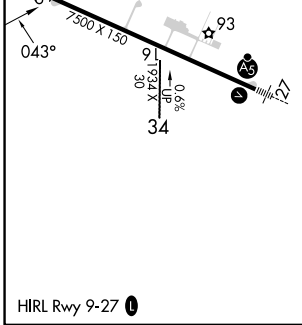

APP CRS	Rwy Idg	N/A
043°	TDZE	N/A
	Apt Elev	53

RNAV (GPS)-B

MERLE K (MUDHOLE) SMITH (CDV)(PACV)

RNP APCH-GPS.

⚠ Circling to Rwy 16/34 NA at night. When local altimeter setting not received, use Valdez altimeter setting and increase all MDAs 120 feet. Circling NA north of Rwy 9/27. Rwy 16/34 helicopter visibility reduction below 1 SM NA.

MISSED APPROACH: Climbing right turn to 3000 direct BEECO and hold.

ASOS	134.8
------	--------------

ANCHORAGE CENTER	119.3 133.6 269.4
------------------	--------------------------

JUNEAU RADIO	122.2 123.6 (CTAF) 1
--------------	-----------------------------