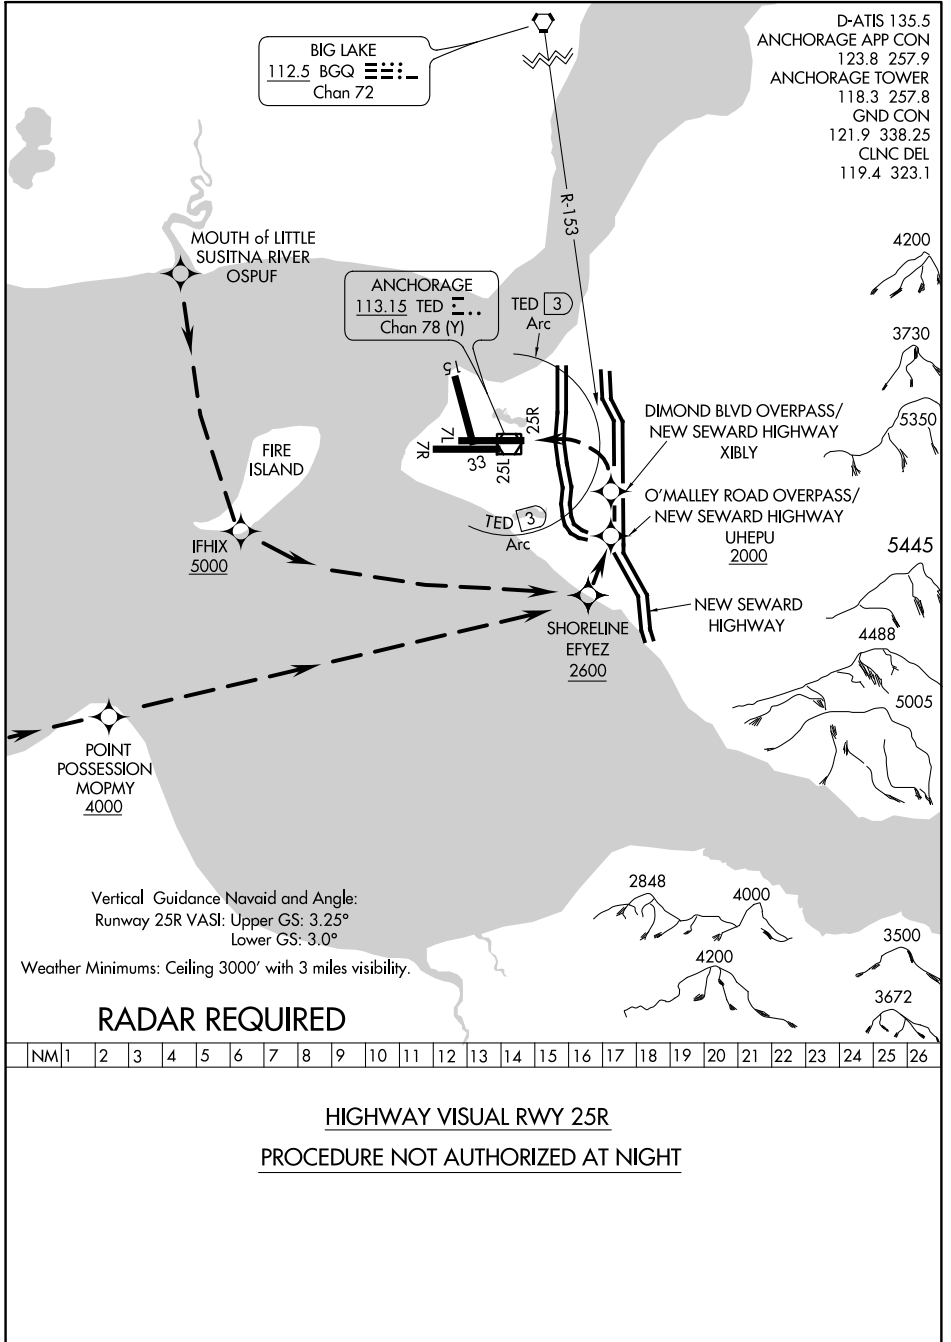

HIGHWAY VISUAL RWY 25R

AL-1500 (FAA)

ANCHORAGE, ALASKA

AK, 07 DEC 2017 to 01 FEB 2018

AK, 07 DEC 2017 to 01 FEB 2018

HIGHWAY VISUAL RWY 25R