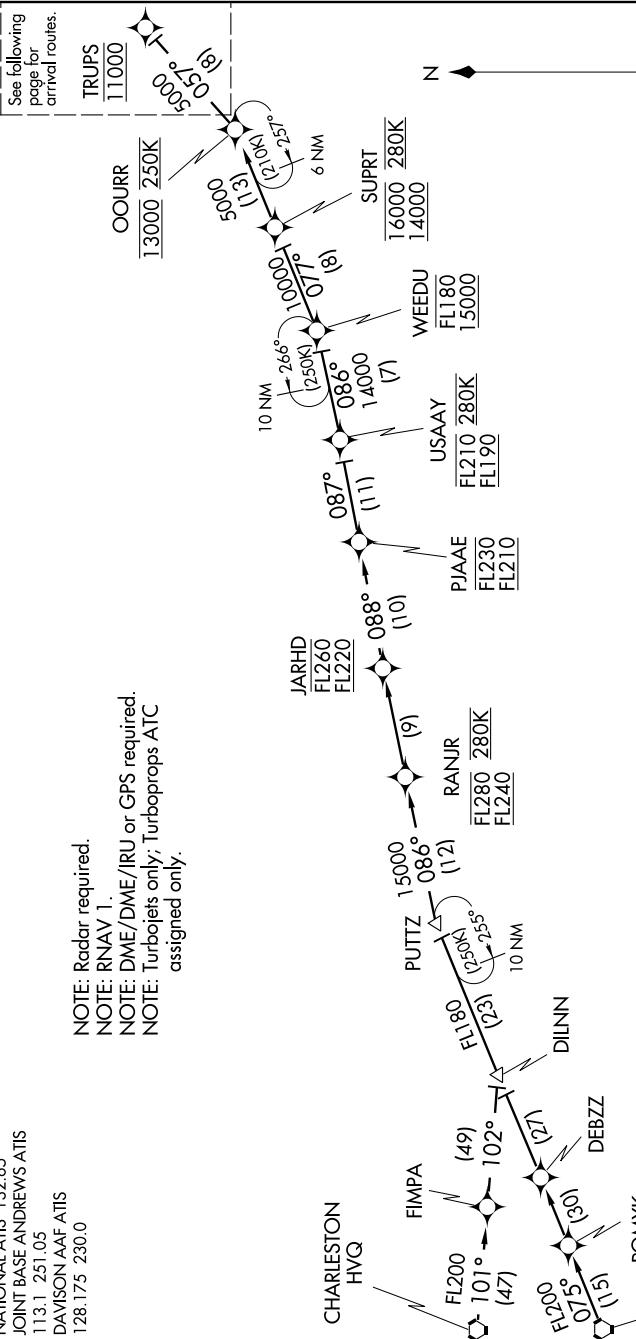

TRUPS ONE ARRIVAL (RNAV) Transition Routes

WASHINGTON, DC

NE-3, 23 AUG 2012 to 20 SEP 2012

POTOMAC APP CON
 118.67 323.175
 RONALD REAGAN WASHINGTON
 NATIONAL ATIS 132.65
 JOINT BASE ANDREWS ATIS
 113.1 251.05
 DAVISON AAF ATIS
 128.175 230.0

NOTE: Radar required.
 NOTE: RNAV 1.
 NOTE: DME/DME/IRU or GPS required.
 NOTE: Turbojets only; Turboprops ATC
 assigned only.

(Continued on next page)

NOTE: Chart not to scale.

BECKLEY TRANSITION (BKW.TRUPS1)
 CHARLESTON TRANSITION (HVQ.TRUPS1)

TRUPS ONE ARRIVAL (RNAV) Transition Routes

WASHINGTON, DC