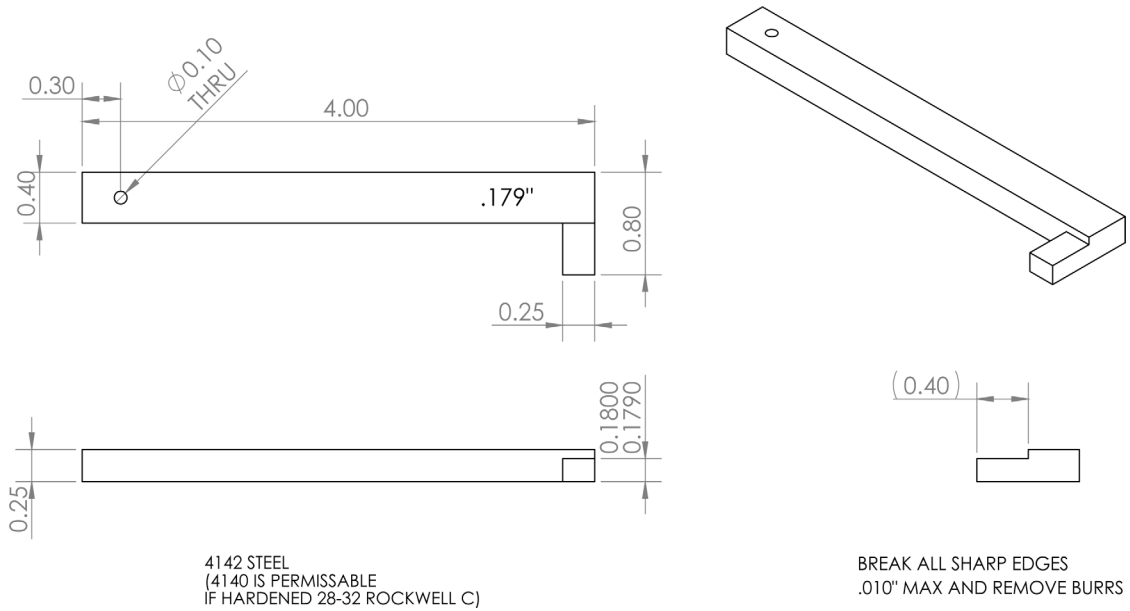

IV. TOOL DRAWINGS

Figure 4. 0.179 Inch Gage (470, IO520, L/T5IO-520, and 550 Series Engines Only)

Figure 5. 0.212 Inch Gage (IO/LTSIO/TSIO-360 and GTSIO-520 Series Engines Only)

V. WARRANTY

The actions required to comply with this Service Document are covered, up to the Eligible Allowance provided for reimbursement, as shown below. Standard warranty practices apply. Visit the Continental web site at www.continental.aero to obtain copies of Continental Warranty Policies.