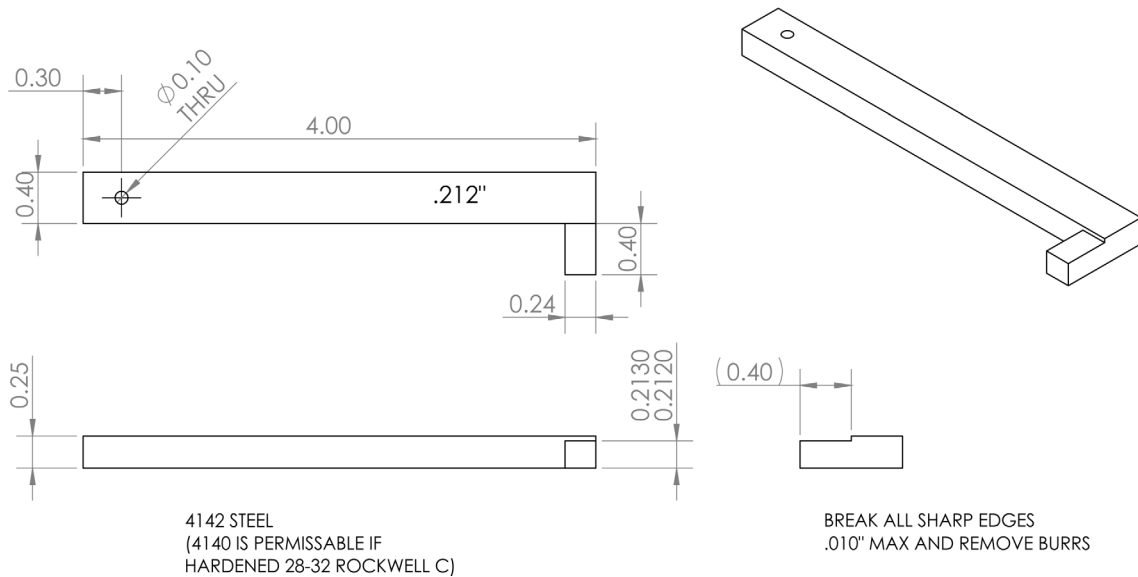

IV. TOOL DRAWINGS

Figure 4. 0.179 Inch Gage (470, IO520, L/T5IO-520, and 550 Series Engines Only)

Figure 5. 0.212 Inch Gage (IO/LTSIO/TSIO-360 and GTSIO-520 Series Engines Only)

V. WARRANTY

The actions required to comply with this Service Document are covered, up to the Eligible Allowance provided for reimbursement, as shown below. Standard warranty practices apply. Visit the Continental web site at www.continental.aero to obtain copies of Continental Warranty Policies.