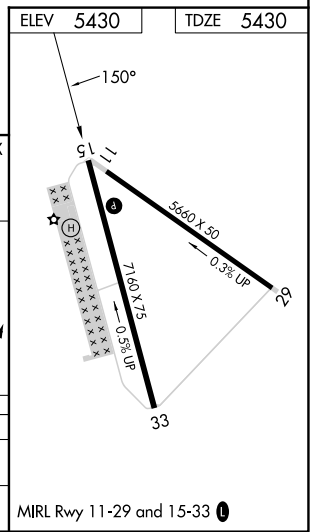

WAAS CH 42924 W15A	APP CRS 150°	Rwy Idg TDZE Apt Elev	7160 5430 5430
--	------------------------	-----------------------------	---

RNAV (GPS) RWY 15

TONOPAH (TPH)

RNP APCH - GPS.		MISSED APPROACH: Climb to 11000 direct AYUBE and on track 226° to ZOTUX and hold.
When local altimeter setting not received, procedure NA.		
ASOS 118.875	NELLIS APP CON 119.35 254.4	UNICOM 123.0 (CTAF) 0

CATEGORY	A	B	C	D
LP MDA	5760-1 330 (400-1)			NA
LNAV MDA	5820-1	390 (400-1)	5820-1 1/8 390 (400-1 1/2)	NA

SW-4, 15 MAY 2025 to 12 JUN 2025

SW-4, 15 MAY 2025 to 12 JUN 2025