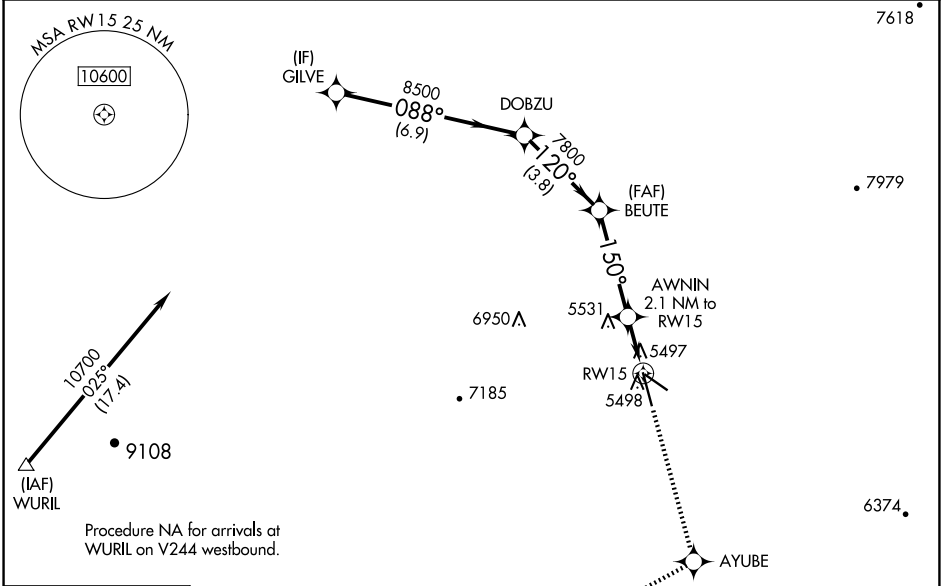

WAAS CH 42924 W15A	APP CRS 150°	Rwy Idg TDZE Apt Elev	7160 5430 5430
--	------------------------	-----------------------------	---

RNAV (GPS) RWY 15

TONOPAH (TPH)

RNP APCH - GPS.		MISSED APPROACH: Climb to 11000 direct AYUBE and on track 226° to ZOTUX and hold.
When local altimeter setting not received, procedure NA.		
ASOS 118.875	NELLIS APP CON 119.35 254.4	UNICOM 123.0 (CTAF) 0

CATEGORY	A	B	C	D
LP MDA	5760-1 330 (400-1)			NA
LNAV MDA	5820-1	390 (400-1)	5820-1 1/8 390 (400-1 1/2)	NA

SW-4, 15 MAY 2025 to 12 JUN 2025

SW-4, 15 MAY 2025 to 12 JUN 2025