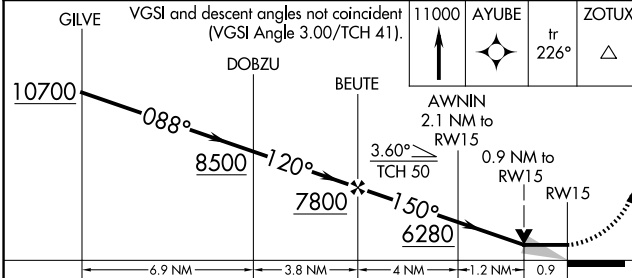

WAAS CH 42924 W15A	APP CRS 150°	Rwy Idg TDZE Apt Elev	7160 5430 5430
--	------------------------	-----------------------------	---

RNAV (GPS) RWY 15

TONOPAH (TPH)

RNP APCH - GPS.		MISSED APPROACH: Climb to 11000 direct AYUBE and on track 226° to ZOTUX and hold.
When local altimeter setting not received, procedure NA.		
ASOS 118.875	NELLIS APP CON 119.35 254.4	UNICOM 123.0 (CTAF) 0

CATEGORY	A	B	C	D
LP MDA	5760-1 330 (400-1)			NA
LNAV MDA	5820-1	390 (400-1)	5820-1 1/8 390 (400-1 1/2)	NA

SW-4, 15 MAY 2025 to 12 JUN 2025

SW-4, 15 MAY 2025 to 12 JUN 2025