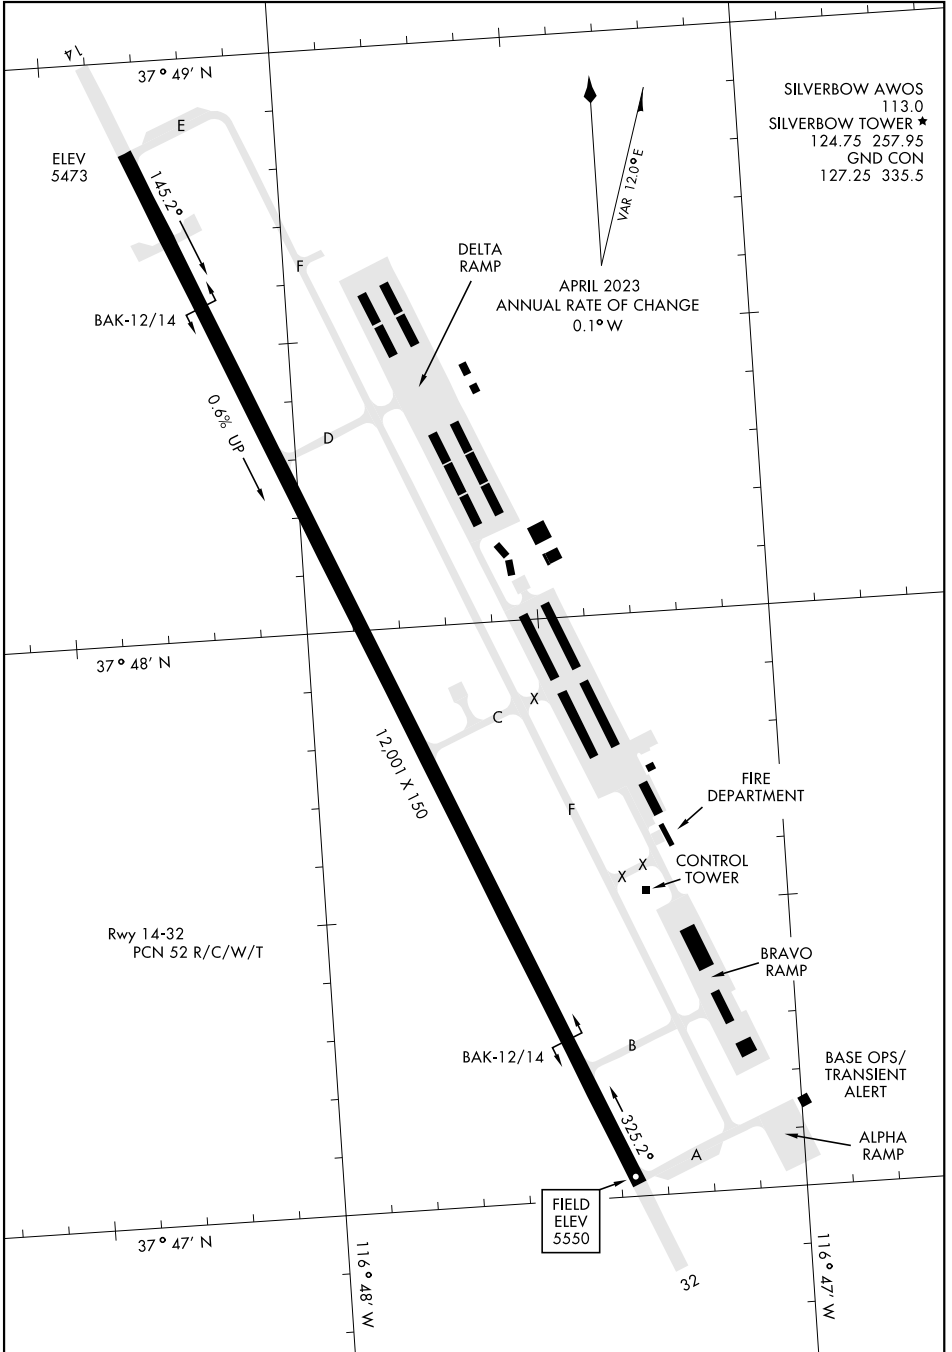

AIRPORT DIAGRAM

AL-3188 [USAF]

TONOPAH TEST RANGE (KTNX)

TONOPAH, NEVADA

SW-4, 15 MAY 2025 to 12 JUN 2025

SW-4, 15 MAY 2025 to 12 JUN 2025

AIRPORT DIAGRAM

TONOPAH, NEVADA
TONOPAH TEST RANGE (KTNX)