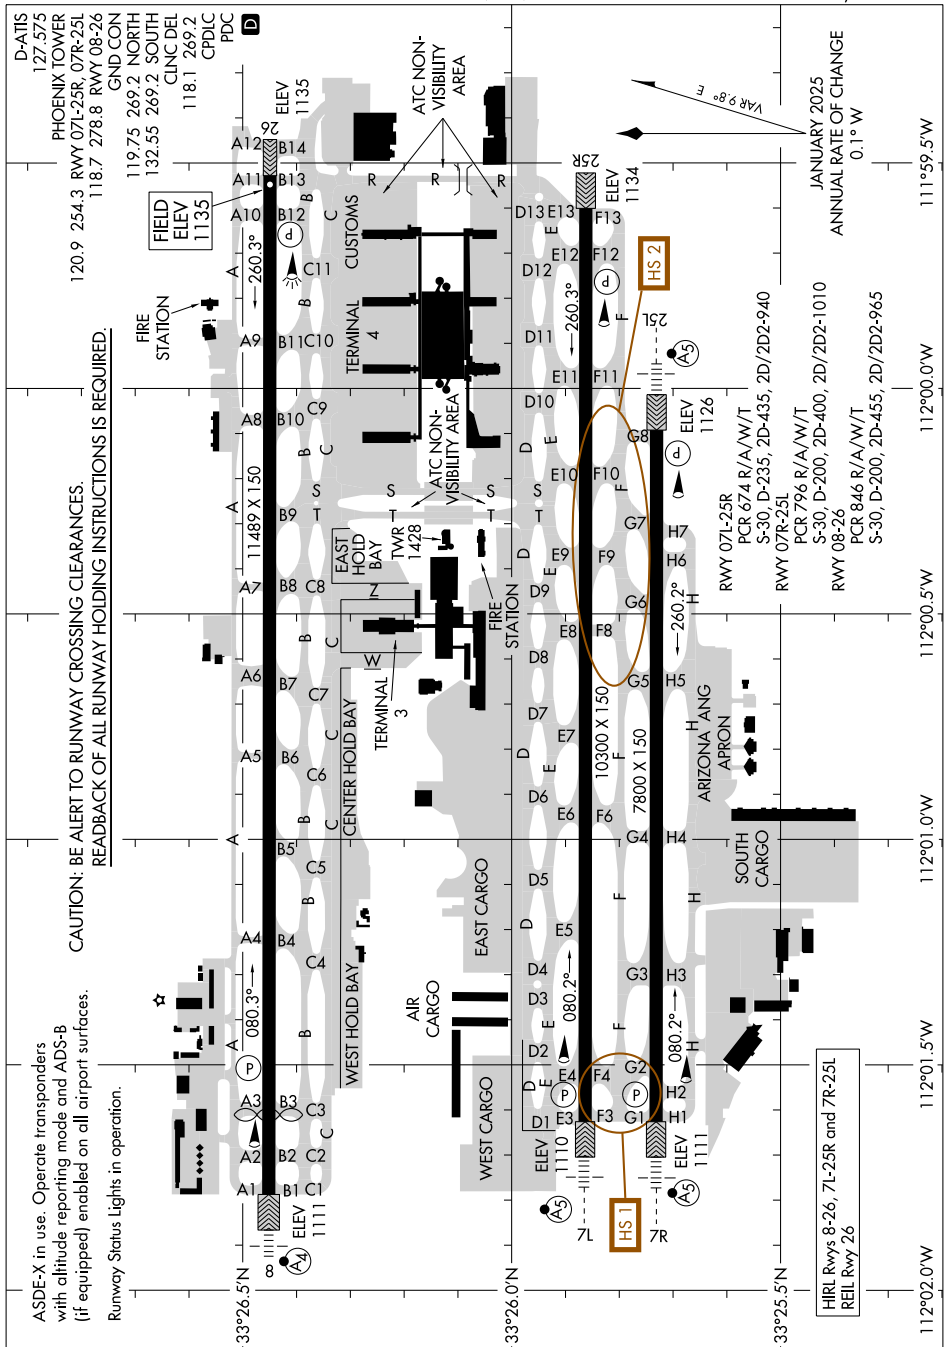

AIRPORT DIAGRAM

PHOENIX SKY HARBOR INTL (PHX)
PHOENIX, ARIZONA

AL-322 (FAA)

SW-4, 15 MAY 2025 to 12 JUN 2025

AIRPORT DIAGRAM

PHOENIX, ARIZONA
PHOENIX SKY HARBOR INTL (PHX)

SW-4, 15 MAY 2025 to 12 JUN 2025