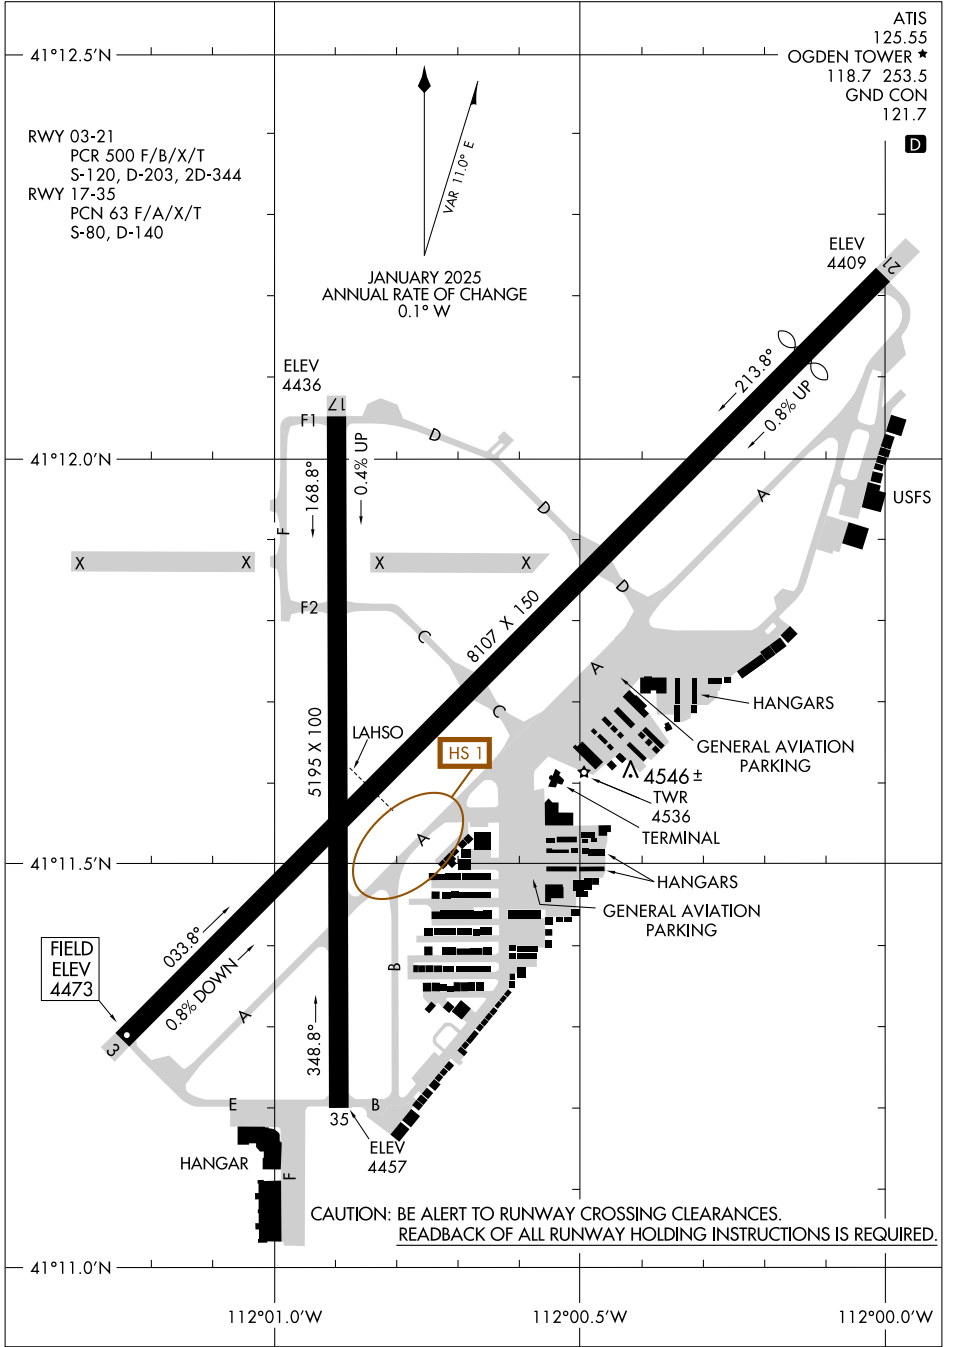

# AIRPORT DIAGRAM

AL-297 (FAA)

## OGDEN-HINCKLEY (OGD)

OGDEN, UTAH

SW-4, 15 MAY 2025 to 12 JUN 2025

SW-4, 15 MAY 2025 to 12 JUN 2025

# AIRPORT DIAGRAM

25107

OGDEN, UTAH