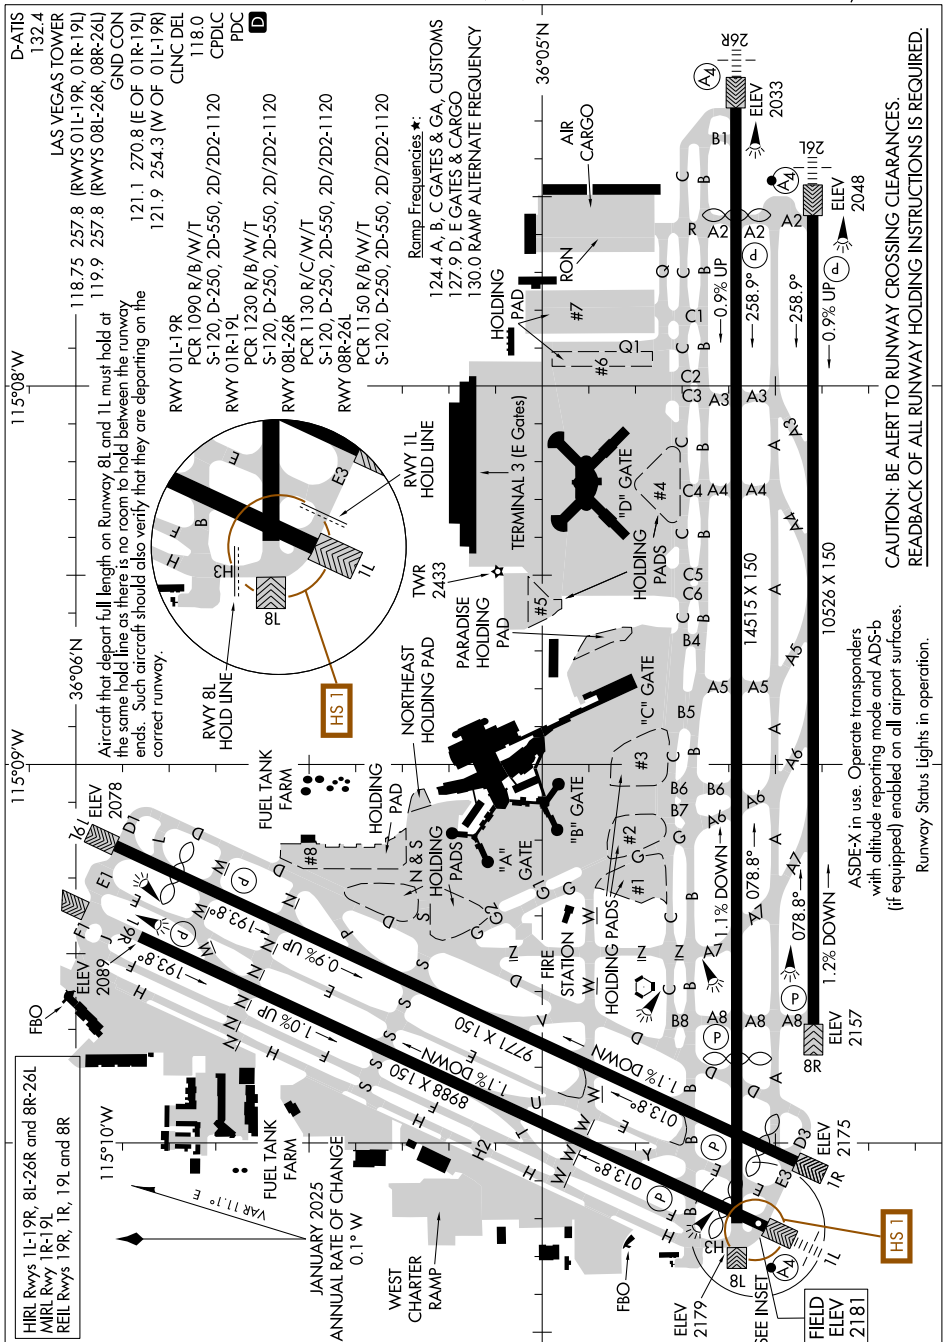

# AIRPORT DIAGRAM

AL-662 (FAA)

HARRY REID INTL (LAS)  
LAS VEGAS, NEVADA

SW-4, 15 MAY 2025 to 12 JUN 2025

# AIRPORT DIAGRAM

LAS VEGAS, NEVADA  
HARRY REID INTL (LAS)

SW-4, 15 MAY 2025 to 12 JUN 2025