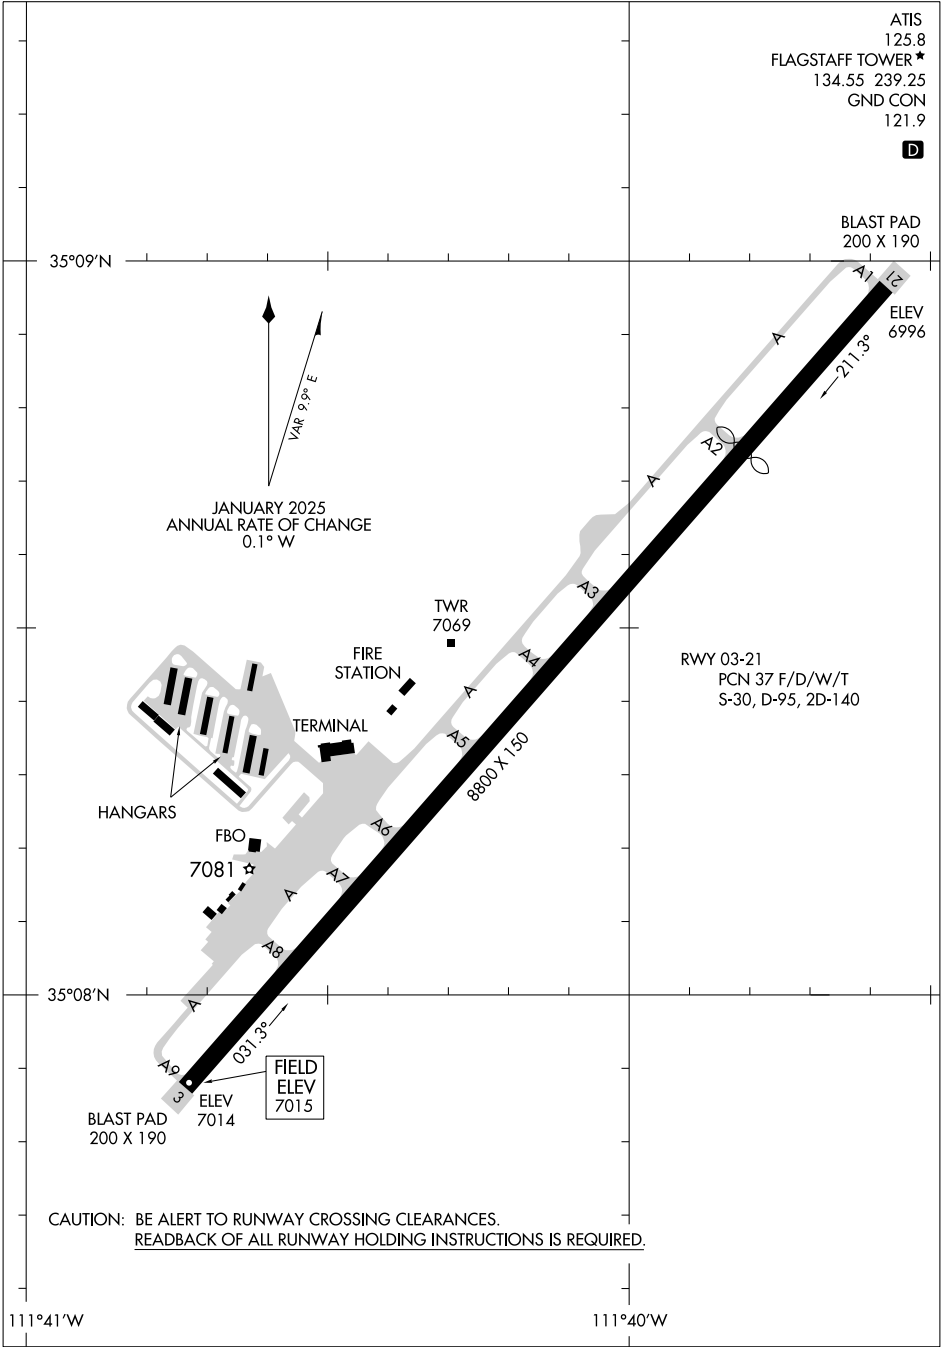

AIRPORT DIAGRAM

AL-5034 (FAA)

FLAGSTAFF PULLIAM (F'L G)
FLAGSTAFF, ARIZONA

SW-4, 15 MAY 2025 to 12 JUN 2025

SW-4, 15 MAY 2025 to 12 JUN 2025

AIRPORT DIAGRAM

FLAGSTAFF, ARIZONA
FLAGSTAFF PULLIAM (F'L G)