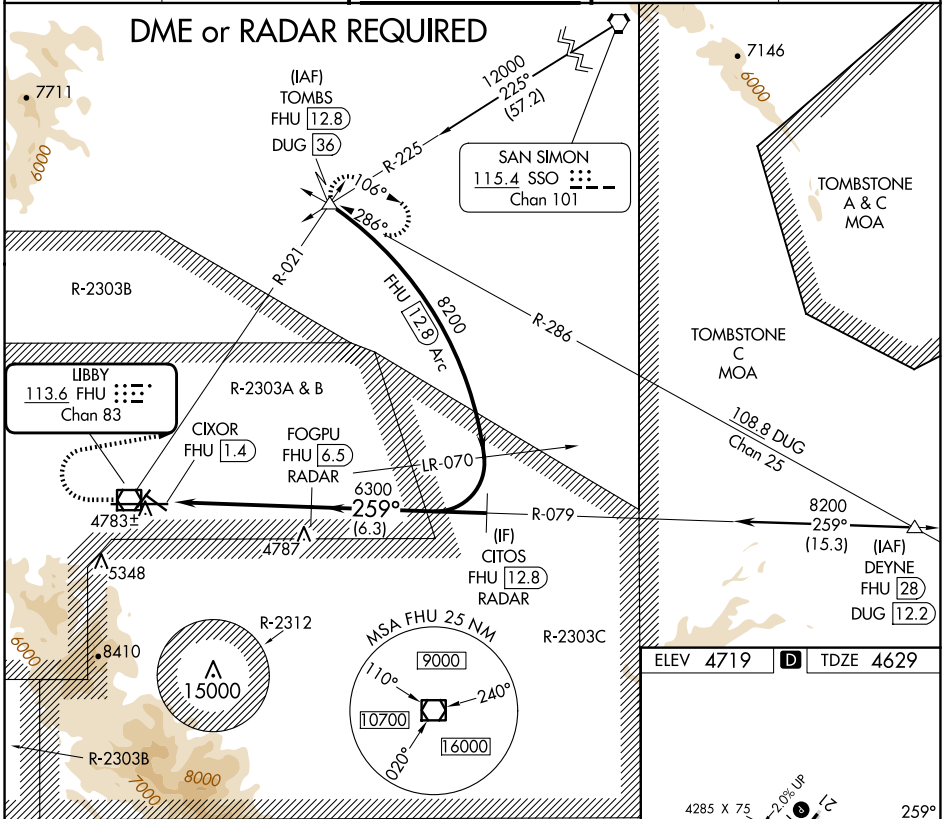

VOR/DME FHU 113.6 Chan 83	APP CRS 259°	Rwy Idg 12001 TDZE 4629 Apt Elev 4719
---	------------------------	--

VOR RWY 26

SIERRA VISTA MUNI-LIBBY AAF (FHU)

⚠ Circling NA south of Rws 8 and 30. DME or RADAR required.

MISSED APPROACH: Climb to 5300 then climbing right turn to 9500 on heading 067° and FHU R-021 to TOMBS INT/ DUG 36 DME and hold, continue climb-in-hold to 9500.

ATIS 134.75 263.025	LIBBY AAF GCA* 127.05 254.25	LIBBY TOWER* 124.95 (CTAF) 284.75	GND CON 121.7 268.7	UNICOM 122.95
-------------------------------	--	---	-------------------------------	-------------------------

CATEGORY	A	B	C	D
S-26	5140-1	511 (500-1)	5140-1½	511 (500-1½)
CIRCLING	5160-1 441 (500-1)	5180-1 461 (500-1)	5180-1⅝ 461 (500-1⅝)	5280-2 561 (600-2)

HIRL Rwy 8-26
MIRL Rws 3-21 and 12-30

FAF to MAP 5.1 NM

Knots	60	90	120	150	180
Min:Sec	5:06	3:24	2:33	2:02	1:42

SW-4, 15 MAY 2025 to 12 JUN 2025

SW-4, 15 MAY 2025 to 12 JUN 2025