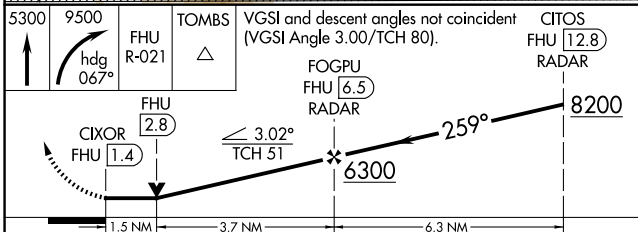

VOR/DME FHU 113.6 Chan 83	APP CRS 259°	Rwy Idg 12001 TDZE 4629 Apt Elev 4719
---	------------------------	--

VOR RWY 26

SIERRA VISTA MUNI-LIBBY AAF (FHU)

⚠ Circling NA south of Rws 8 and 30. DME or RADAR required.

MISSED APPROACH: Climb to 5300 then climbing right turn to 9500 on heading 067° and FHU R-021 to TOMBS INT/ DUG 36 DME and hold, continue climb-in-hold to 9500.

ATIS 134.75 263.025	LIBBY AAF GCA* 127.05 254.25	LIBBY TOWER* 124.95 (CTAF) 284.75	GND CON 121.7 268.7	UNICOM 122.95
-------------------------------	--	---	-------------------------------	-------------------------

Knots	60	90	120	150	180
Min:Sec	5:06	3:24	2:33	2:02	1:42

SW-4, 15 MAY 2025 to 12 JUN 2025

SW-4, 15 MAY 2025 to 12 JUN 2025