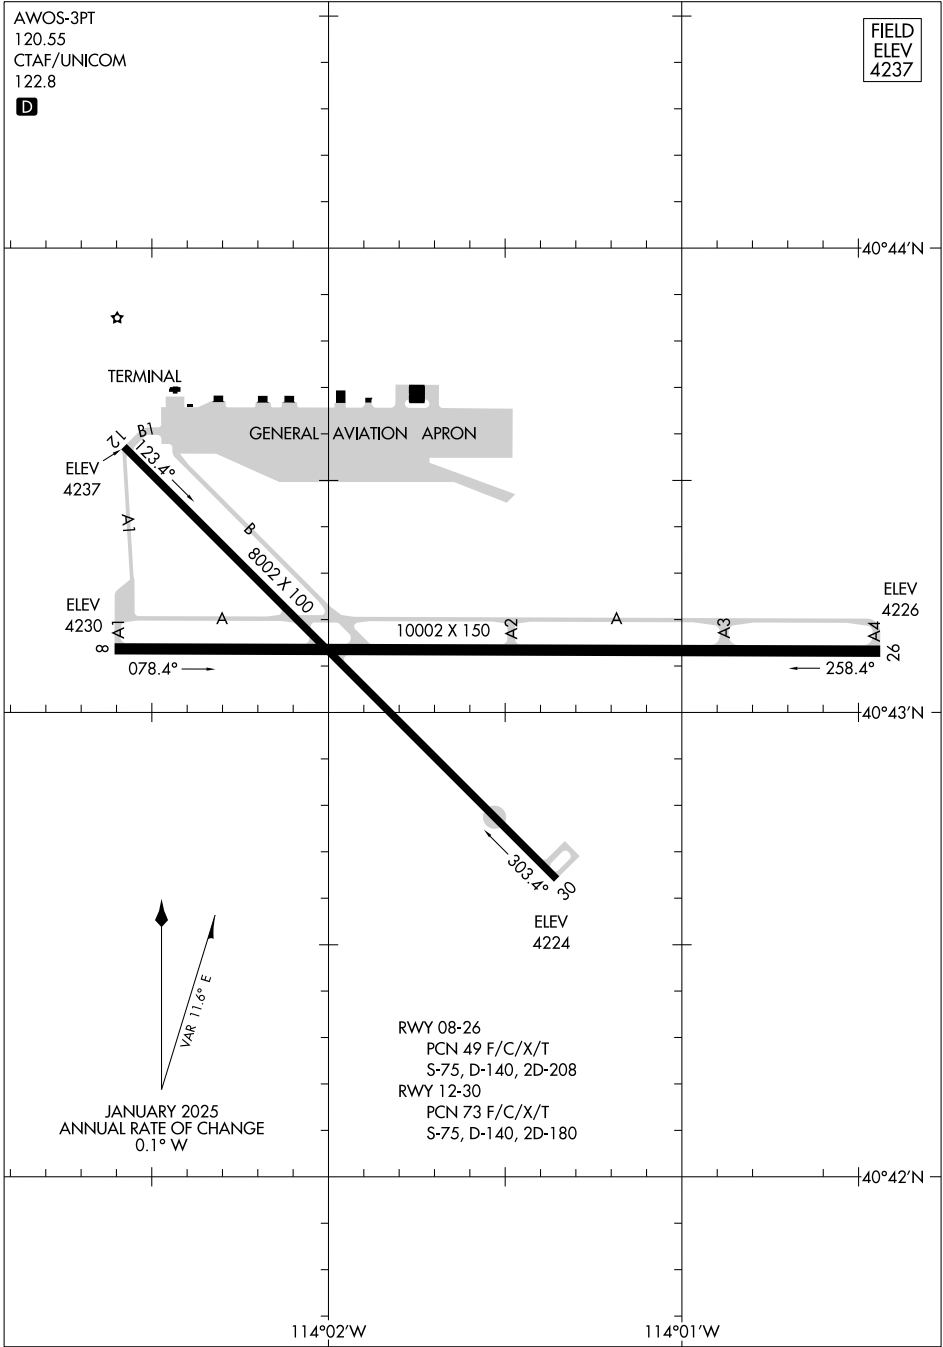

# AIRPORT DIAGRAM

AL-445 (FAA)

WENDOVER (ENV)  
WENDOVER, UTAH

AWOS-3PT  
120.55  
CTAF/UNICOM  
122.8

FIELD  
ELEV  
4237

SW-4, 15 MAY 2025 to 12 JUN 2025

SW-4, 15 MAY 2025 to 12 JUN 2025

RWY 08-26  
PCN 49 F/C/X/T  
S-75, D-140, 2D-208  
RWY 12-30  
PCN 73 F/C/X/T  
S-75, D-140, 2D-180