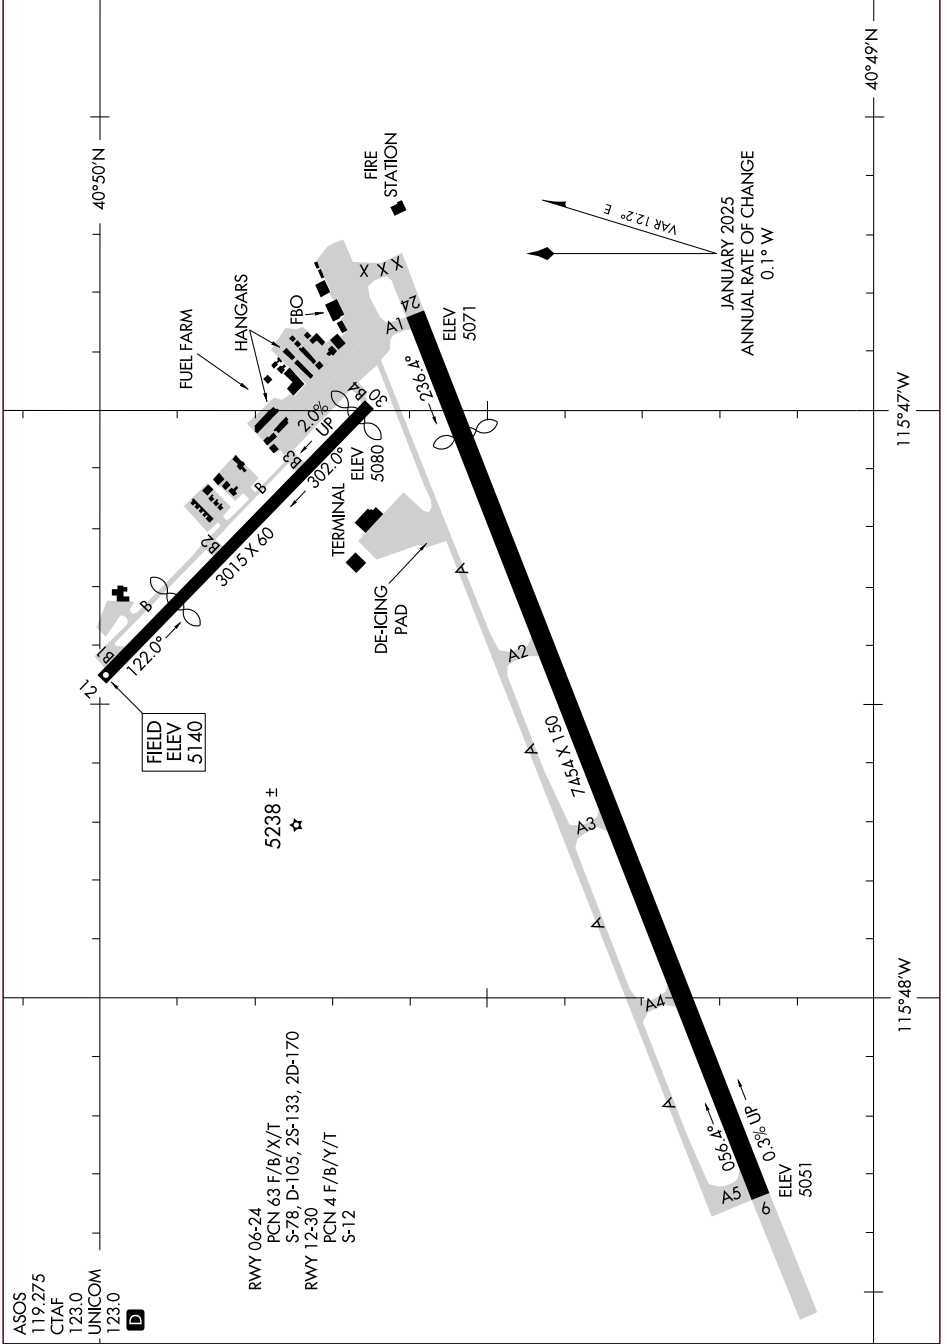

AIRPORT DIAGRAM

AL-129 (FAA)

ELKO RGNL (EKO)
ELKO, NEVADA

SW-4, 15 MAY 2025 to 12 JUN 2025

SW-4, 15 MAY 2025 to 12 JUN 2025

AIRPORT DIAGRAM

ELKO, NEVADA
ELKO RGNL (EKO)