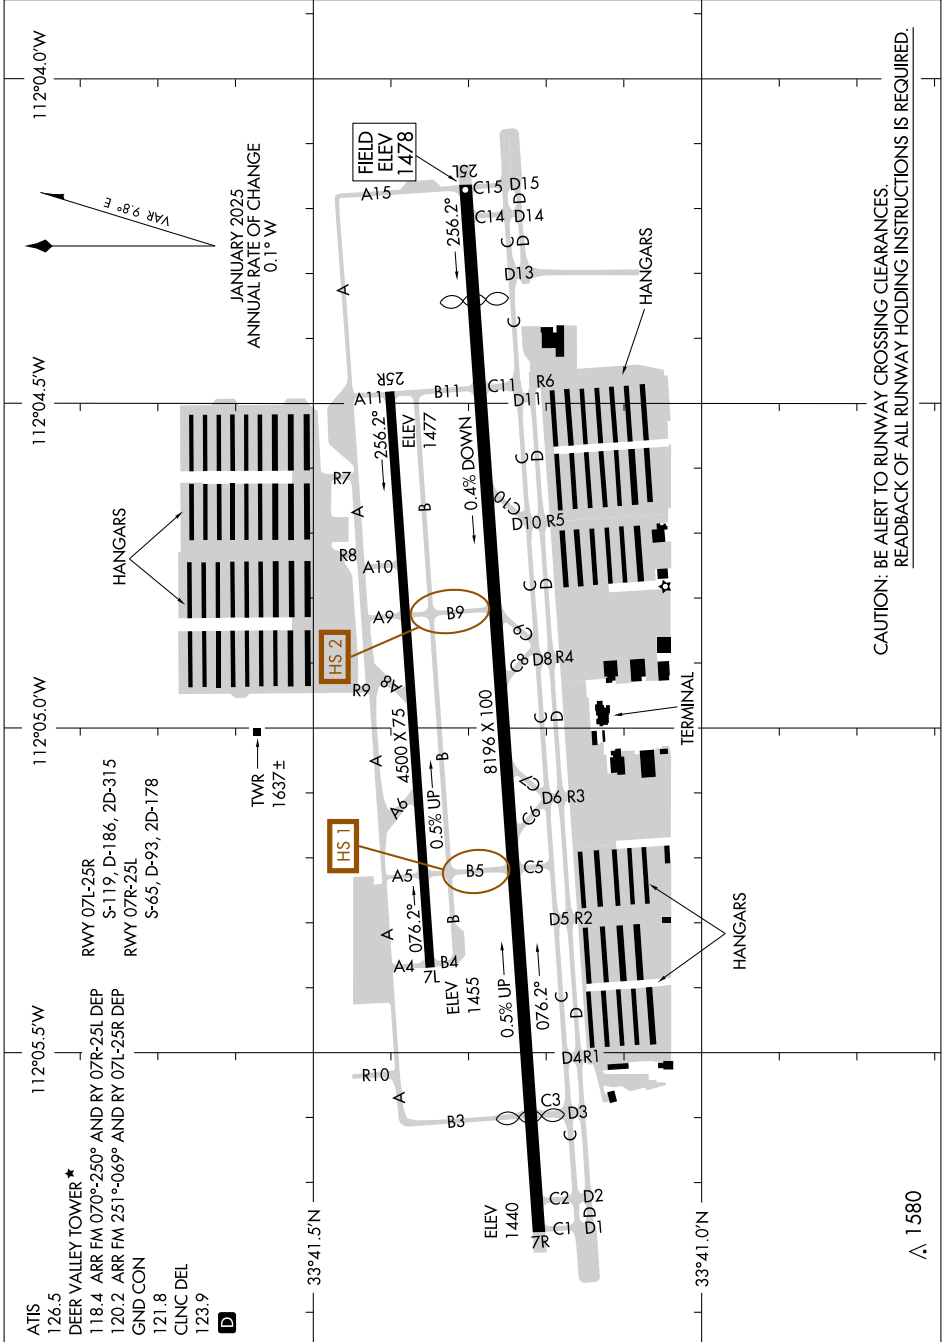

AIRPORT DIAGRAM

AL-6646 (FAA)

PHOENIX DEER VALLEY (DVT)
PHOENIX, ARIZONA

SW-4, 15 MAY 2025 to 12 JUN 2025

CAUTION: BE ALERT TO RUNWAY CROSSING CLEARANCES.
READBACK OF ALL RUNWAY HOLDING INSTRUCTIONS IS REQUIRED.

SW-4, 15 MAY 2025 to 12 JUN 2025

AIRPORT DIAGRAM

PHOENIX, ARIZONA
PHOENIX DEER VALLEY (DVT)

1580