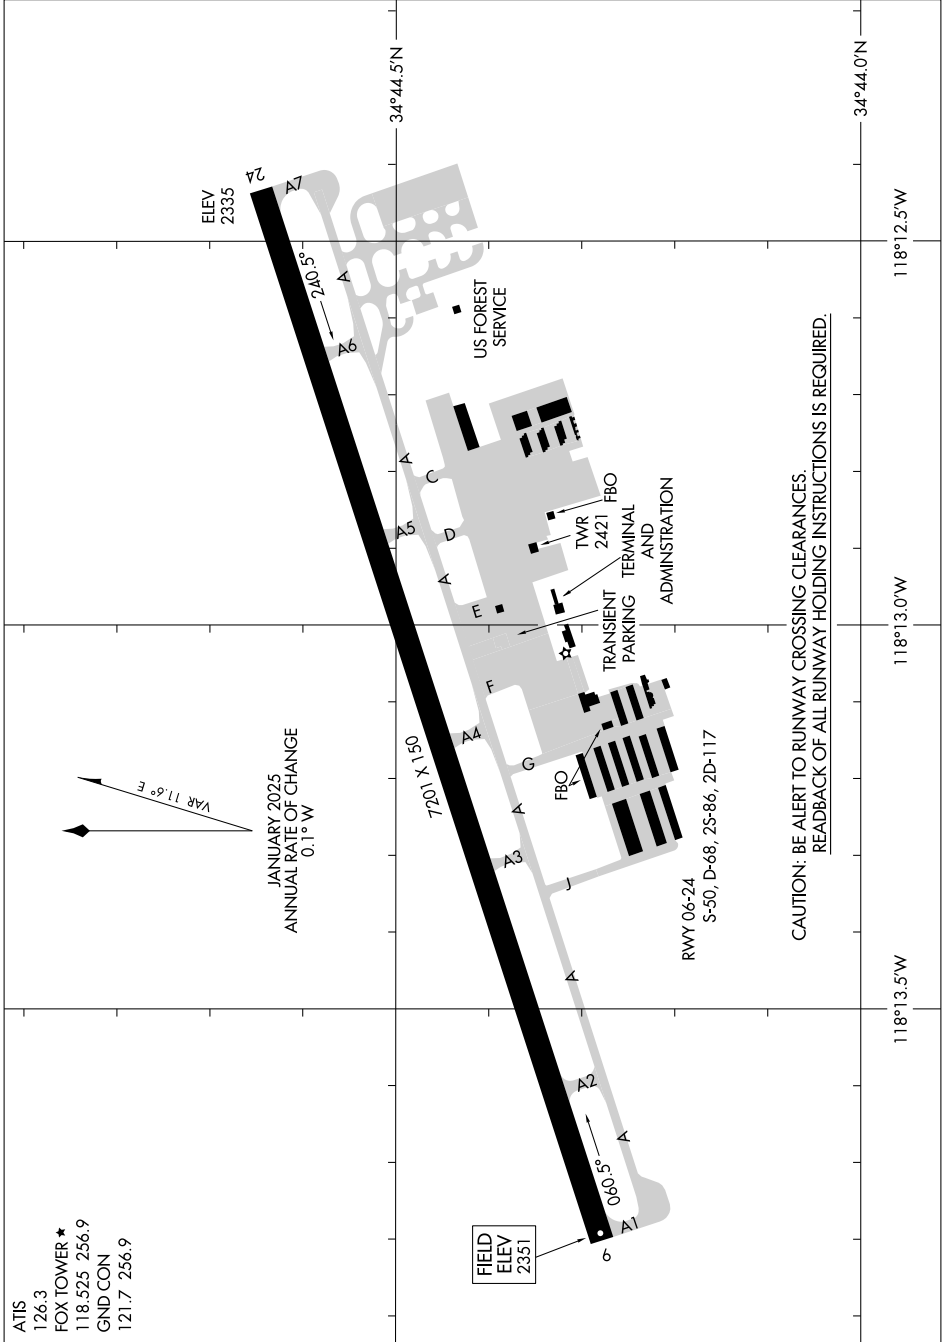

# AIRPORT DIAGRAM

GENERAL WM J FOX AIRFIELD (WJF)  
LANCASTER, CALIFORNIA

AL-5065 (FAA)

SW-3, 15 MAY 2025 to 12 JUN 2025

SW-3, 15 MAY 2025 to 12 JUN 2025

# AIRPORT DIAGRAM

LANCASTER, CALIFORNIA  
GENERAL WM J FOX AIRFIELD (WJF)