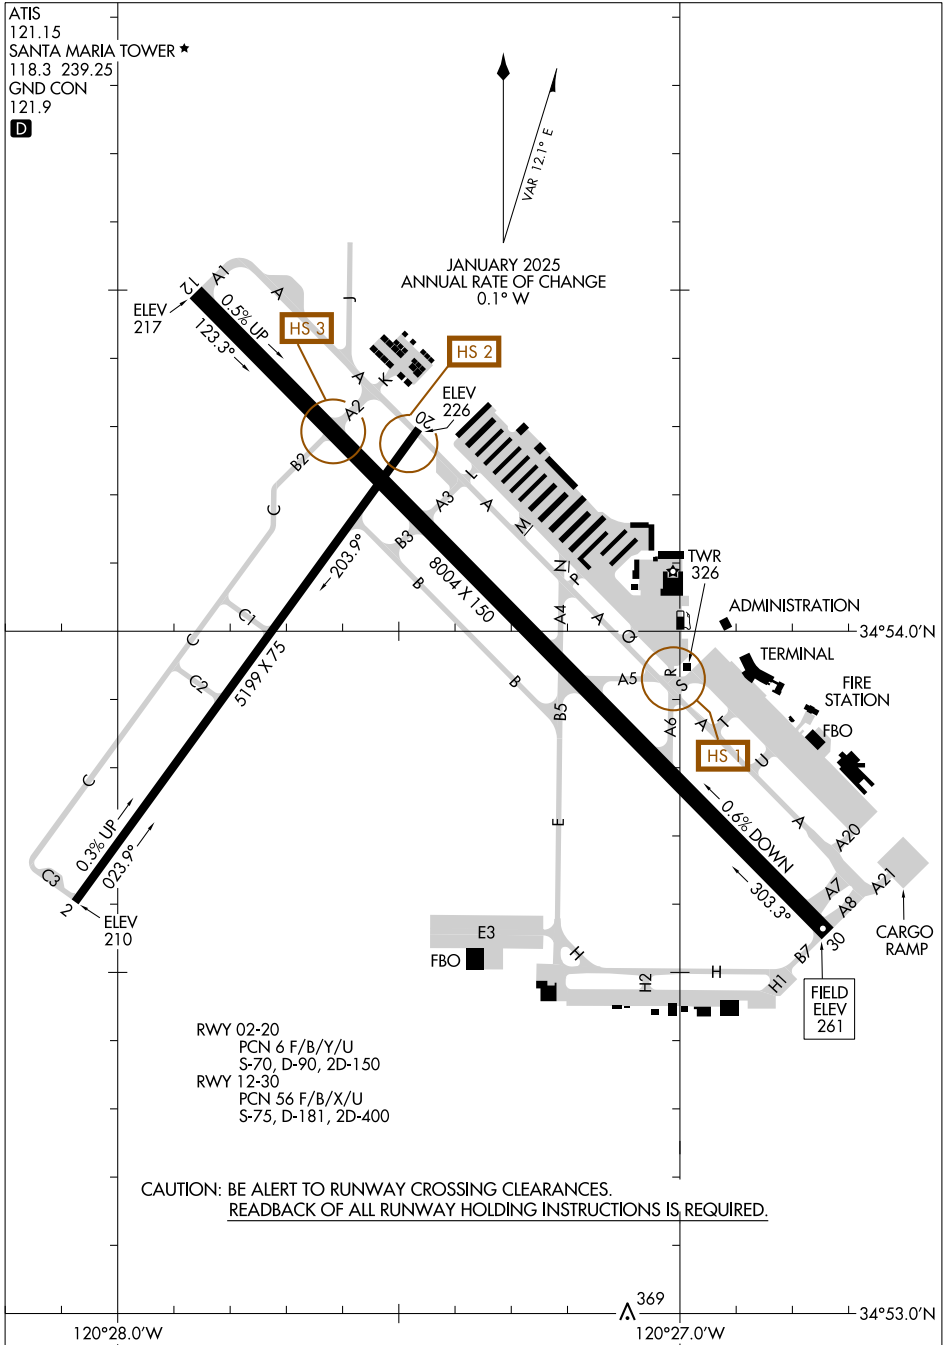

AL-379 (FAA)

SANTA MARIA, CALIFORNIA

SW-3, 15 MAY 2025 to 12 JUN 2025

SW-3, 15 MAY 2025 to 12 JUN 2025