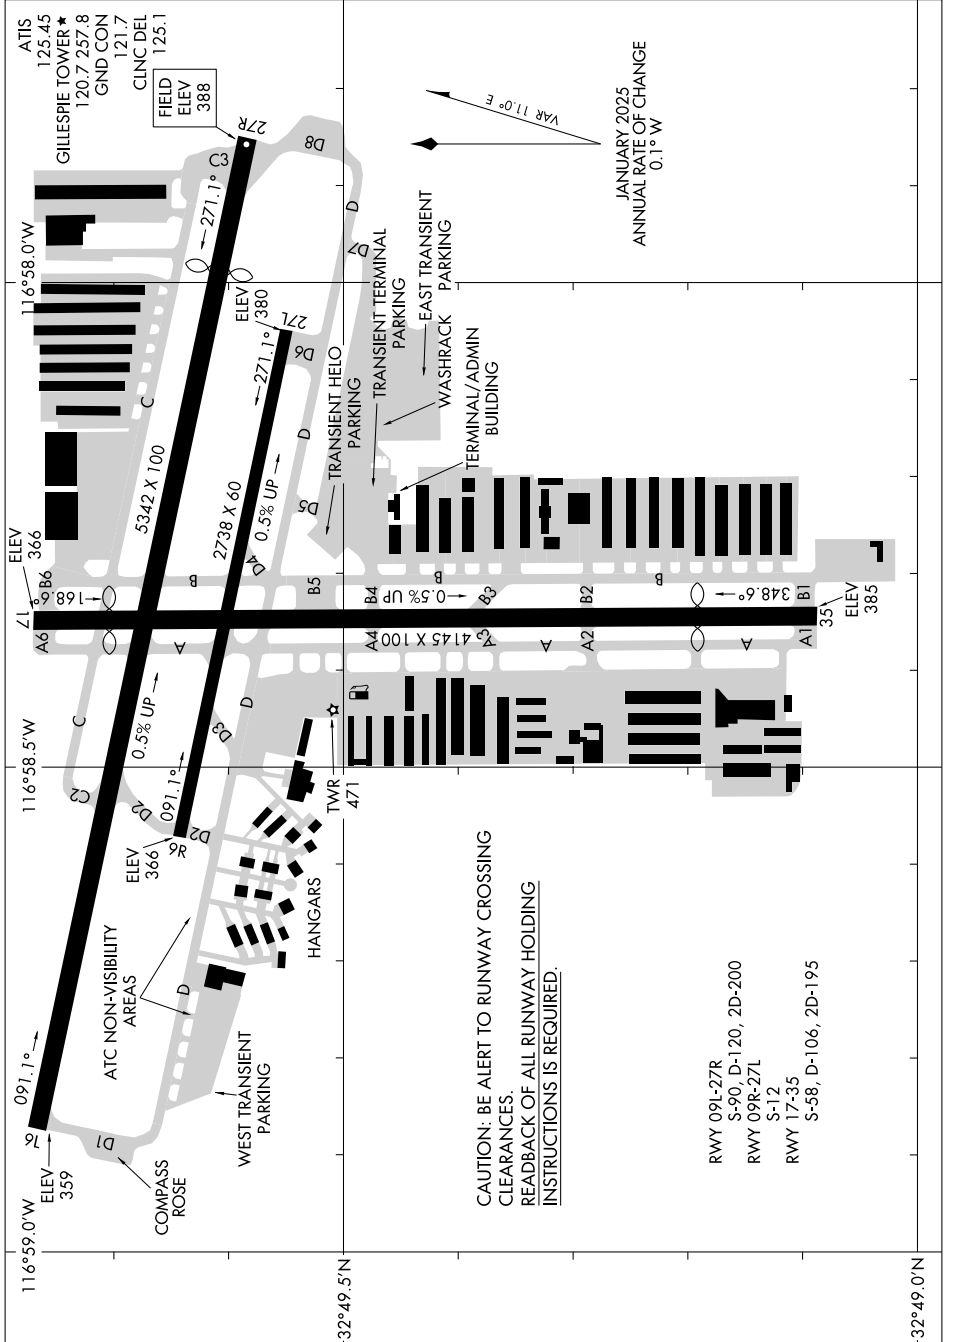

AIRPORT DIAGRAM

AL-5402 (FAA)

GILLESPIE FLD (S/E) SAN DIEGO/EL CAJON, CALIFORNIA

SW-3, 15 MAY 2025 to 12 JUN 2025

SW-3, 15 MAY 2025 to 12 JUN 2025

AIRPORT DIAGRAM

SAN DIEGO/EL CAJON, CALIFORNIA GILLESPIE FLD (S/E)