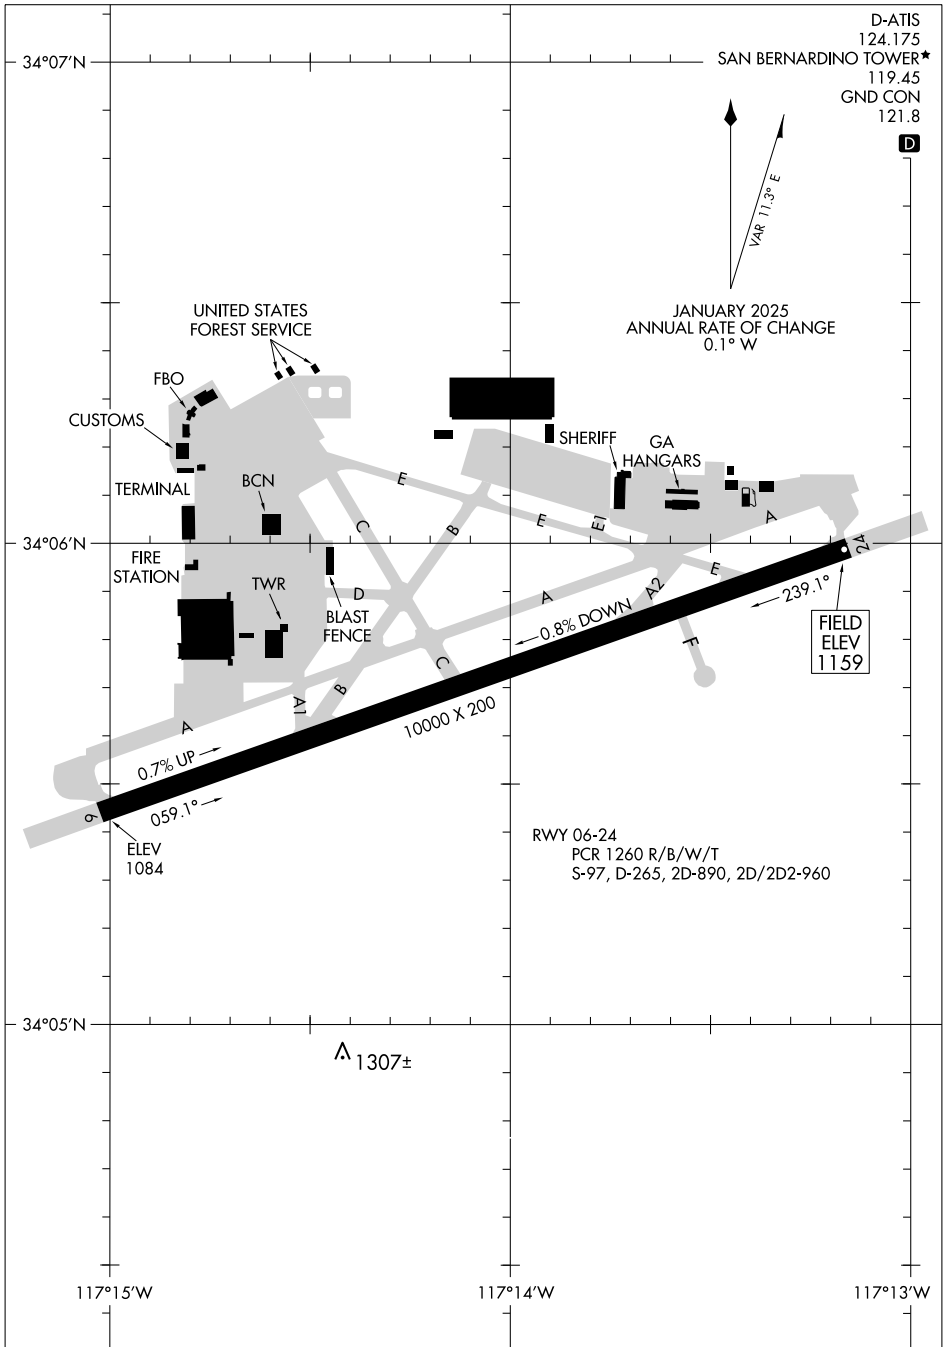

25107

AIRPORT DIAGRAM

AL-547 (FAA)

SAN BERNARDINO INTL (SBD)
SAN BERNARDINO, CALIFORNIA

SW-3, 15 MAY 2025 to 12 JUN 2025

SW-3, 15 MAY 2025 to 12 JUN 2025

AIRPORT DIAGRAM

25107