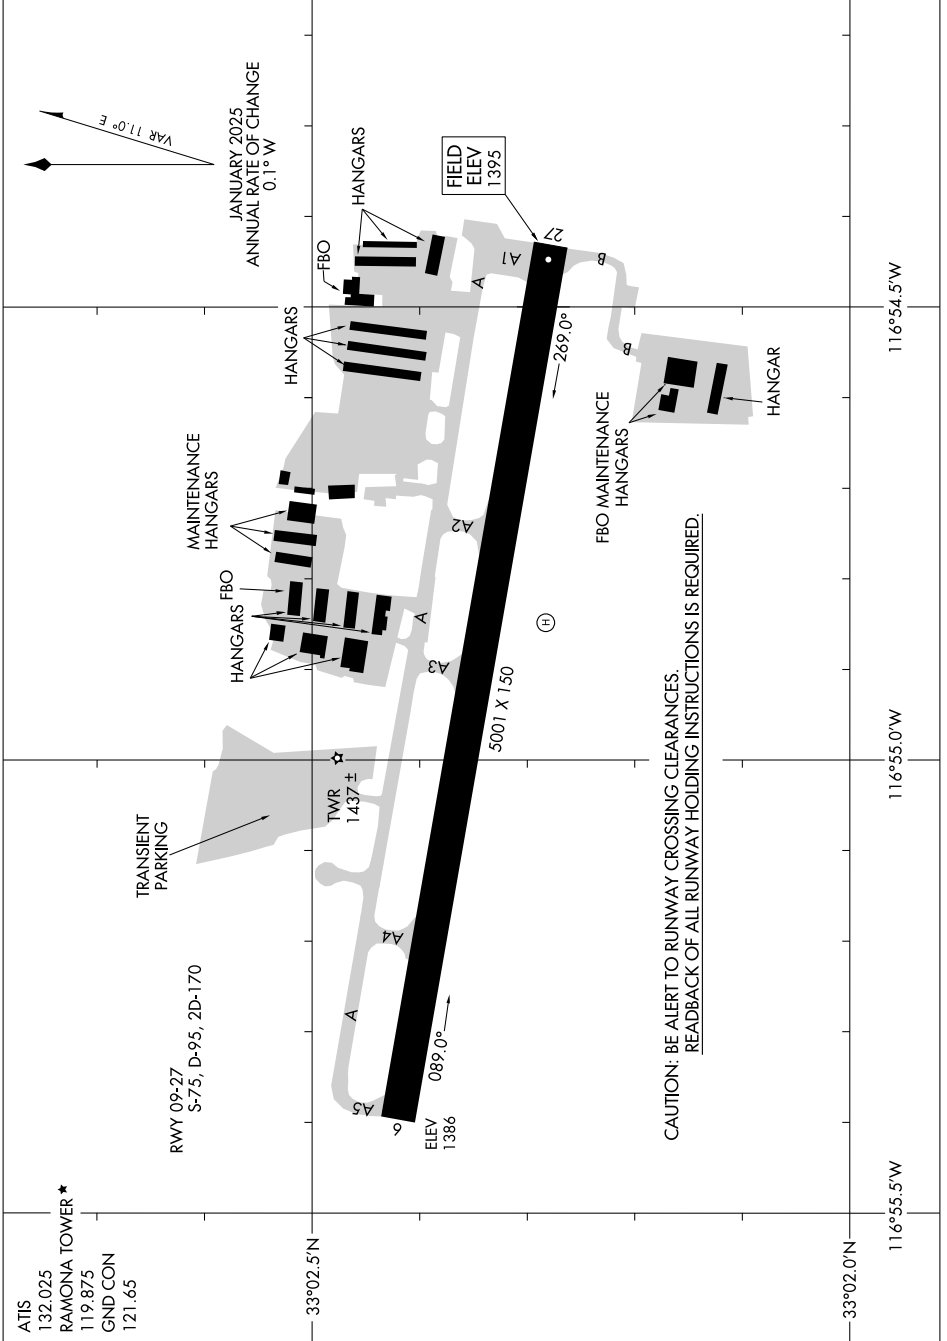

# AIRPORT DIAGRAM

AL-6667 (FAA)

RAMONA (RNM)  
RAMONA, CALIFORNIA

SW-3, 15 MAY 2025 to 12 JUN 2025

SW-3, 15 MAY 2025 to 12 JUN 2025

# AIRPORT DIAGRAM

RAMONA, CALIFORNIA  
RAMONA (RNM)