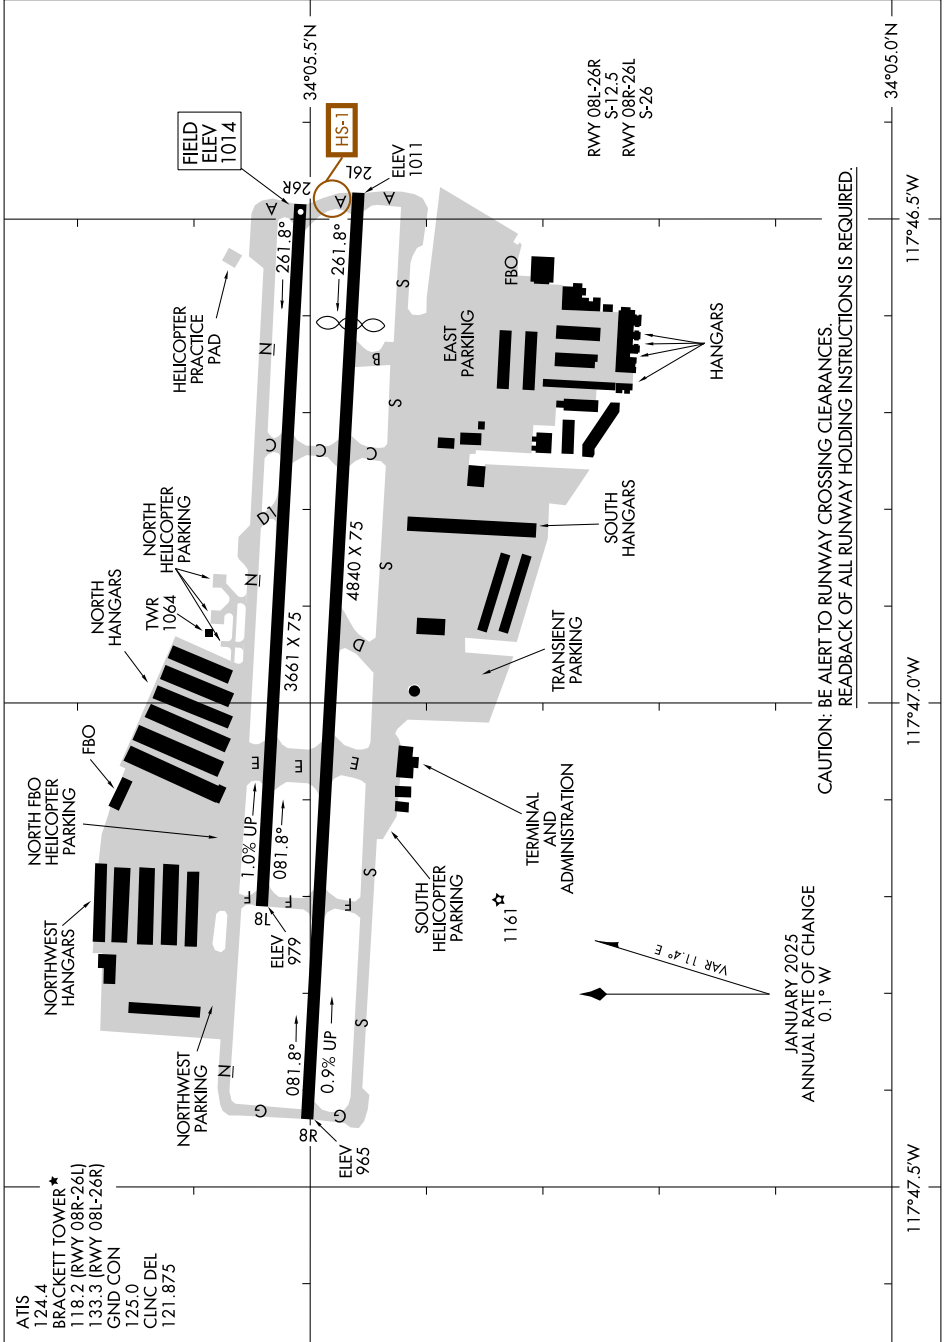

AIRPORT DIAGRAM

AL-5218 (FAA)

BRACKETT FLD (POC)
LA VERNE, CALIFORNIA

SW-3, 15 MAY 2025 to 12 JUN 2025

SW-3, 15 MAY 2025 to 12 JUN 2025

AIRPORT DIAGRAM

LA VERNE, CALIFORNIA
BRACKETT FLD (POC)