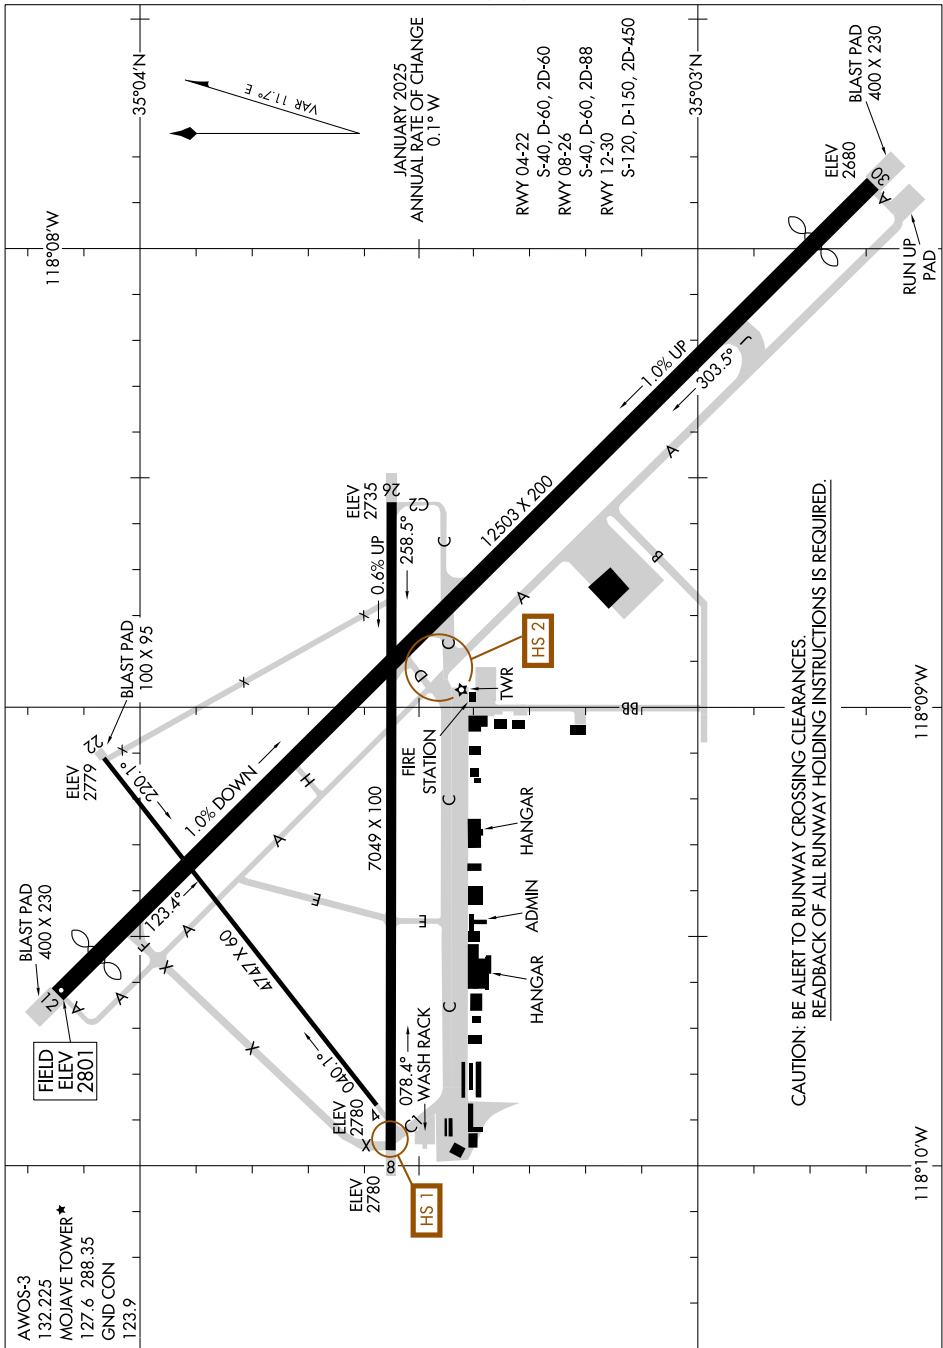

25107

AIRPORT DIAGRAM

MOJAVE AIR & SPACE PORT/RUTAN FLD (MHV)
AL-9353 (FAA)
MOJAVE, CALIFORNIA

CAUTION: BE ALERT TO RUNWAY CROSSING CLEARANCES.
READBACK OF ALL RUNWAY HOLDING INSTRUCTIONS IS REQUIRED.

SW-3, 15 MAY 2025 to 12 JUN 2025

SW-3, 15 MAY 2025 to 12 JUN 2025

AIRPORT DIAGRAM

25107

MOJAVE, CALIFORNIA
MOJAVE AIR & SPACE PORT/RUTAN FLD (MHV)