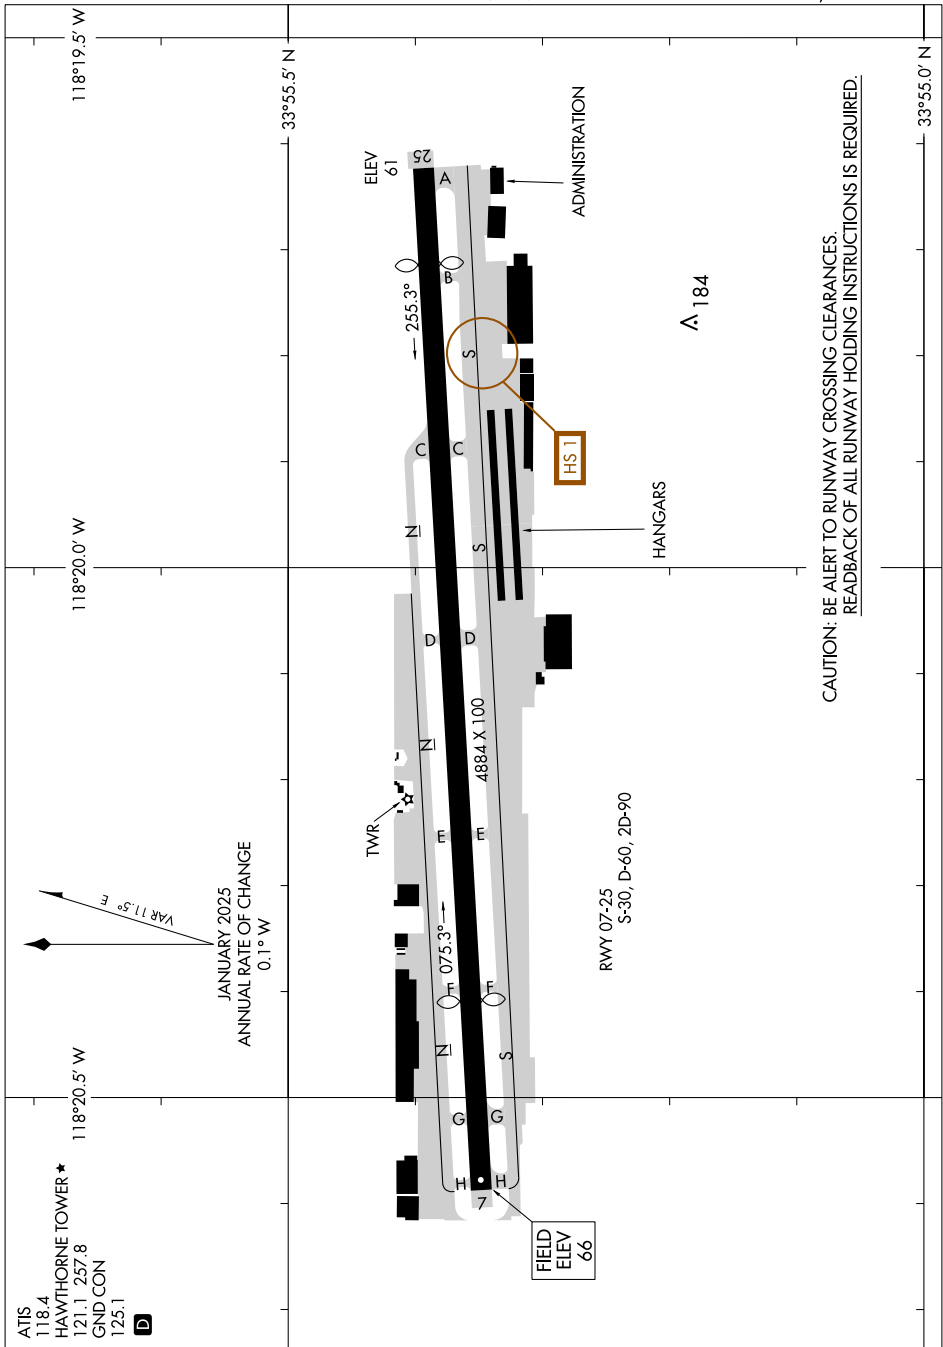

AIRPORT DIAGRAM

JACK NORTHROP FLD/HAWTHORNE MUNI (HHR)
AL-5120 (FAA)
HAWTHORNE, CALIFORNIA

SW-3, 15 MAY 2025 to 12 JUN 2025

SW-3, 15 MAY 2025 to 12 JUN 2025

AIRPORT DIAGRAM

HAWTHORNE, CALIFORNIA
JACK NORTHROP FLD/HAWTHORNE MUNI (HHR)