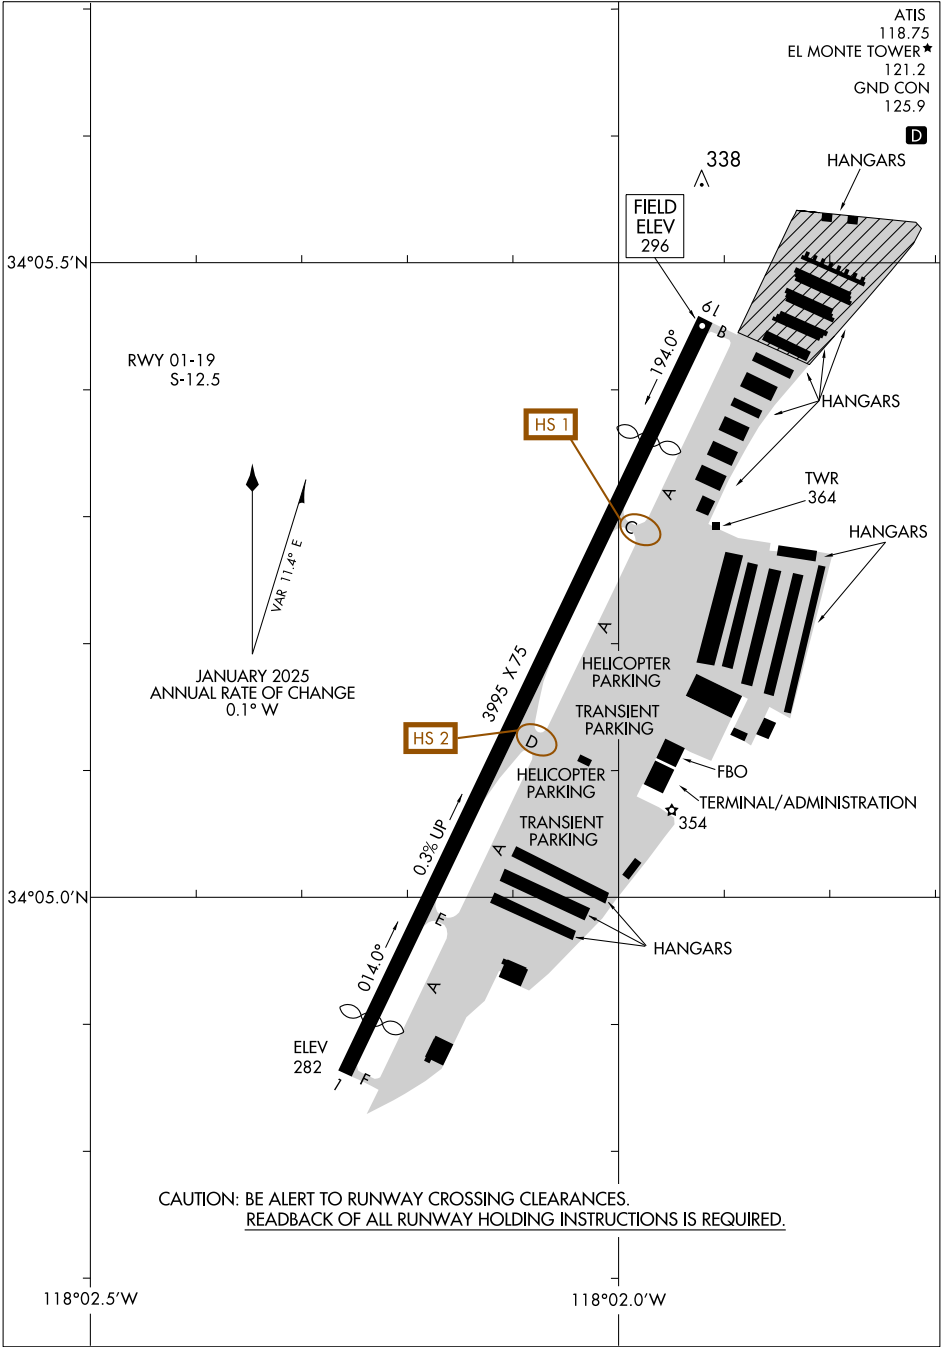

# AIRPORT DIAGRAM

AL-5639 (FAA)

SAN GABRIEL VALLEY (EMT)  
EL MONTE, CALIFORNIA

ATIS 118.75  
EL MONTE TOWER★ 121.2  
GND CON 125.9

D

SW-3, 15 MAY 2025 to 12 JUN 2025

SW-3, 15 MAY 2025 to 12 JUN 2025

# AIRPORT DIAGRAM

EL MONTE, CALIFORNIA  
SAN GABRIEL VALLEY (EMT)