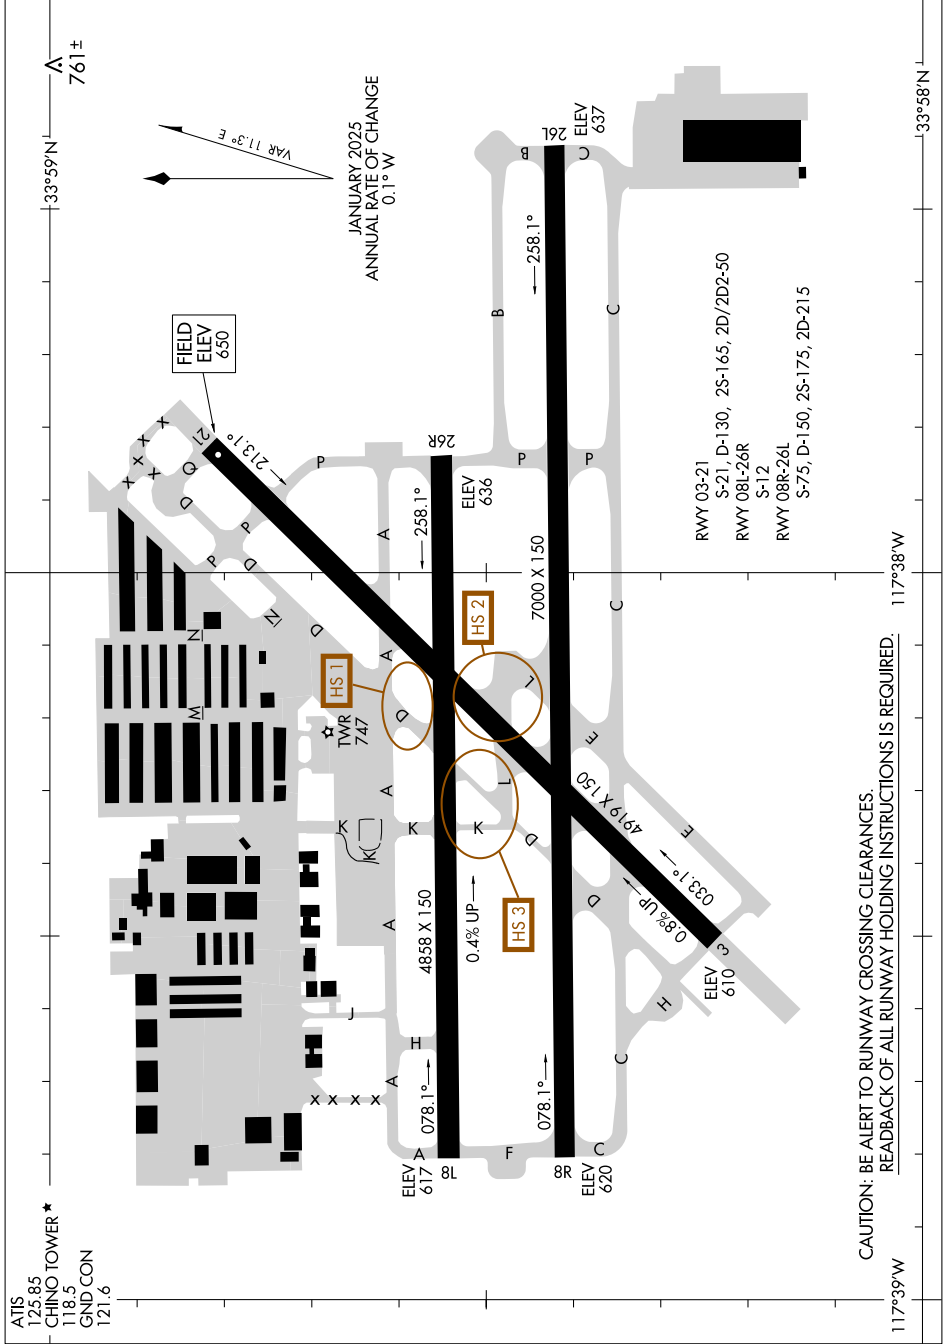

AIRPORT DIAGRAM

AL-5599 (FAA)

CHINO (CNO)
CHINO, CALIFORNIA

SW-3, 15 MAY 2025 to 12 JUN 2025

SW-3, 15 MAY 2025 to 12 JUN 2025

AIRPORT DIAGRAM

CHINO, CALIFORNIA
CHINO (CNO)