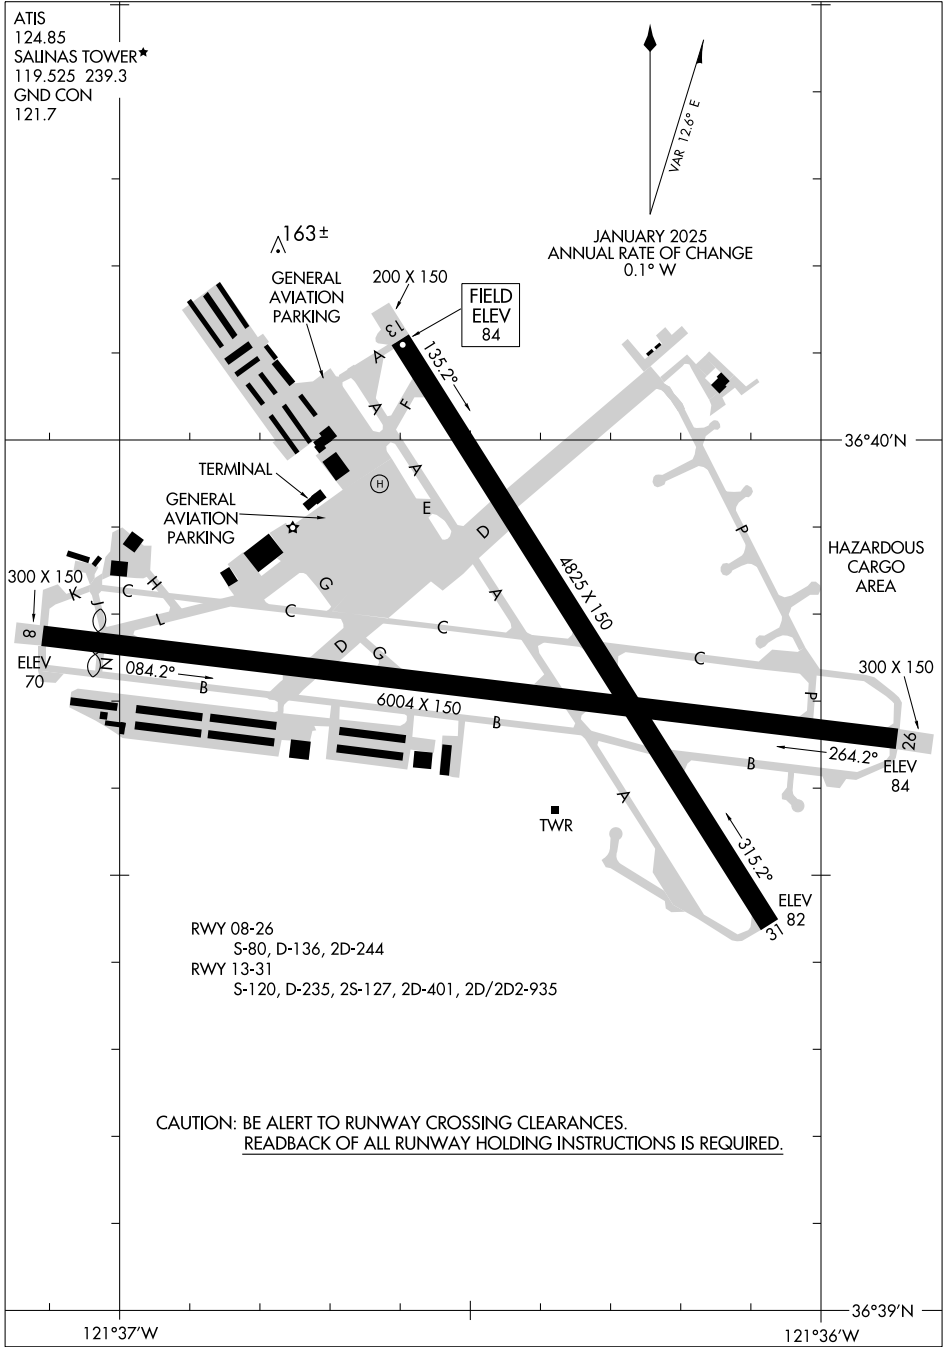

25107

AIRPORT DIAGRAM

AL-363 (FAA)

SALINAS MUNI (SNS)
SALINAS, CALIFORNIA

ATIS
124.85
SALINAS TOWER*
119.525 239.3
GND CON
121.7

JANUARY 2025
ANNUAL RATE OF CHANGE
0.1° W

SW-2, 15 MAY 2025 to 12 JUN 2025

SW-2, 15 MAY 2025 to 12 JUN 2025

AIRPORT DIAGRAM

25107

SALINAS, CALIFORNIA
SALINAS MUNI (SNS)