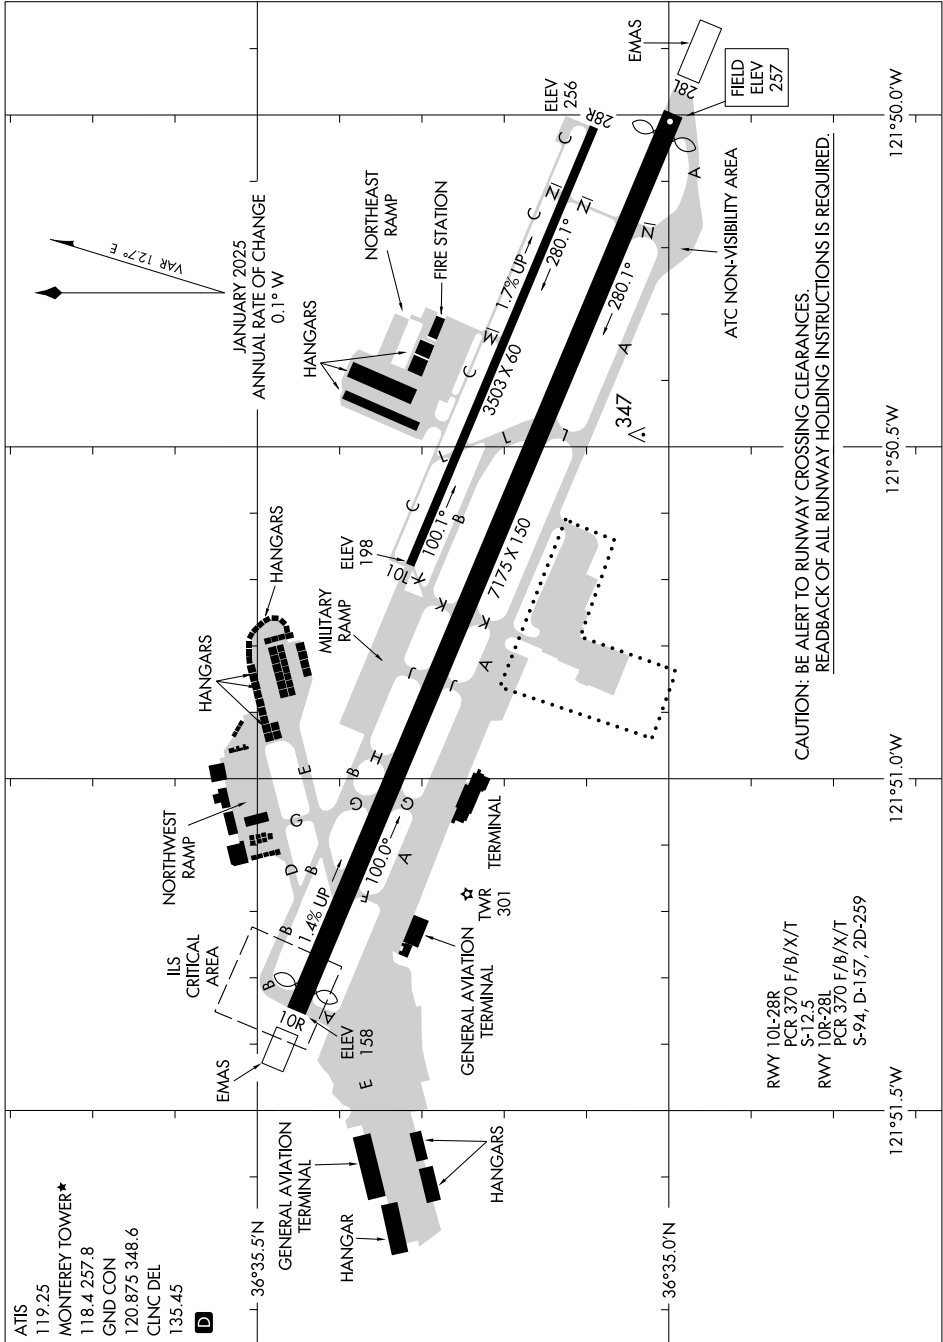

25107

AIRPORT DIAGRAM

AL-271 (FAA)

MONTEREY RGNL (MR Y)
MONTEREY, CALIFORNIA

SW-2, 15 MAY 2025 to 12 JUN 2025

SW-2, 15 MAY 2025 to 12 JUN 2025

AIRPORT DIAGRAM

25107

MONTEREY, CALIFORNIA
MONTEREY RGNL (MR Y)