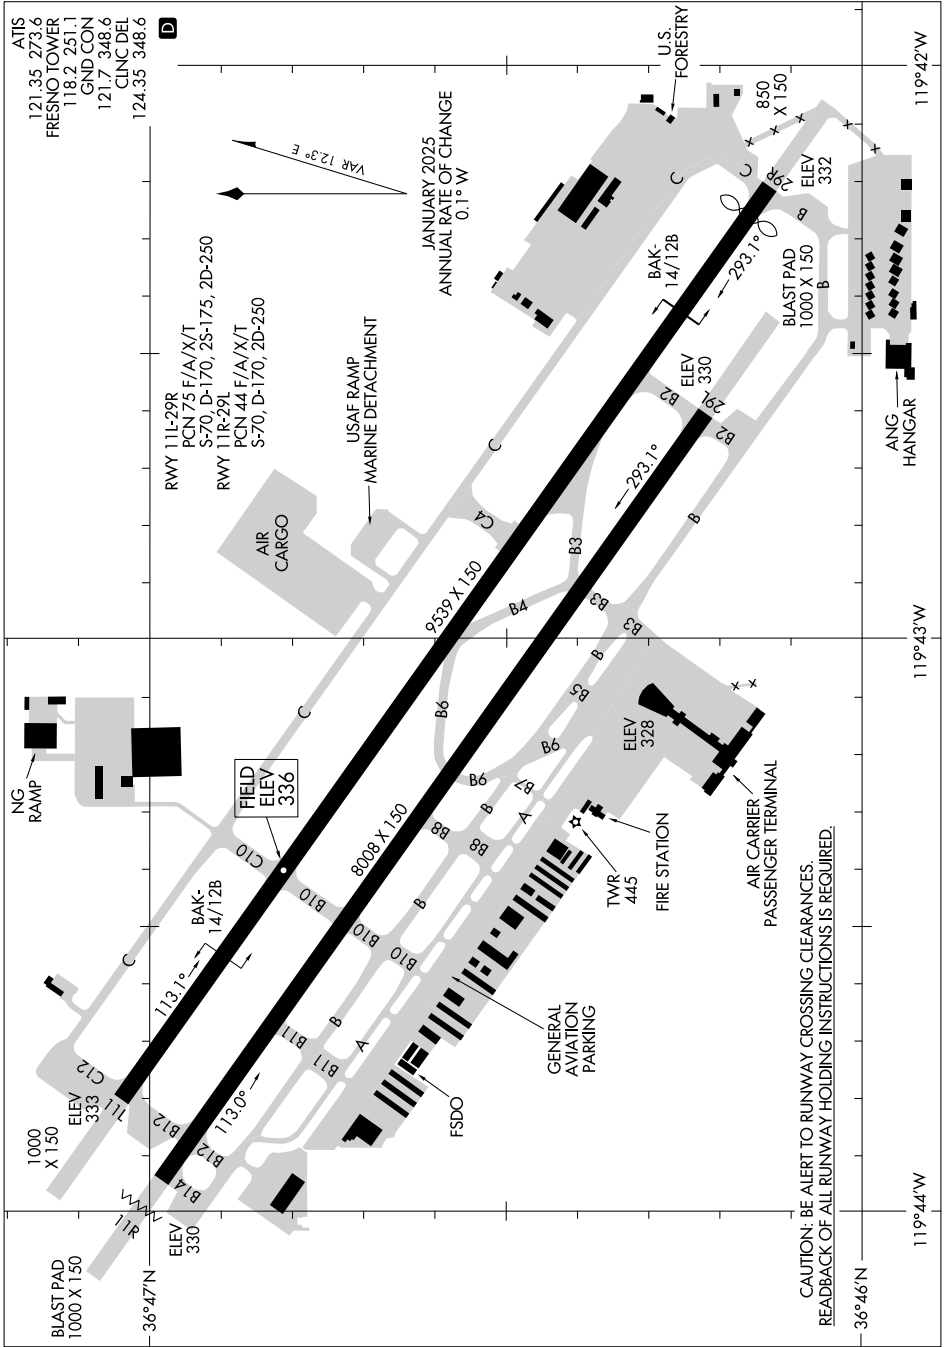

AIRPORT DIAGRAM

FRESNO YOSEMITE INTL (FAT)

AL-162 (FAA)

FRESNO, CALIFORNIA

SW-2, 15 MAY 2025 TO 12 JUN 2025

SW-2, 15 MAY 2025 TO 12 JUN 2025

AIRPORT DIAGRAM

FRESNO, CALIFORNIA

FRESNO YOSEMITE INTL (FAT)

CAUTION: BE ALERT TO RUNWAY CROSSING CLEARANCES.
READBACK OF ALL RUNWAY HOLDING INSTRUCTIONS IS REQUIRED.