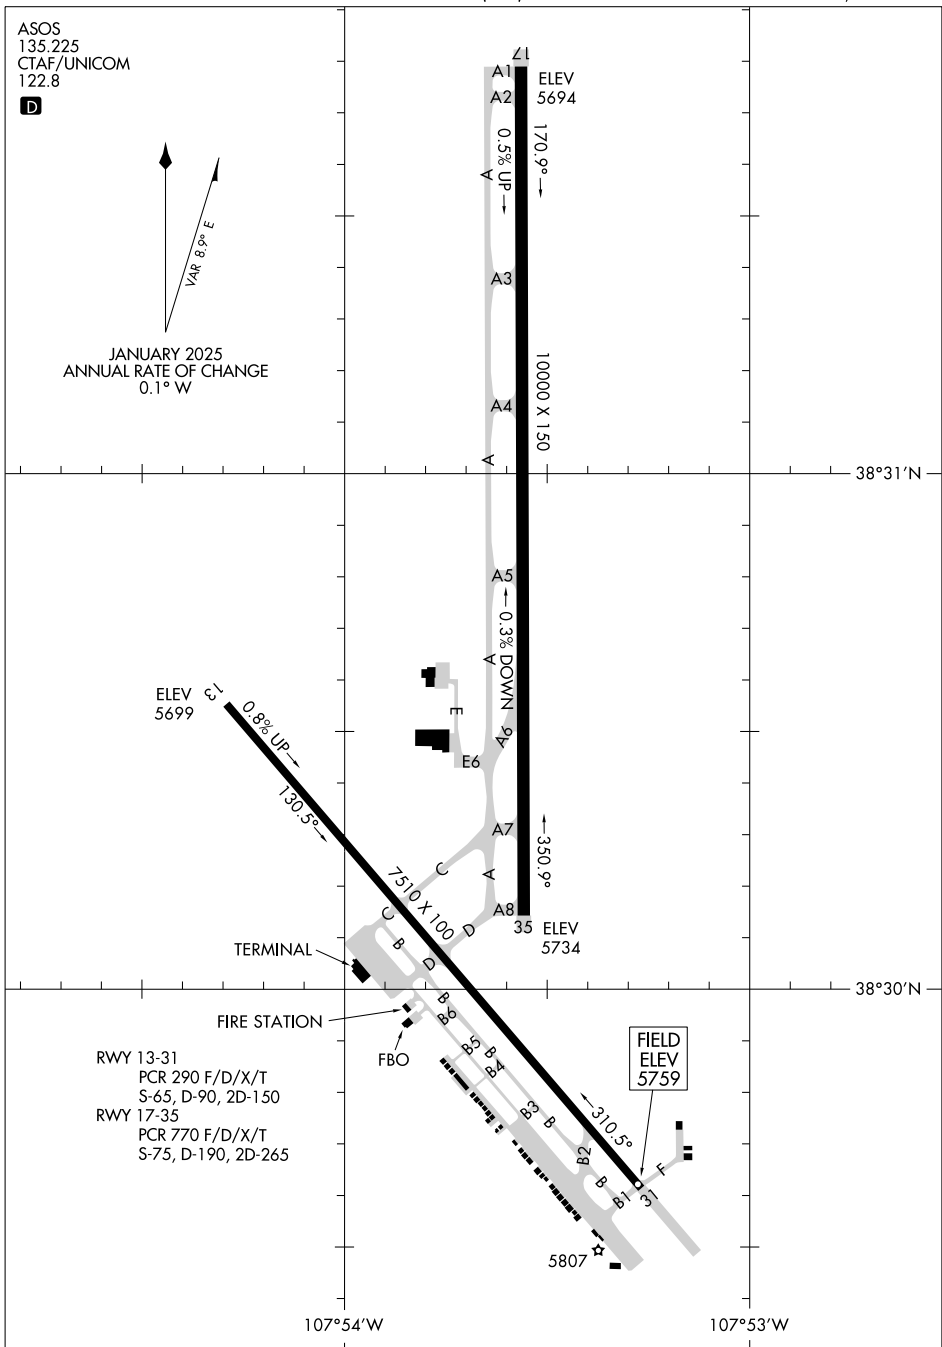

25107

AIRPORT DIAGRAM

AL-668 (FAA)

MONTROSE RGNL (MTJ)
MONTROSE, COLORADO

ASOS
135.225
CTAF/UNICOM
122.8

JANUARY 2025
ANNUAL RATE OF CHANGE
0.1° W

SW-1, 15 MAY 2025 to 12 JUN 2025

SW-1, 15 MAY 2025 to 12 JUN 2025

AIRPORT DIAGRAM

25107

MONTROSE, COLORADO
MONTROSE RGNL (MTJ)