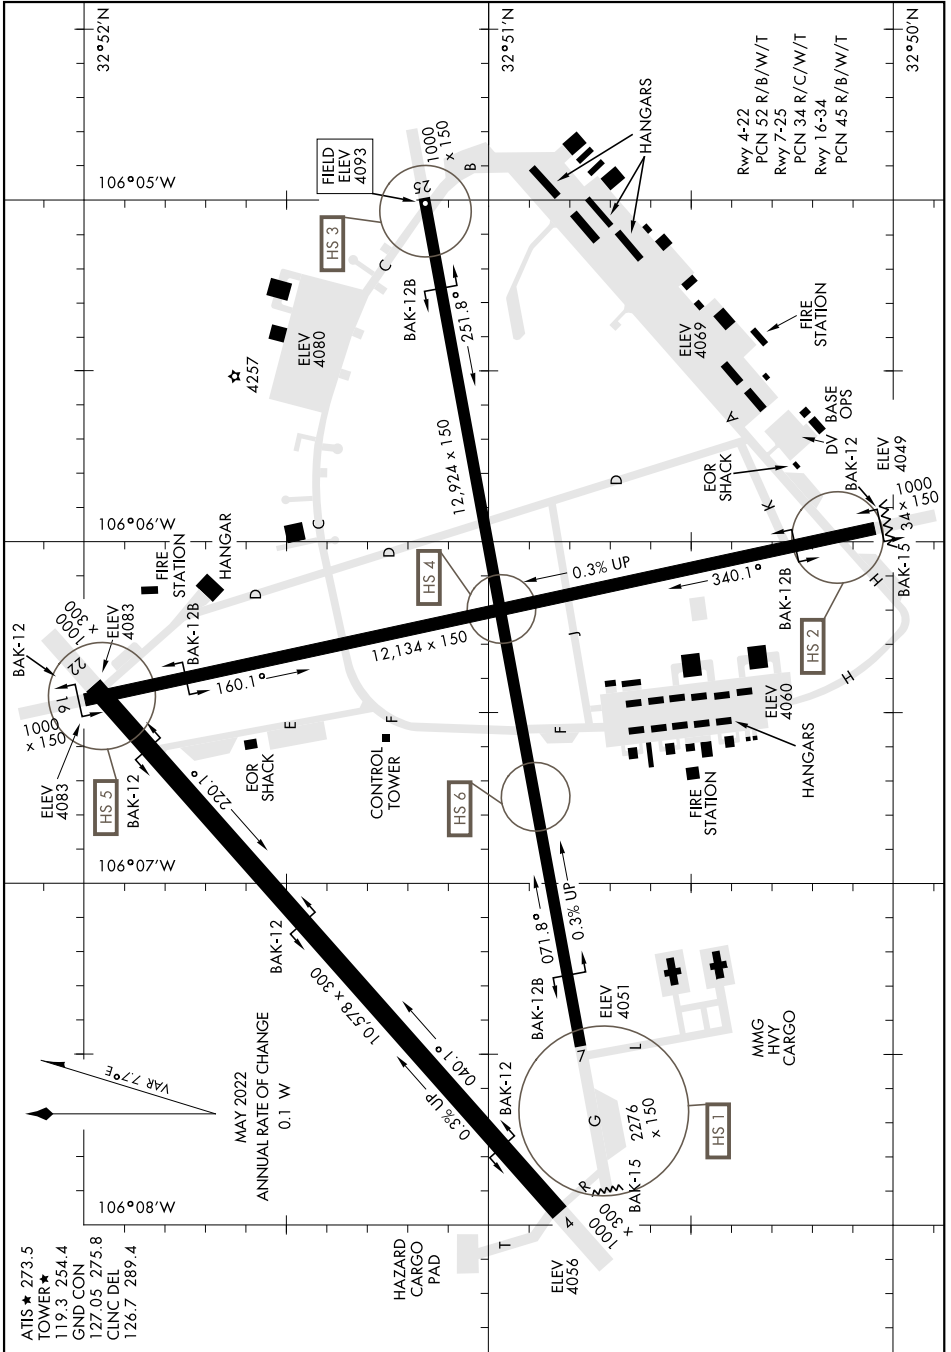

AIRPORT DIAGRAM

AL-7 [USAF]

HOLLOMAN AFB (KHMN)

ALAMOGORDO, NEW MEXICO

SW-1, 15 MAY 2025 to 12 JUN 2025

SW-1, 15 MAY 2025 to 12 JUN 2025

AIRPORT DIAGRAM

ALAMOGORDO, NEW MEXICO

HOLLOMAN AFB (KHMN)

- ATIS ★ 273.5
- TOWER ★ 119.3 254.4
- GND CON 127.05 275.8
- CLNC DEL 126.7 289.4

MAY 2022
ANNUAL RATE OF CHANGE
0.1 W