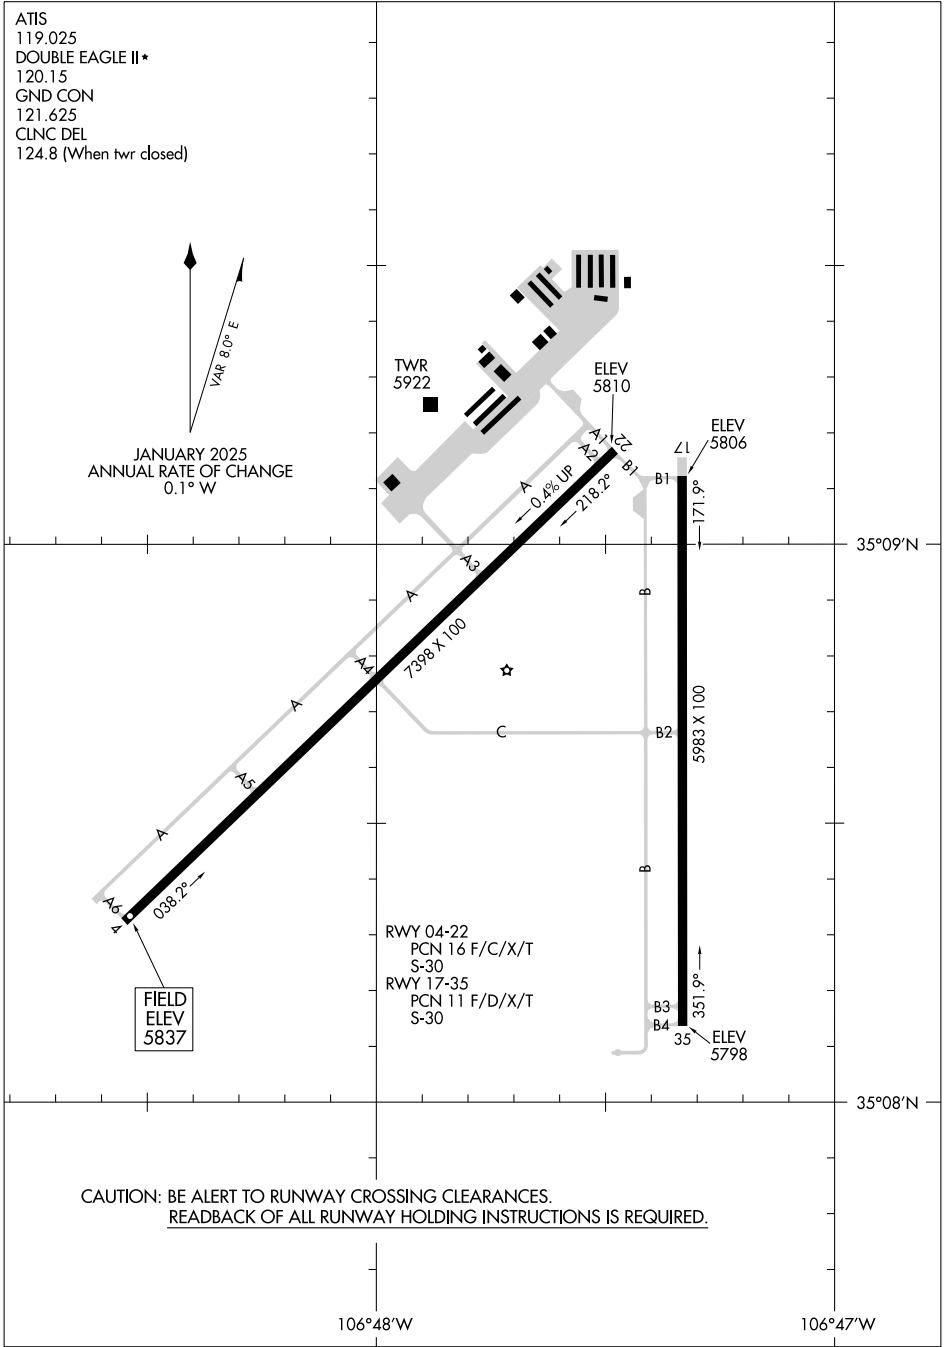

# AIRPORT DIAGRAM

AL-6859 (FAA)

DOUBLE EAGLE II (A/E/G)  
ALBUQUERQUE, NEW MEXICO

ATIS  
 119.025  
 DOUBLE EAGLE II\*  
 120.15  
 GND CON  
 121.625  
 CLNC DEL  
 124.8 (When twr closed)

SW-1, 15 MAY 2025 to 12 JUN 2025

SW-1, 15 MAY 2025 to 12 JUN 2025

CAUTION: BE ALERT TO RUNWAY CROSSING CLEARANCES.  
READBACK OF ALL RUNWAY HOLDING INSTRUCTIONS IS REQUIRED.

# AIRPORT DIAGRAM

25107

ALBUQUERQUE, NEW MEXICO  
DOUBLE EAGLE II (A/E/G)