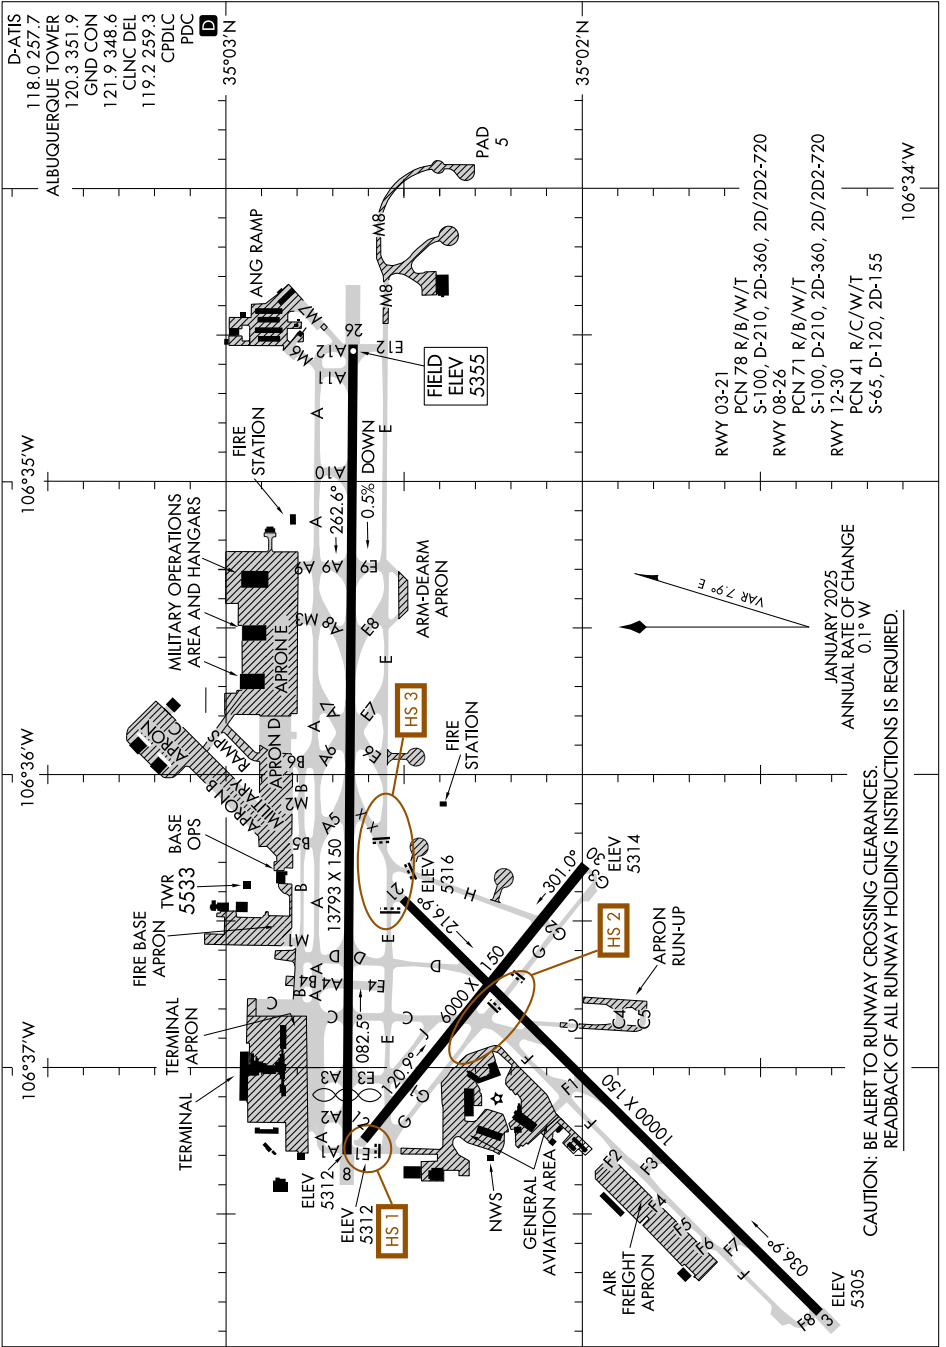

# AIRPORT DIAGRAM

AL-12 (FAA)

ALBUQUERQUE INTL SUNPORT (ABQ)  
ALBUQUERQUE, NEW MEXICO

SW-1, 15 MAY 2025 to 12 JUN 2025

JANUARY 2025  
ANNUAL RATE OF CHANGE  
0.1° W

CAUTION: BE ALERT TO RUNWAY CROSSING CLEARANCES.  
READBACK OF ALL RUNWAY HOLDING INSTRUCTIONS IS REQUIRED.

# AIRPORT DIAGRAM

ALBUQUERQUE, NEW MEXICO  
ALBUQUERQUE INTL SUNPORT (ABQ)

SW-1, 15 MAY 2025 to 12 JUN 2025