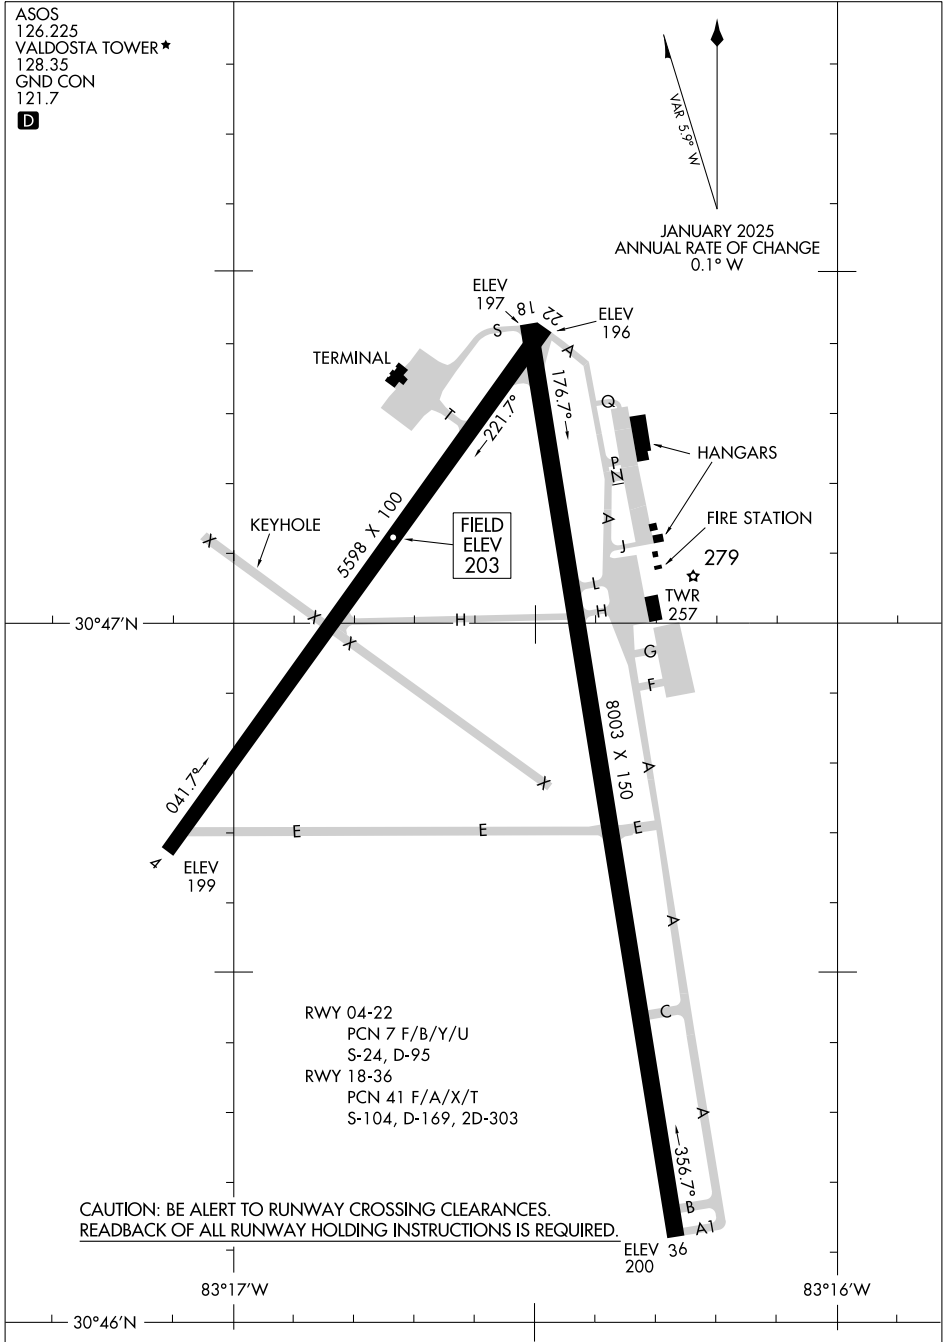

25107

AIRPORT DIAGRAM

AL-892 (FAA)

VALDOSTA RGNL (VLD)
VALDOSTA, GEORGIA

ASOS
126.225
VALDOSTA TOWER *
128.35
GND CON
121.7

▲
VAB 5.9° N
JANUARY 2025
ANNUAL RATE OF CHANGE
0.1° W

SE-4, 15 MAY 2025 to 12 JUN 2025

SE-4, 15 MAY 2025 to 12 JUN 2025

CAUTION: BE ALERT TO RUNWAY CROSSING CLEARANCES.
REARBACK OF ALL RUNWAY HOLDING INSTRUCTIONS IS REQUIRED.

AIRPORT DIAGRAM

25107

VALDOSTA, GEORGIA
VALDOSTA RGNL (VLD)