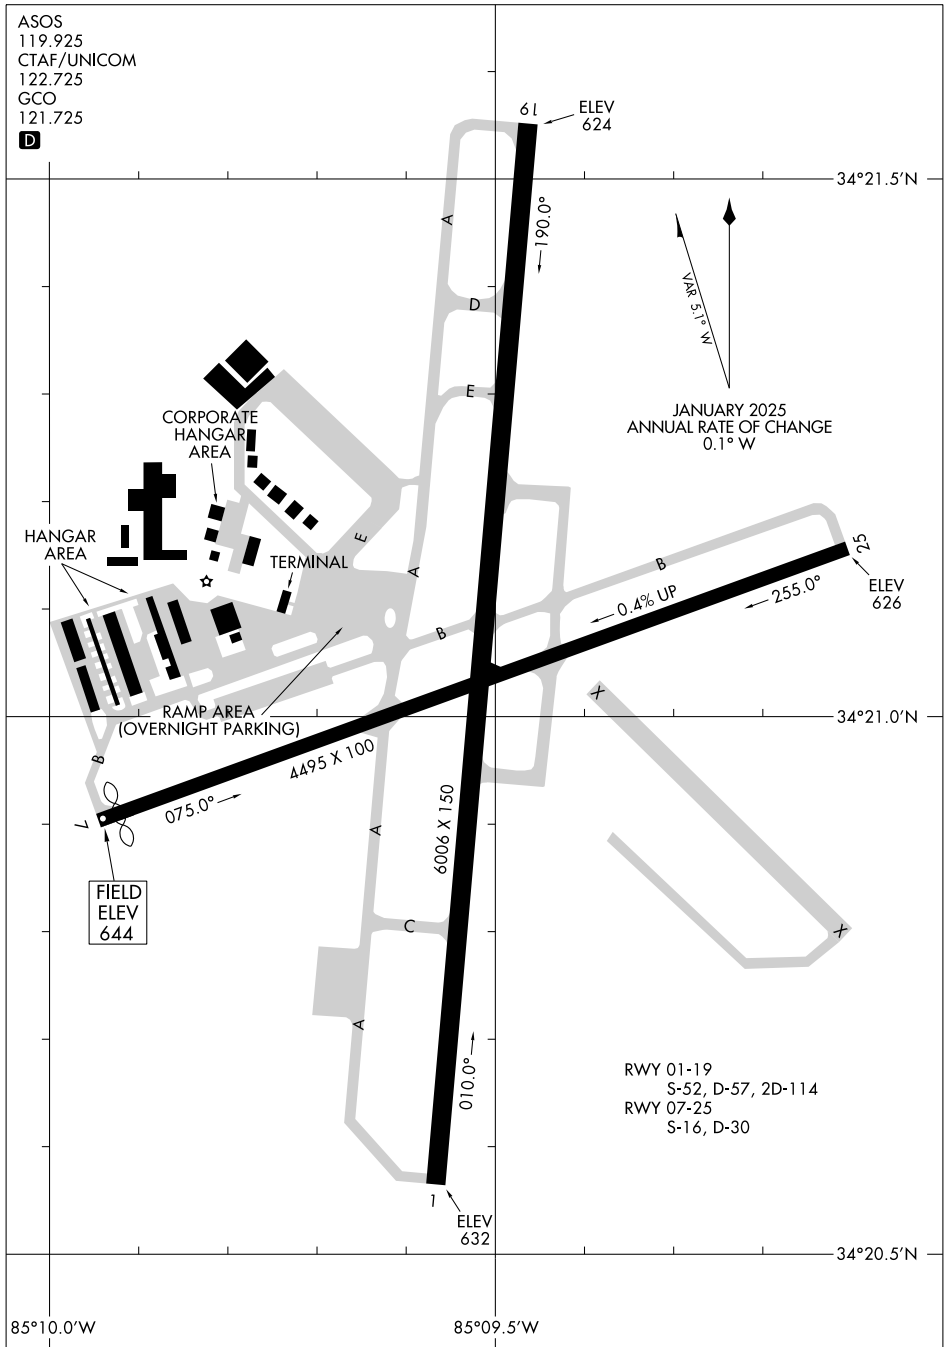

25107

AIRPORT DIAGRAM

RICHARD B RUSSELL RGNL - J H TOWERS FLD (R.M.G)

AL-855 (FAA)

ROME, GEORGIA

ASOS
119.925
CTAF/UNICOM
122.725
GCO
121.725

D

SE-4, 15 MAY 2025 to 12 JUN 2025

SE-4, 15 MAY 2025 to 12 JUN 2025

AIRPORT DIAGRAM

25107

RICHARD B RUSSELL RGNL - J H TOWERS FLD (R.M.G)

ROME, GEORGIA