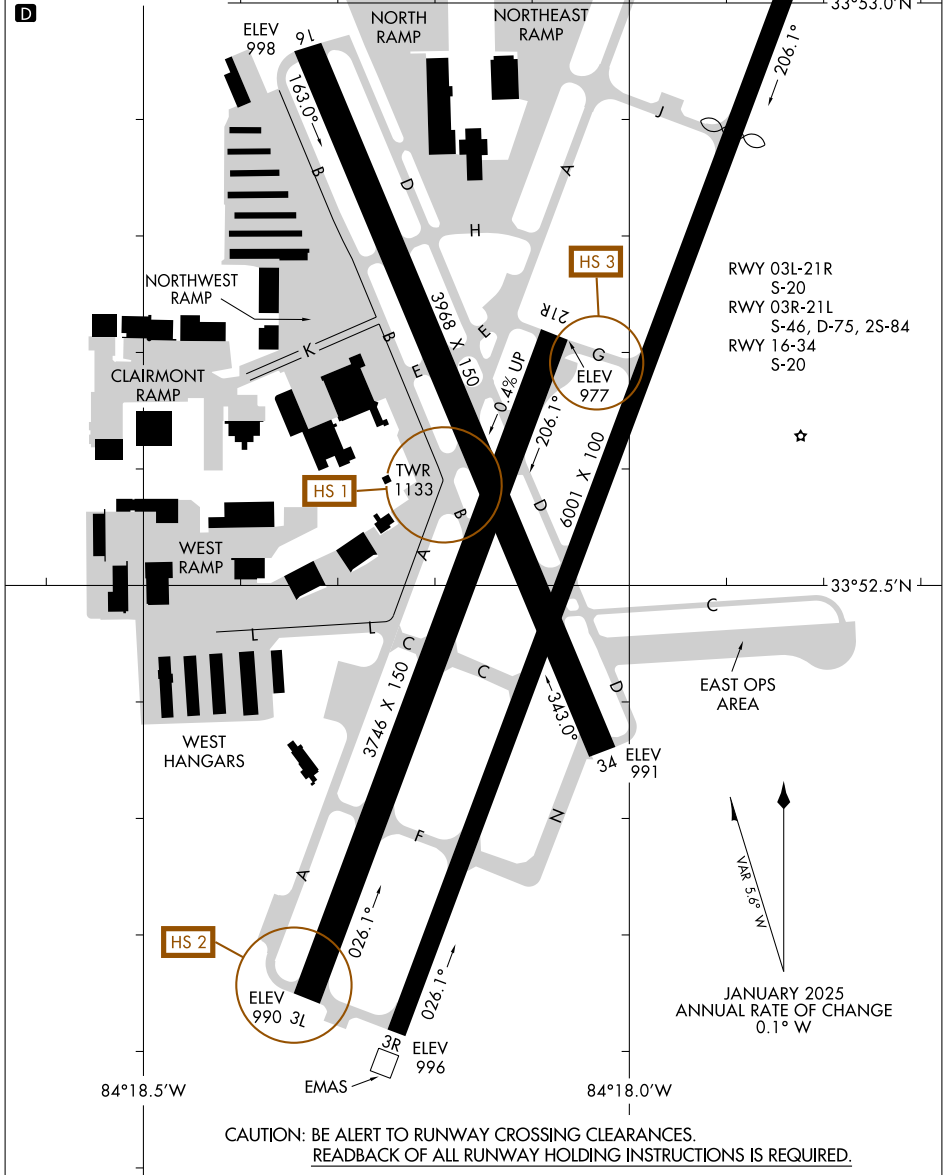

25107

AIRPORT DIAGRAM

AL-469 (FAA)

DEKALB-PEACHTREE (PDK)
ATLANTA, GEORGIA

ATIS
128.4
PEACHTREE TOWER*
120.9 281.5
GND CON
121.6
CLNC DEL
125.2
120.9 (When Tower Closed)

FIELD
ELEV
998

SE-4, 15 MAY 2025 to 12 JUN 2025

SE-4, 15 MAY 2025 to 12 JUN 2025

AIRPORT DIAGRAM

25107

ATLANTA, GEORGIA
DEKALB-PEACHTREE (PDK)