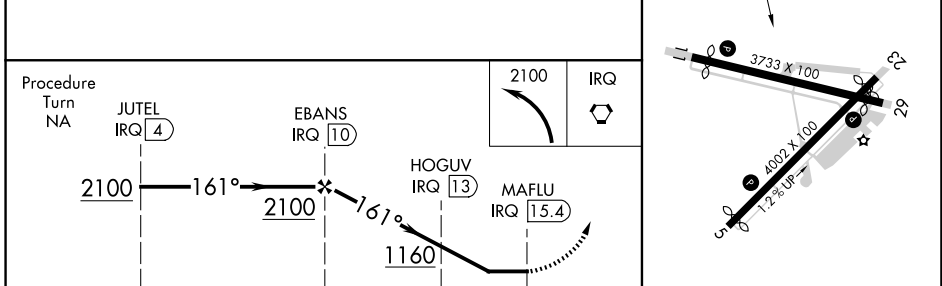

VORTAC IRQ 113.9 Chan 86	APP CRS 161°	Rwy Idg TDZE Apt Elev	N/A N/A 422
--	------------------------	-----------------------------	--

VOR/DME-B
DANIEL FLD (DNL)

⚠ When local altimeter setting not received, use Augusta Rgnl at Bush Fld altimeter setting and increase all MDA 60 feet.
⚠ Procedure NA at night. Helicopter visibility reduction below 1 SM NA.

MISSED APPROACH: Climbing left turn to 2100 direct IRQ VORTAC and hold.

ASOS 135.275	AUGUSTA APP CON ★ 126.8 270.3	UNICOM 123.05 (CTAF) 0
------------------------	---	---

CATEGORY	A	B	C	D
C CIRCLING	920-1	498 (500-1)	1400-3	978 (1000-3)