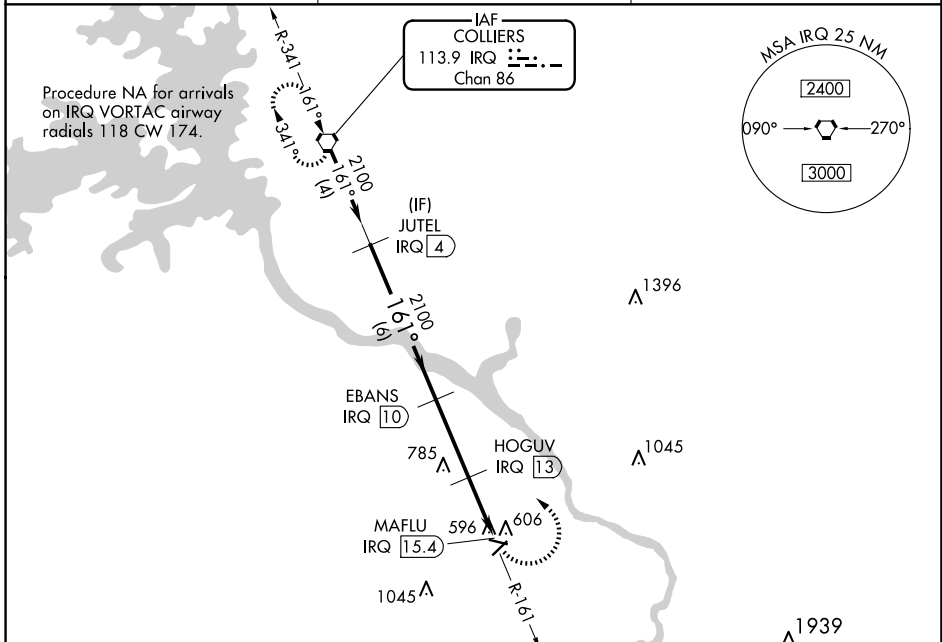

VORTAC IRQ 113.9 Chan 86	APP CRS 161°	Rwy Idg TDZE Apt Elev	N/A N/A 422
--	------------------------	-----------------------------	--

VOR/DME-B
DANIEL FLD (DNL)

⚠ When local altimeter setting not received, use Augusta Rgnl at Bush Fld altimeter setting and increase all MDA 60 feet.
⚠ Procedure NA at night. Helicopter visibility reduction below 1 SM NA.

MISSED APPROACH: Climbing left turn to 2100 direct IRQ VORTAC and hold.

ASOS 135.275	AUGUSTA APP CON ★ 126.8 270.3	UNICOM 123.05 (CTAF) 0
------------------------	---	---

CATEGORY	A	B	C	D
C CIRCLING	920-1	498 (500-1)	1400-3	978 (1000-3)

REIL Rwy 5, 11 and 23 **0**
MIRL Rwy 5-23 and 11-29 **0**

SE-4, 15 MAY 2025 to 12 JUN 2025

SE-4, 15 MAY 2025 to 12 JUN 2025