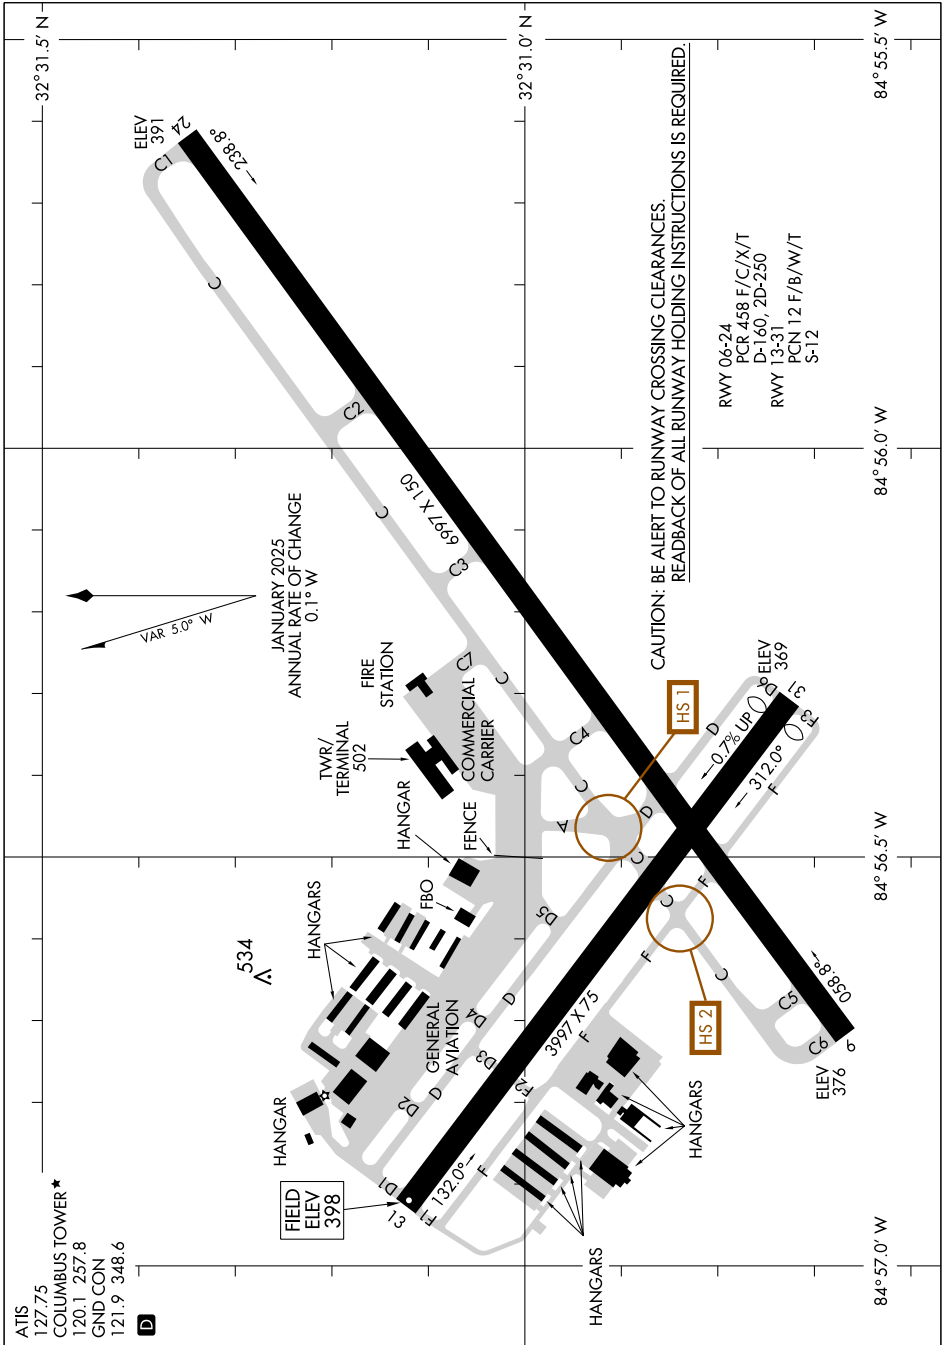

# AIRPORT DIAGRAM

AL-636 (FAA)

COLUMBUS (CSG)  
COLUMBUS, GEORGIA

SE-4, 15 MAY 2025 to 12 JUN 2025

SE-4, 15 MAY 2025 to 12 JUN 2025

# AIRPORT DIAGRAM

COLUMBUS, GEORGIA  
COLUMBUS (CSG)