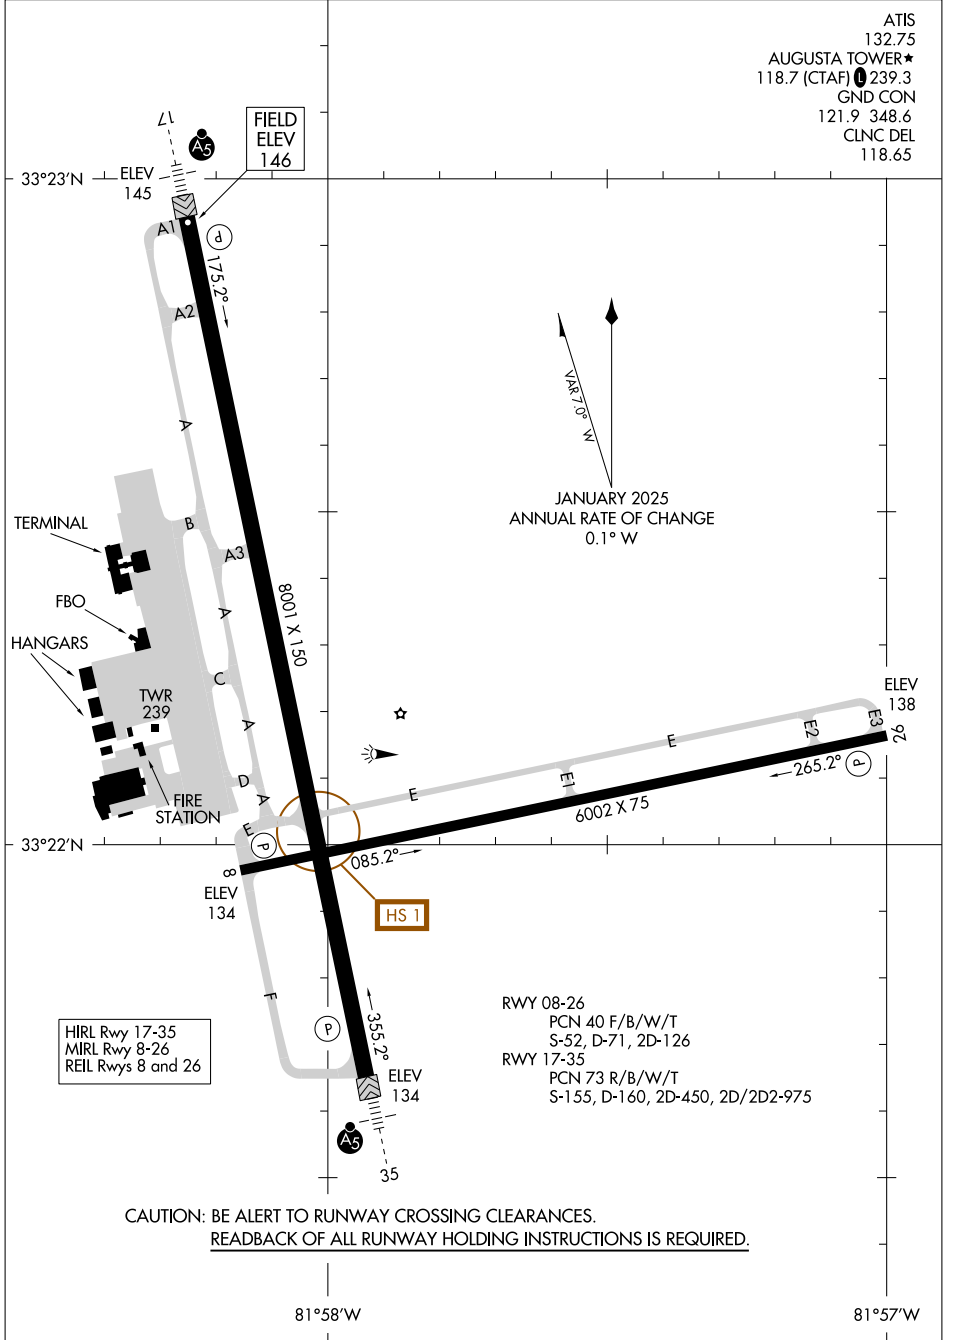

25107

AIRPORT DIAGRAM

AL-27 (FAA)

AUGUSTA RGNL AT BUSH FLD (AGS)
AUGUSTA, GEORGIA

ATIS 132.75
 AUGUSTA TOWER★ 118.7 (CTAF) 239.3
 GND CON 121.9 348.6
 CLNC DEL 118.65

SE-4, 15 MAY 2025 to 12 JUN 2025

SE-4, 15 MAY 2025 to 12 JUN 2025

CAUTION: BE ALERT TO RUNWAY CROSSING CLEARANCES.
 READBACK OF ALL RUNWAY HOLDING INSTRUCTIONS IS REQUIRED.

25107
 AIRPORT DIAGRAM

AUGUSTA, GEORGIA
 AUGUSTA RGNL AT BUSH FLD (AGS)