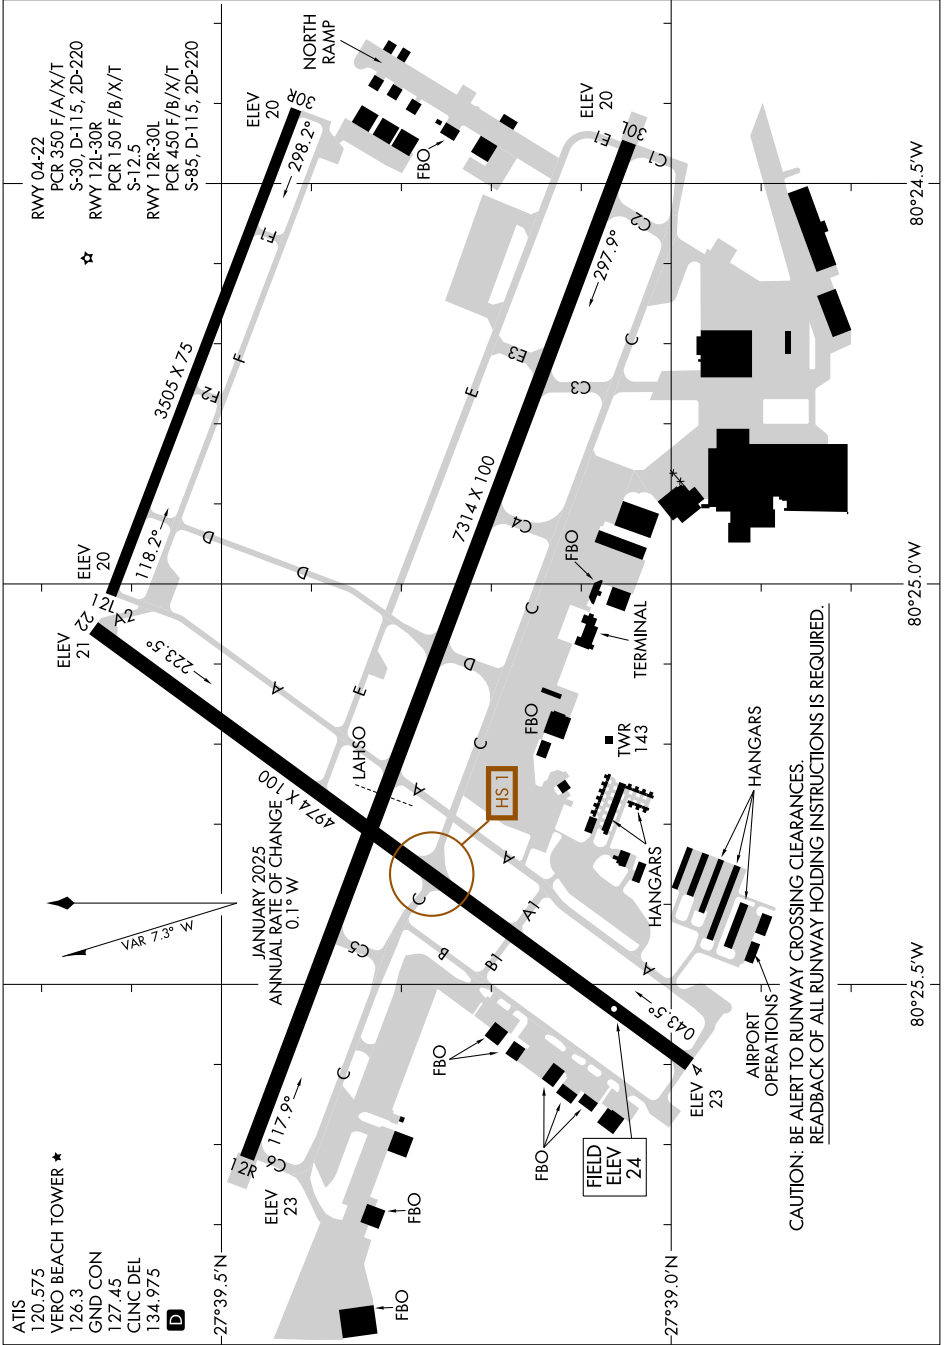

AIRPORT DIAGRAM

AL-437 (FAA)

VERO BEACH RGNL (VRB)

VERO BEACH, FLORIDA

SE-3, 15 MAY 2025 to 12 JUN 2025

SE-3, 15 MAY 2025 to 12 JUN 2025

AIRPORT DIAGRAM

VERO BEACH, FLORIDA

VERO BEACH RGNL (VRB)

CAUTION: BE ALERT TO RUNWAY CROSSING CLEARANCES.
REARBACK OF ALL RUNWAY HOLDING INSTRUCTIONS IS REQUIRED.