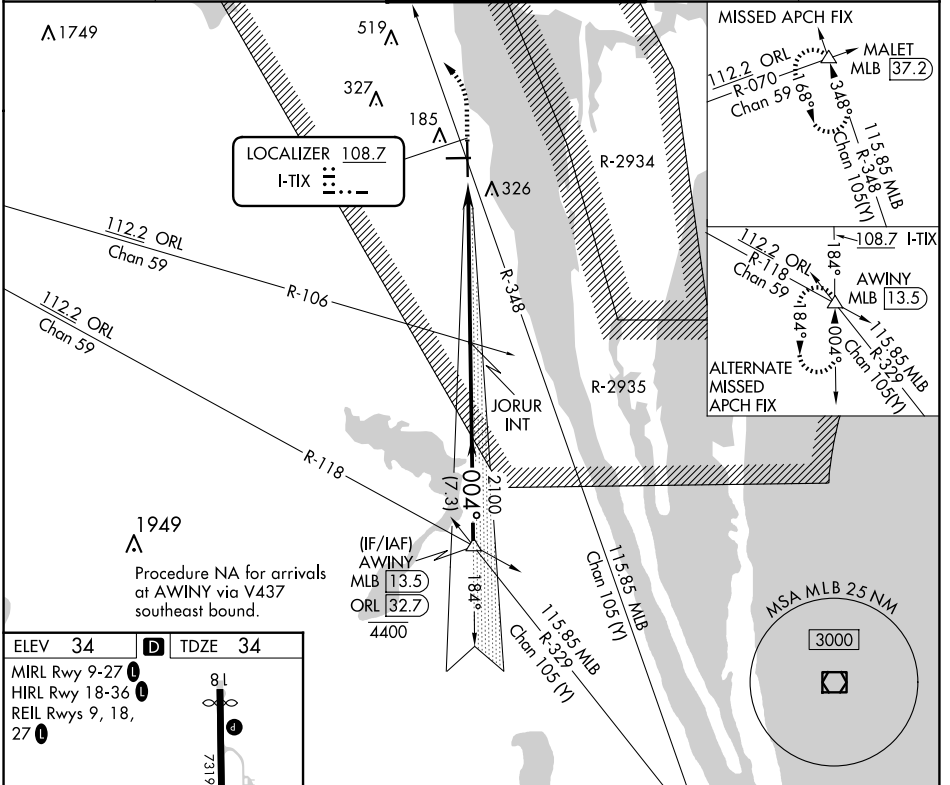

LOC I-TIX 108.7	APP CRS 004°	Rwy Idg 7244 TDZE 34 Apt Elev 34
---------------------------	------------------------	---

ILS or LOC RWY 36

SPACE COAST RGNL(TIX)

<p>▲ For inop ALS, increase S-LOC 36 Cat C/D visibility to 1½ SM.</p>		<p>MALSR</p>	<p>MISSED APPROACH: Climb to 500 then climbing left turn to 2000 on MLB VOR/DME R-348 to MALET INT/37.2 DME and hold.</p>	
ATIS 120.625	ORLANDO APP CON 134.95 281.425	SPACE COAST TOWER ★ 118.9 (CTAF) 0	GND CON 121.85	UNICOM 122.95

SE-3, 15 MAY 2025 to 12 JUN 2025

SE-3, 15 MAY 2025 to 12 JUN 2025

ELEV 34	D	TDZE 34			
MIRL Rwy 9-27	HIRL Rwy 18-36	REIL Rwys 9, 18, 27			
<p>004° 6 NM from FAF</p> <p>FAF to MAP 6 NM</p>					
Knots	60	90	120	150	180
Min:Sec	6:00	4:00	3:00	2:24	2:00

	500	2000	MALET	AWINY
	↑	MLB R-348	▲	MLB 13.5
			JORUR INT	AWINY
			2100	3000
	<p>6 NM</p> <p>7.3 NM</p>			
CATEGORY	A	B	C	D
S-ILS 36	234-½ 200 (200-½)			
S-LOC 36	500-½	466 (500-½)	500-1	466 (500-1)
C CIRCLING	640-1	606 (700-1)	640-1¾ 606 (700-1¾)	640-2 606 (700-2)

GS 3.00° TCH 58