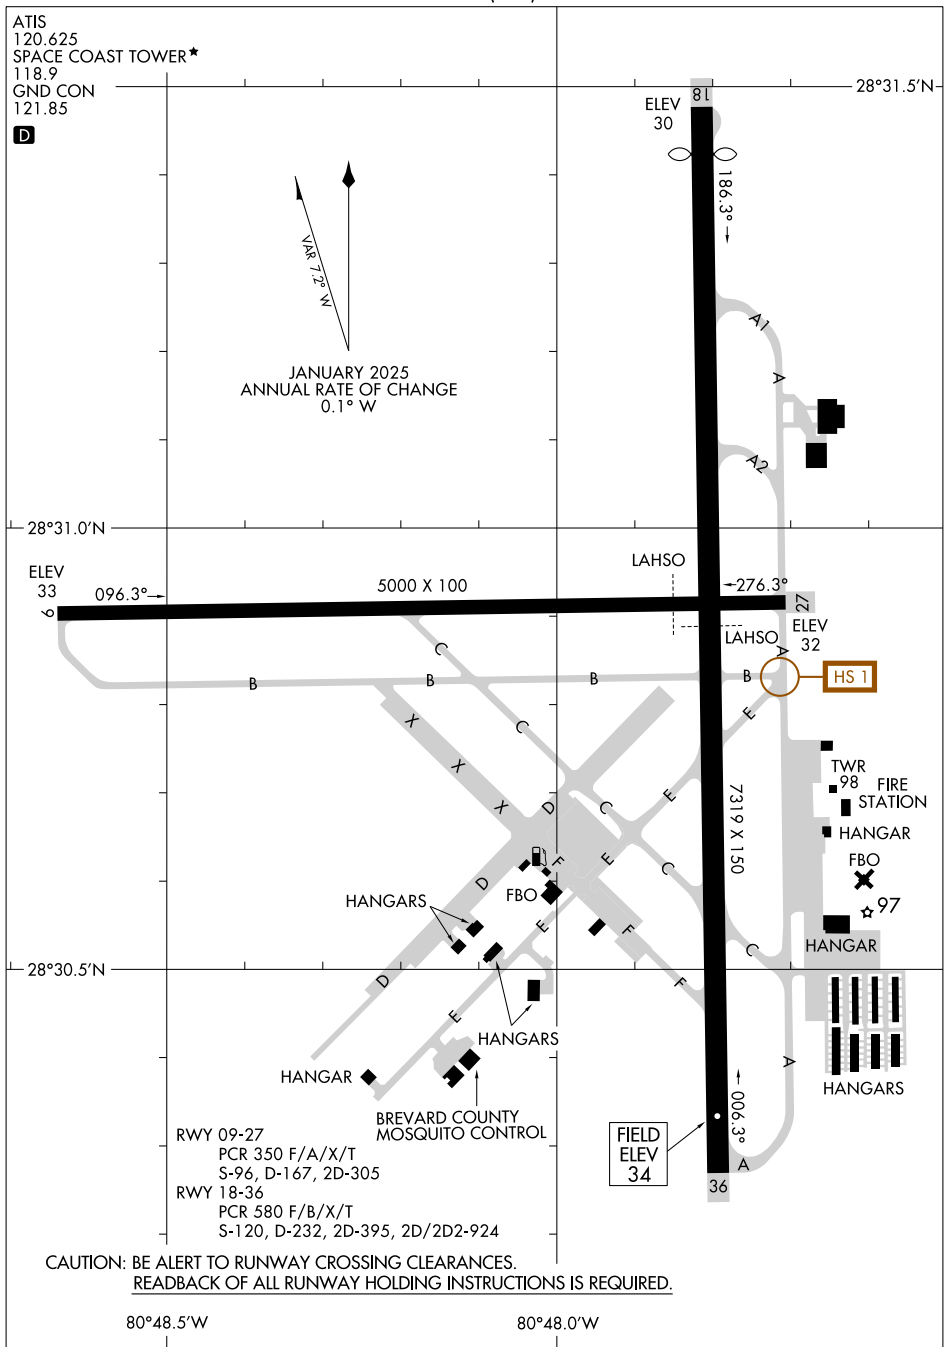

25107

AIRPORT DIAGRAM

AL-5760 (FAA)

SPACE COAST RGNL (TIX)
TITUSVILLE, FLORIDA

ATIS
120.625
SPACE COAST TOWER*
118.9
GND CON
121.85

VAR 7.2° W
JANUARY 2025
ANNUAL RATE OF CHANGE
0.1° W

SE-3, 15 MAY 2025 to 12 JUN 2025

SE-3, 15 MAY 2025 to 12 JUN 2025

AIRPORT DIAGRAM

25107

TITUSVILLE, FLORIDA
SPACE COAST RGNL (TIX)