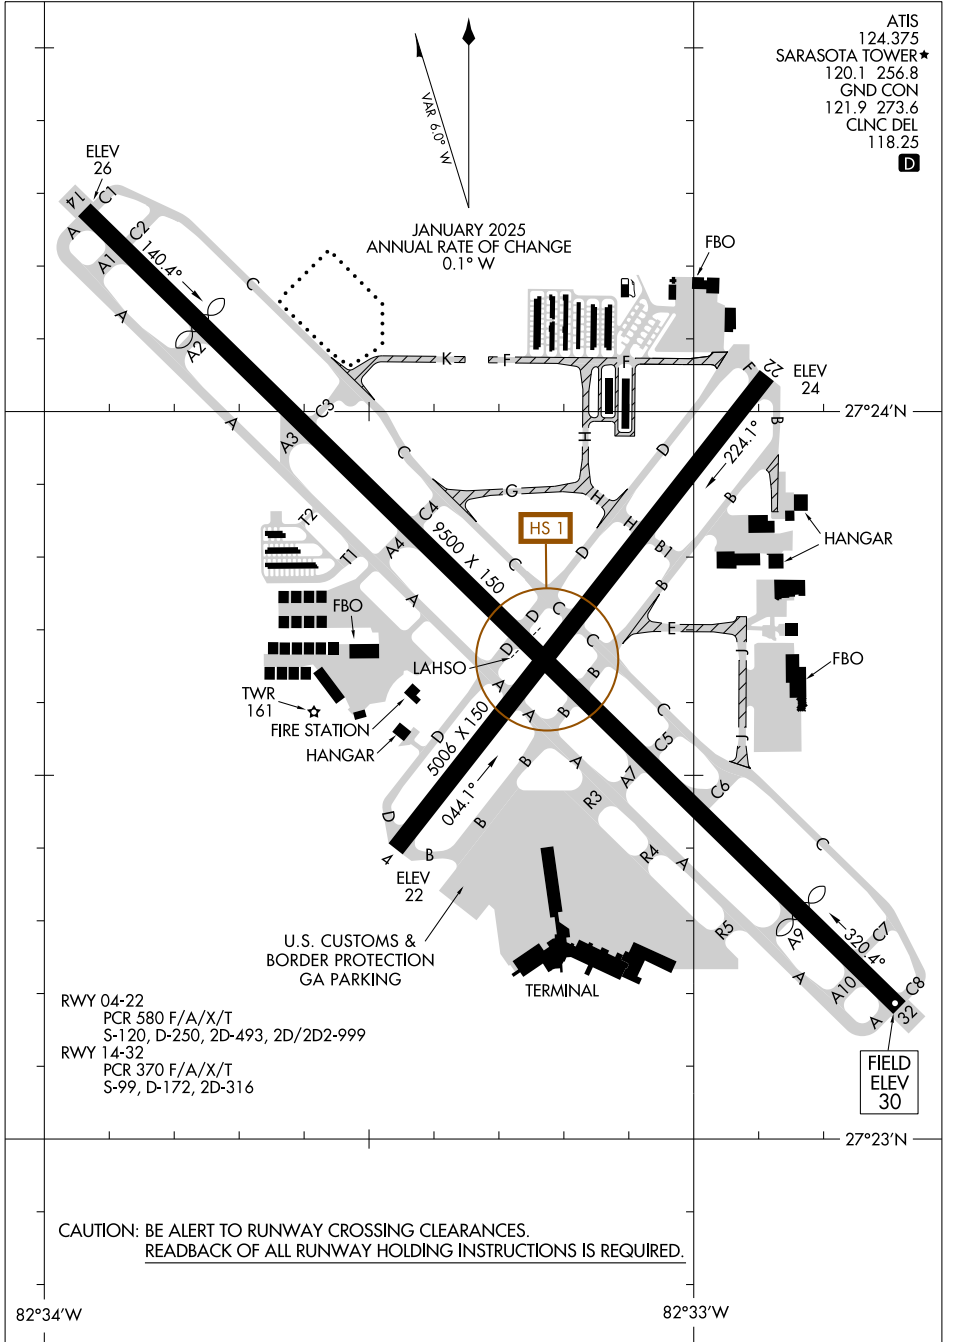

AIRPORT DIAGRAM

AL-640 (FAA)

ATIS 124.375
 SARASOTA TOWER★ 120.1 256.8
 GND CON 121.9 273.6
 CLNC DEL 118.25
D

SE-3, 15 MAY 2025 to 12 JUN 2025

SE-3, 15 MAY 2025 to 12 JUN 2025

CAUTION: BE ALERT TO RUNWAY CROSSING CLEARANCES.
READBACK OF ALL RUNWAY HOLDING INSTRUCTIONS IS REQUIRED.