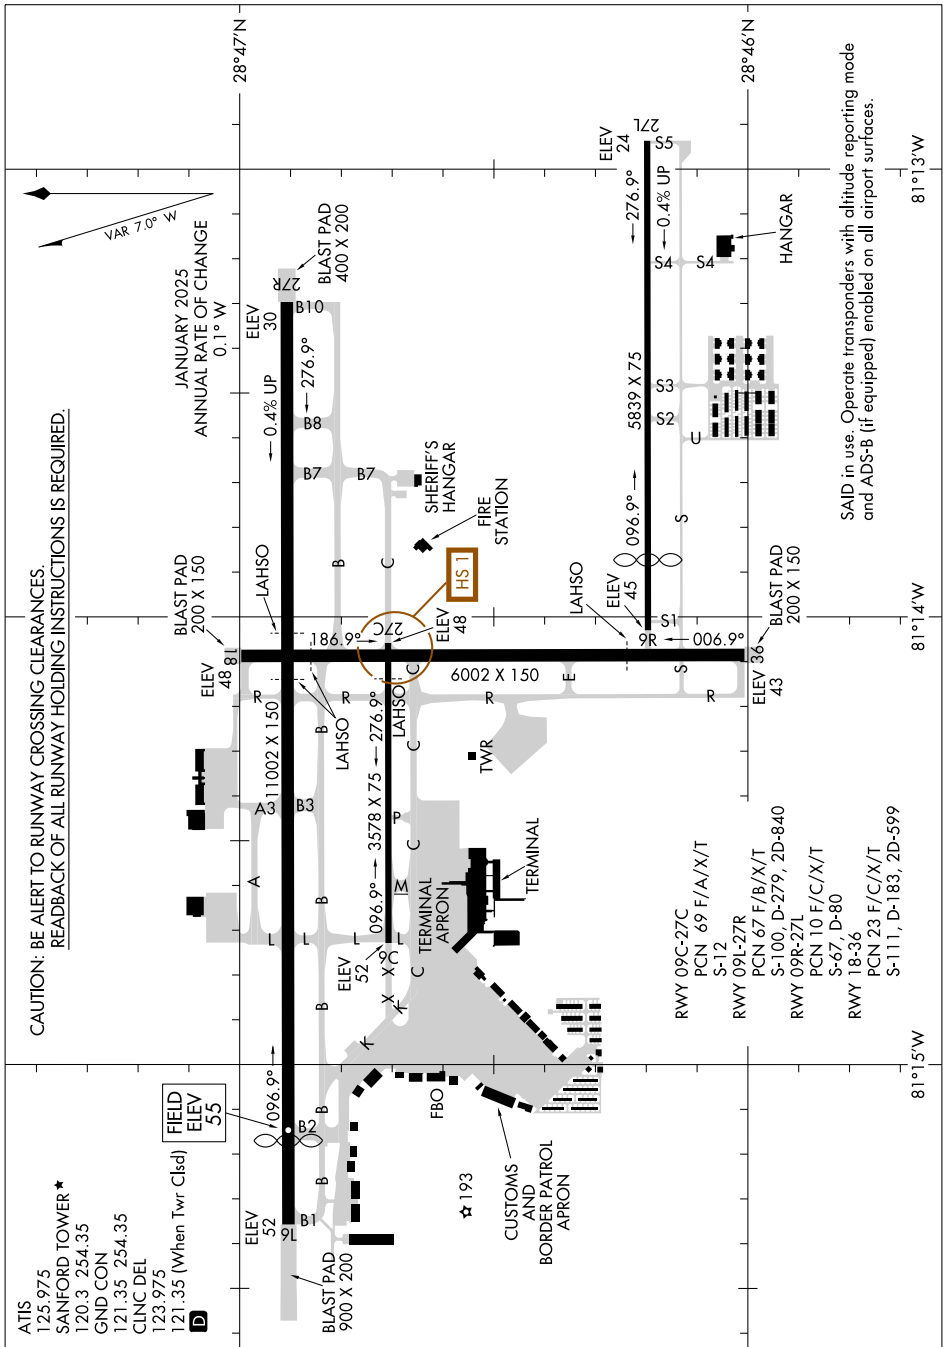

AIRPORT DIAGRAM

AL-917 (FAA)

ORLANDO SANFORD INTL (SFB)

ORLANDO, FLORIDA

SE-3, 15 MAY 2025 to 12 JUN 2025

AIRPORT DIAGRAM

ORLANDO, FLORIDA

ORLANDO SANFORD INTL (SFB)

SE-3, 15 MAY 2025 to 12 JUN 2025